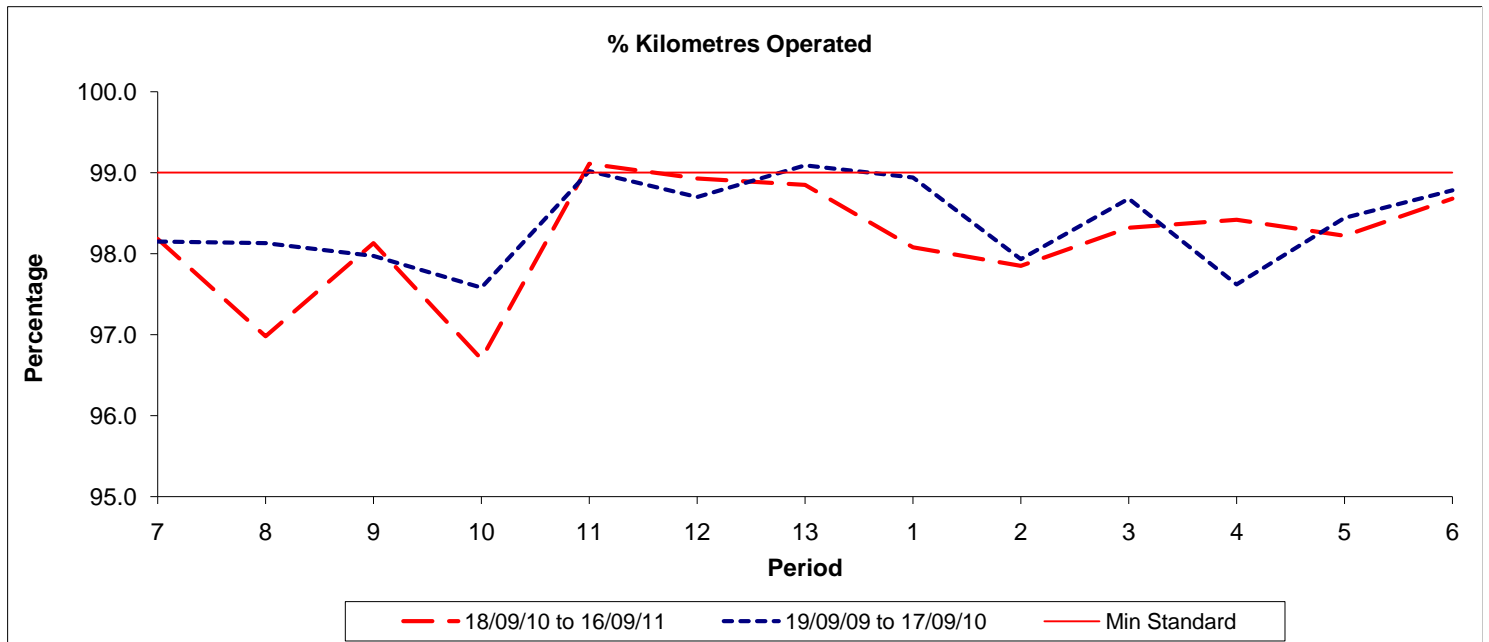

Reliability Performance (Low Frequency)

Date Range / Period	7	8	9	10	11	12	13	1	2	3	4	5	6
18/09/10 to 16/09/11	77.50	77.40	77.90	81.80	82.90	85.00	87.50	89.30	88.90	89.50	87.10	88.70	88.60
19/09/09 to 17/09/10	94.50	93.50	94.00	94.60	93.80	92.70	92.40	92.30	93.70	89.40	87.40	84.20	84.50
Min Standard	85.00	85.00	85.00	85.00	85.00	85.00	85.00	85.00	85.00	85.00	85.00	85.00	85.00

On Time figures are based on 12 weeks data

Kilometre Performance

Date Range / Period	7	8	9	10	11	12	13	1	2	3	4	5	6
18/09/10 to 16/09/11	98.18	96.98	98.13	96.70	99.11	98.93	98.85	98.08	97.85	98.32	98.42	98.22	98.68
19/09/09 to 17/09/10	98.15	98.13	97.97	97.58	99.02	98.70	99.09	98.94	97.93	98.68	97.62	98.44	98.78
Min Standard	99.00	99.00	99.00	99.00	99.00	99.00	99.00	99.00	99.00	99.00	99.00	99.00	99.00

Kilometre figures are based on 4 weeks data