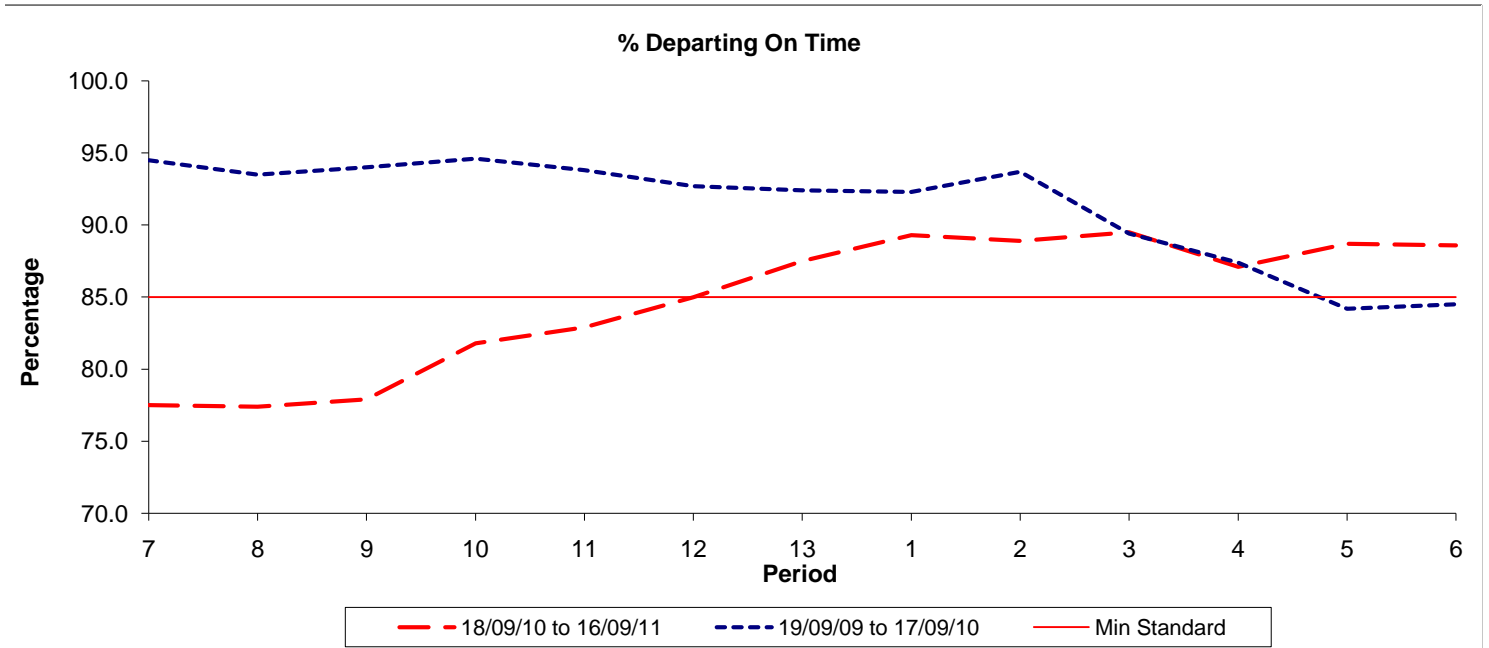

Reliability Performance (Low Frequency)

Date Range / Period	7	8	9	10	11	12	13	1	2	3	4	5	6
18/09/10 to 16/09/11	77.50	77.40	77.90	81.80	82.90	85.00	87.50	89.30	88.90	89.50	87.10	88.70	88.60
19/09/09 to 17/09/10	94.50	93.50	94.00	94.60	93.80	92.70	92.40	92.30	93.70	89.40	87.40	84.20	84.50
Min Standard	85.00	85.00	85.00	85.00	85.00	85.00	85.00	85.00	85.00	85.00	85.00	85.00	85.00

On Time figures are based on 12 weeks data

Kilometre Performance

Date Range / Period	7	8	9	10	11	12	13	1	2	3	4	5	6
18/09/10 to 16/09/11	98.18	96.98	98.13	96.70	99.11	98.93	98.85	98.08	97.85	98.32	98.42	98.22	98.68
19/09/09 to 17/09/10	98.15	98.13	97.97	97.58	99.02	98.70	99.09	98.94	97.93	98.68	97.62	98.44	98.78
Min Standard	99.00	99.00	99.00	99.00	99.00	99.00	99.00	99.00	99.00	99.00	99.00	99.00	99.00

Kilometre figures are based on 4 weeks data