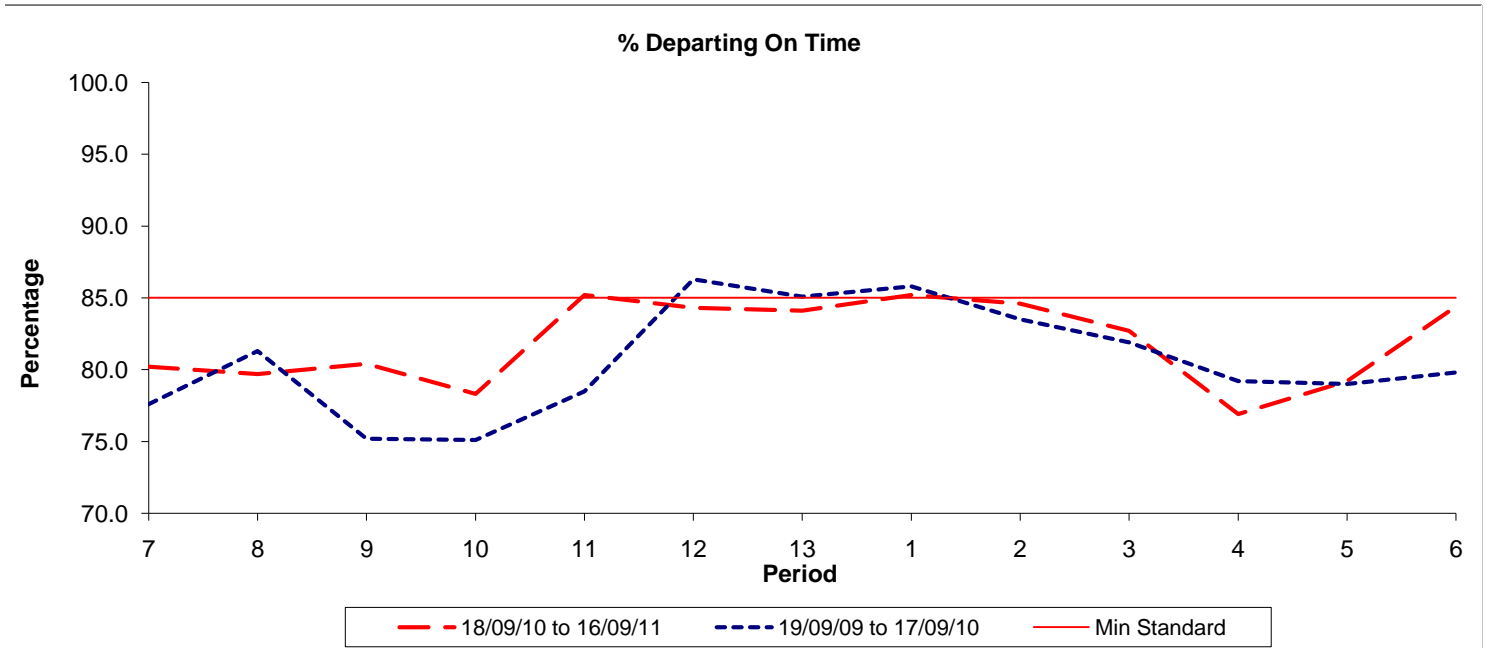

Reliability Performance (Low Frequency)

Date Range / Period	7	8	9	10	11	12	13	1	2	3	4	5	6
18/09/10 to 16/09/11	80.20	79.70	80.40	78.30	85.20	84.30	84.10	85.20	84.60	82.70	76.90	79.20	84.40
19/09/09 to 17/09/10	77.60	81.30	75.20	75.10	78.50	86.30	85.10	85.80	83.50	81.90	79.20	79.00	79.80
Min Standard	85.00	85.00	85.00	85.00	85.00	85.00	85.00	85.00	85.00	85.00	85.00	85.00	85.00

On Time figures are based on 12 weeks data

Kilometre Performance

Date Range / Period	7	8	9	10	11	12	13	1	2	3	4	5	6
18/09/10 to 16/09/11	98.01	98.06	97.00	96.73	98.08	97.95	96.67	96.93	97.63	96.16	96.15	97.14	97.01
19/09/09 to 17/09/10	97.07	94.80	89.54	97.92	98.22	97.52	98.23	98.00	98.15	97.24	97.35	97.41	97.97
Min Standard	99.00	99.00	99.00	99.00	99.00	99.00	99.00	99.00	99.00	99.00	99.00	99.00	99.00

Kilometre figures are based on 4 weeks data