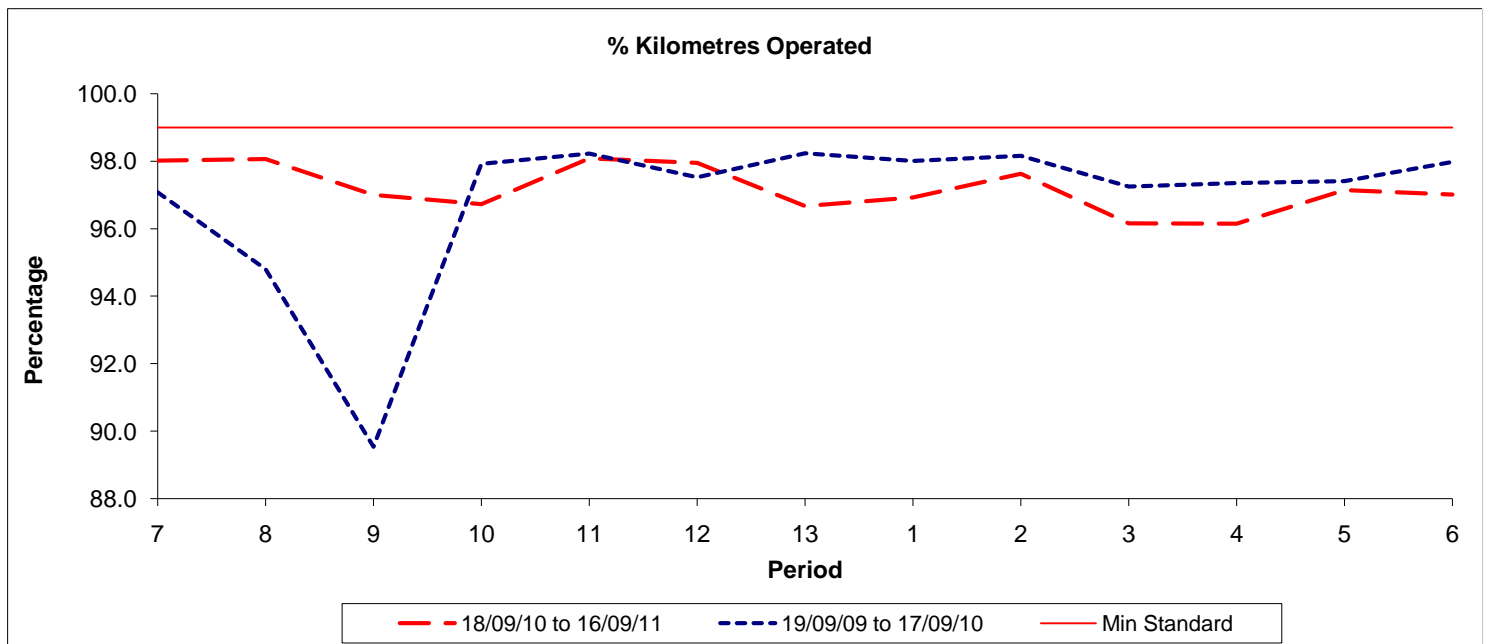

Reliability Performance (Low Frequency)

Date Range / Period	7	8	9	10	11	12	13	1	2	3	4	5	6
18/09/10 to 16/09/11	80.20	79.70	80.40	78.30	85.20	84.30	84.10	85.20	84.60	82.70	76.90	79.20	84.40
19/09/09 to 17/09/10	77.60	81.30	75.20	75.10	78.50	86.30	85.10	85.80	83.50	81.90	79.20	79.00	79.80
Min Standard	85.00	85.00	85.00	85.00	85.00	85.00	85.00	85.00	85.00	85.00	85.00	85.00	85.00

On Time figures are based on 12 weeks data

Kilometre Performance

Date Range / Period	7	8	9	10	11	12	13	1	2	3	4	5	6
18/09/10 to 16/09/11	98.01	98.06	97.00	96.73	98.08	97.95	96.67	96.93	97.63	96.16	96.15	97.14	97.01
19/09/09 to 17/09/10	97.07	94.80	89.54	97.92	98.22	97.52	98.23	98.00	98.15	97.24	97.35	97.41	97.97
Min Standard	99.00	99.00	99.00	99.00	99.00	99.00	99.00	99.00	99.00	99.00	99.00	99.00	99.00

Kilometre figures are based on 4 weeks data