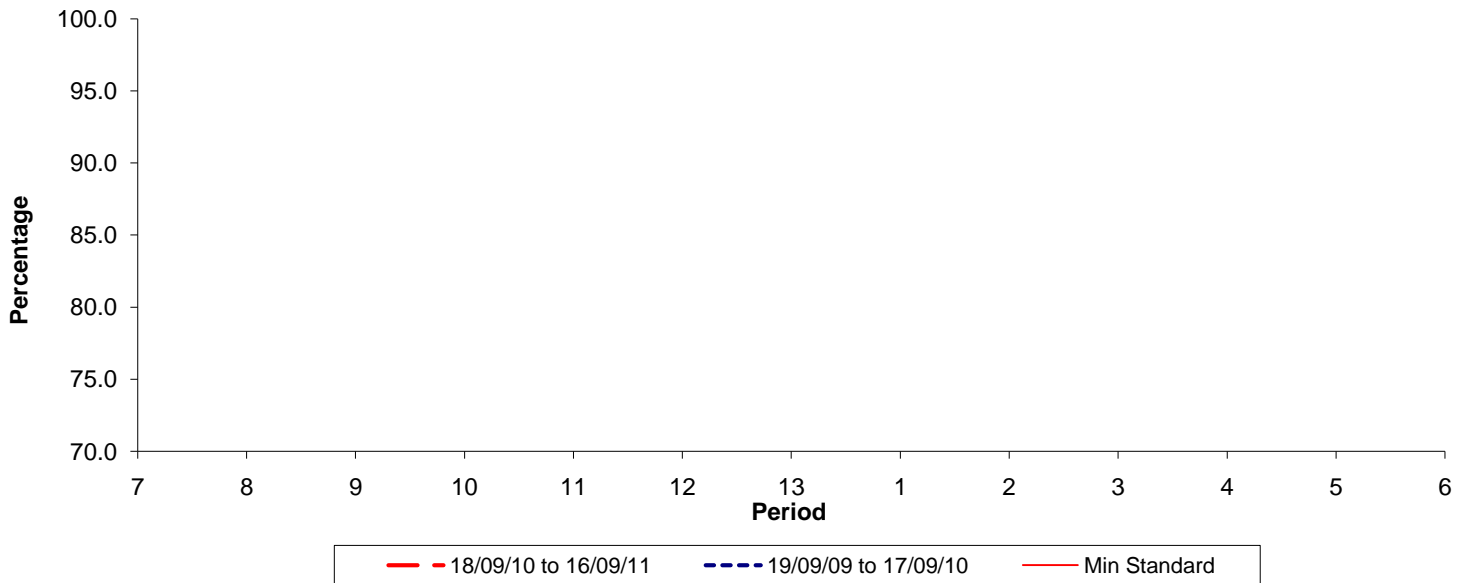

Reliability Performance (Low Frequency)

% Departing On Time

Date Range / Period	7	8	9	10	11	12	13	1	2	3	4	5	6
18/09/10 to 16/09/11													
19/09/09 to 17/09/10													
Min Standard													

On Time figures are based on 12 weeks data

Kilometre Performance

% Kilometres Operated

Date Range / Period	7	8	9	10	11	12	13	1	2	3	4	5	6
18/09/10 to 16/09/11	98.75	98.92	99.57	98.54	99.25	99.58	98.89	98.33	98.56	98.79	99.12	97.62	99.46
19/09/09 to 17/09/10	96.94	98.56	99.33	97.84	97.96	98.38	97.40	96.66	98.20	99.40	98.43	97.24	99.04
Min Standard	99.00	99.00	99.00	99.00	99.00	99.00	99.00	99.00	99.00	99.00	99.00	99.00	99.00

Kilometre figures are based on 4 weeks data