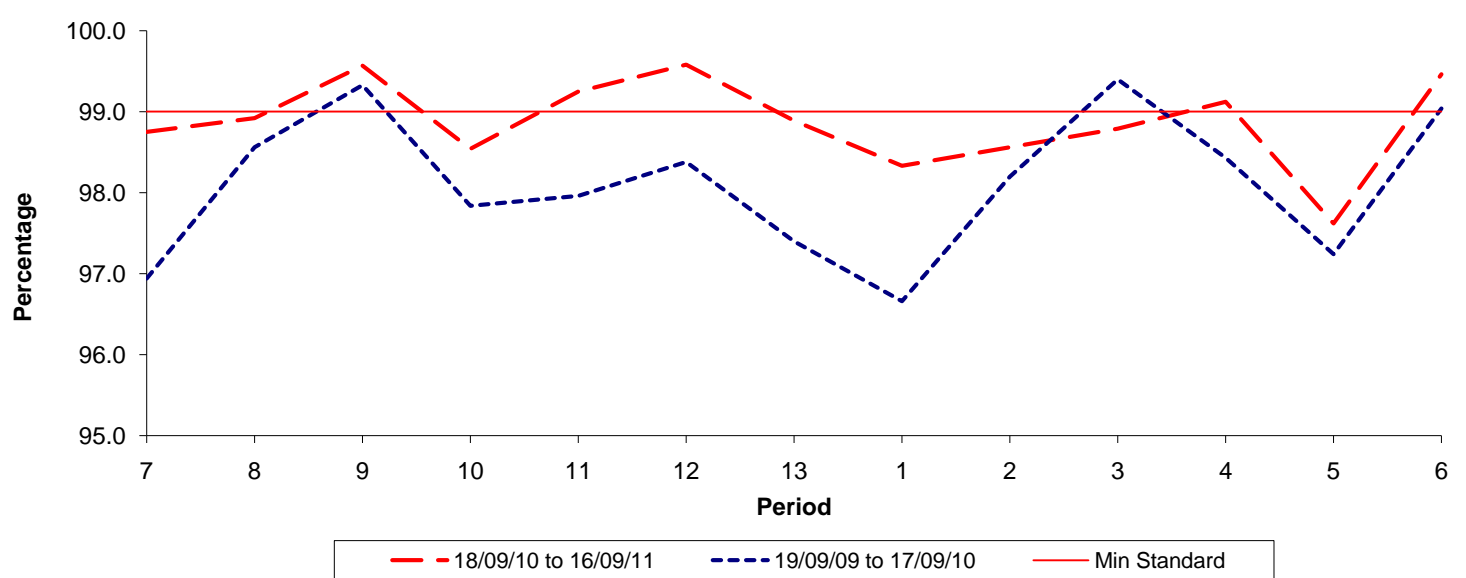

Reliability Performance (Low Frequency)

% Departing On Time

Date Range / Period	7	8	9	10	11	12	13	1	2	3	4	5	6
18/09/10 to 16/09/11													
19/09/09 to 17/09/10													
Min Standard													

On Time figures are based on 12 weeks data

Kilometre Performance

% Kilometres Operated

Date Range / Period	7	8	9	10	11	12	13	1	2	3	4	5	6
18/09/10 to 16/09/11	98.75	98.92	99.57	98.54	99.25	99.58	98.89	98.33	98.56	98.79	99.12	97.62	99.46
19/09/09 to 17/09/10	96.94	98.56	99.33	97.84	97.96	98.38	97.40	96.66	98.20	99.40	98.43	97.24	99.04
Min Standard	99.00	99.00	99.00	99.00	99.00	99.00	99.00	99.00	99.00	99.00	99.00	99.00	99.00

Kilometre figures are based on 4 weeks data