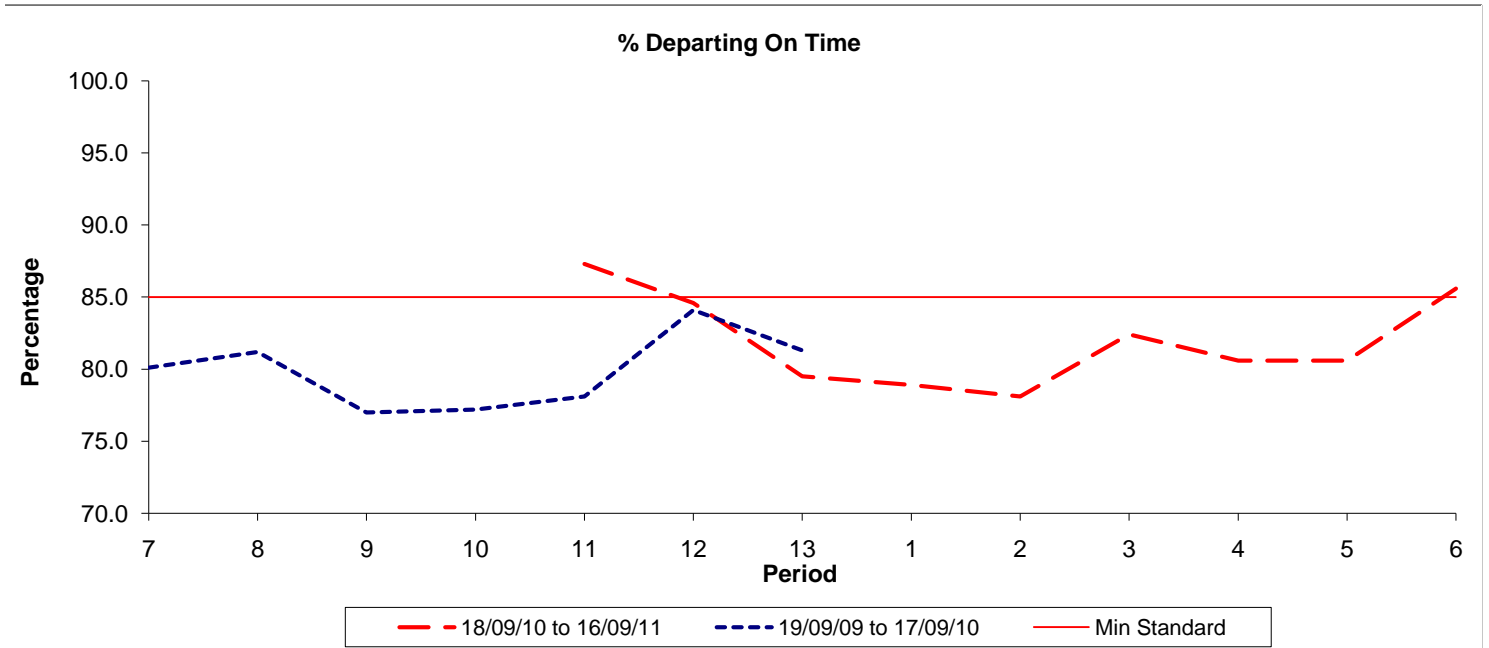

Reliability Performance (Low Frequency)

Date Range / Period	7	8	9	10	11	12	13	1	2	3	4	5	6
18/09/10 to 16/09/11					87.30	84.60	79.50	78.90	78.10	82.40	80.60	80.60	85.60
19/09/09 to 17/09/10	80.10	81.20	77.00	77.20	78.10	84.10	81.30						
Min Standard	85.00	85.00	85.00	85.00	85.00	85.00	85.00	85.00	85.00	85.00	85.00	85.00	85.00

On Time figures are based on 12 weeks data

Kilometre Performance

Date Range / Period	7	8	9	10	11	12	13	1	2	3	4	5	6
18/09/10 to 16/09/11	99.09	99.11	98.47	97.58	98.82	98.94	97.79	97.55	98.50	97.78	98.26	98.26	98.64
19/09/09 to 17/09/10	98.08	98.79	97.33	98.90	99.30	98.90	99.21	99.43	99.04	99.10	98.28	98.92	98.47
Min Standard	99.00	99.00	99.00	99.00	99.00	99.00	99.00	99.00	99.00	99.00	99.00	99.00	99.00

Kilometre figures are based on 4 weeks data