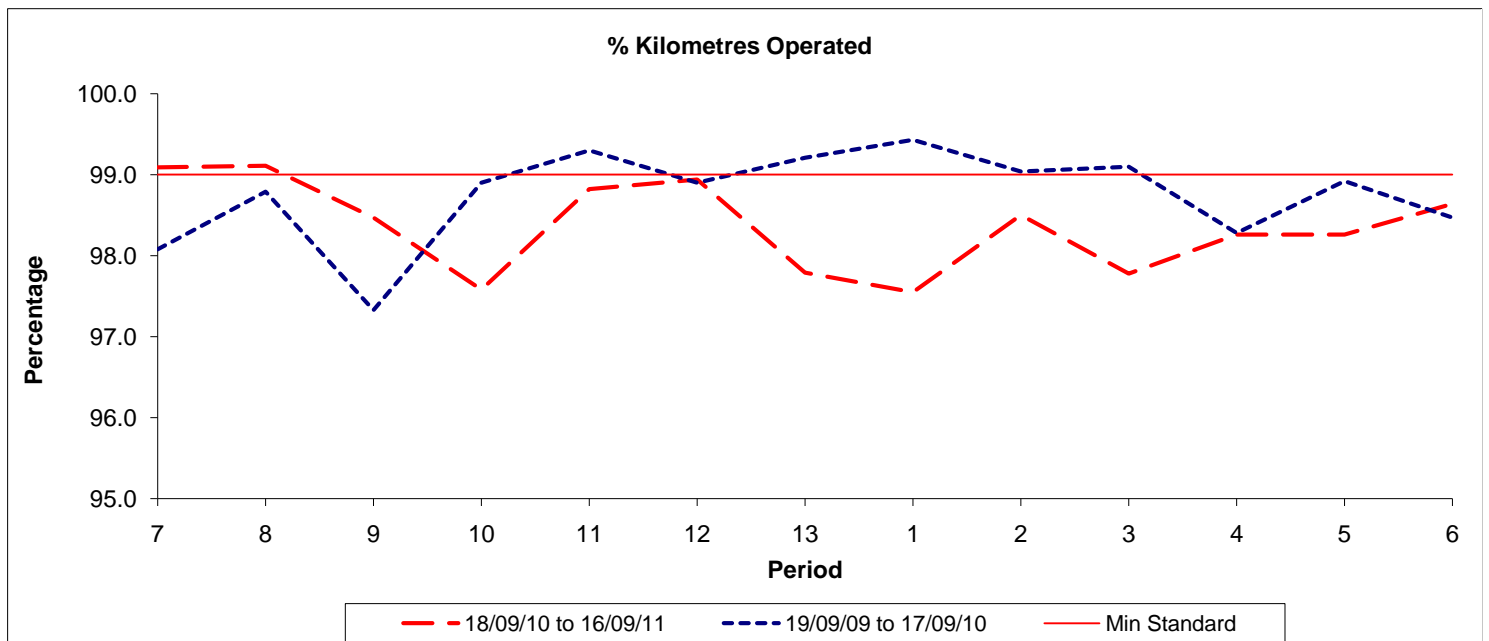

Reliability Performance (Low Frequency)

Date Range / Period	7	8	9	10	11	12	13	1	2	3	4	5	6
18/09/10 to 16/09/11					87.30	84.60	79.50	78.90	78.10	82.40	80.60	80.60	85.60
19/09/09 to 17/09/10	80.10	81.20	77.00	77.20	78.10	84.10	81.30						
Min Standard	85.00	85.00	85.00	85.00	85.00	85.00	85.00	85.00	85.00	85.00	85.00	85.00	85.00

On Time figures are based on 12 weeks data

Kilometre Performance

Date Range / Period	7	8	9	10	11	12	13	1	2	3	4	5	6
18/09/10 to 16/09/11	99.09	99.11	98.47	97.58	98.82	98.94	97.79	97.55	98.50	97.78	98.26	98.26	98.64
19/09/09 to 17/09/10	98.08	98.79	97.33	98.90	99.30	98.90	99.21	99.43	99.04	99.10	98.28	98.92	98.47
Min Standard	99.00	99.00	99.00	99.00	99.00	99.00	99.00	99.00	99.00	99.00	99.00	99.00	99.00

Kilometre figures are based on 4 weeks data