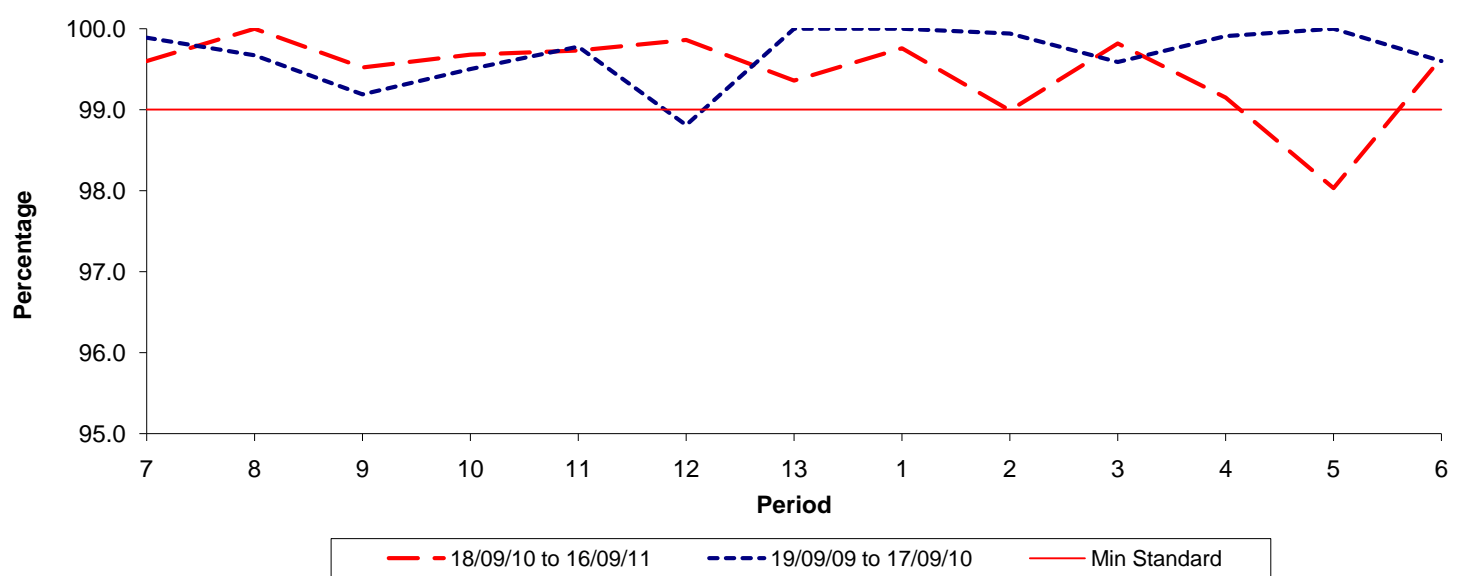

Reliability Performance (Low Frequency)

% Departing On Time

Date Range / Period	7	8	9	10	11	12	13	1	2	3	4	5	6
18/09/10 to 16/09/11													
19/09/09 to 17/09/10													
Min Standard													

On Time figures are based on 12 weeks data

Kilometre Performance

% Kilometres Operated

Date Range / Period	7	8	9	10	11	12	13	1	2	3	4	5	6
18/09/10 to 16/09/11	99.60	100.00	99.52	99.68	99.73	99.86	99.36	99.76	98.99	99.82	99.15	98.03	99.64
19/09/09 to 17/09/10	99.89	99.67	99.19	99.50	99.78	98.81	100.00	100.00	99.94	99.59	99.91	100.00	99.60
Min Standard	99.00	99.00	99.00	99.00	99.00	99.00	99.00	99.00	99.00	99.00	99.00	99.00	99.00

Kilometre figures are based on 4 weeks data