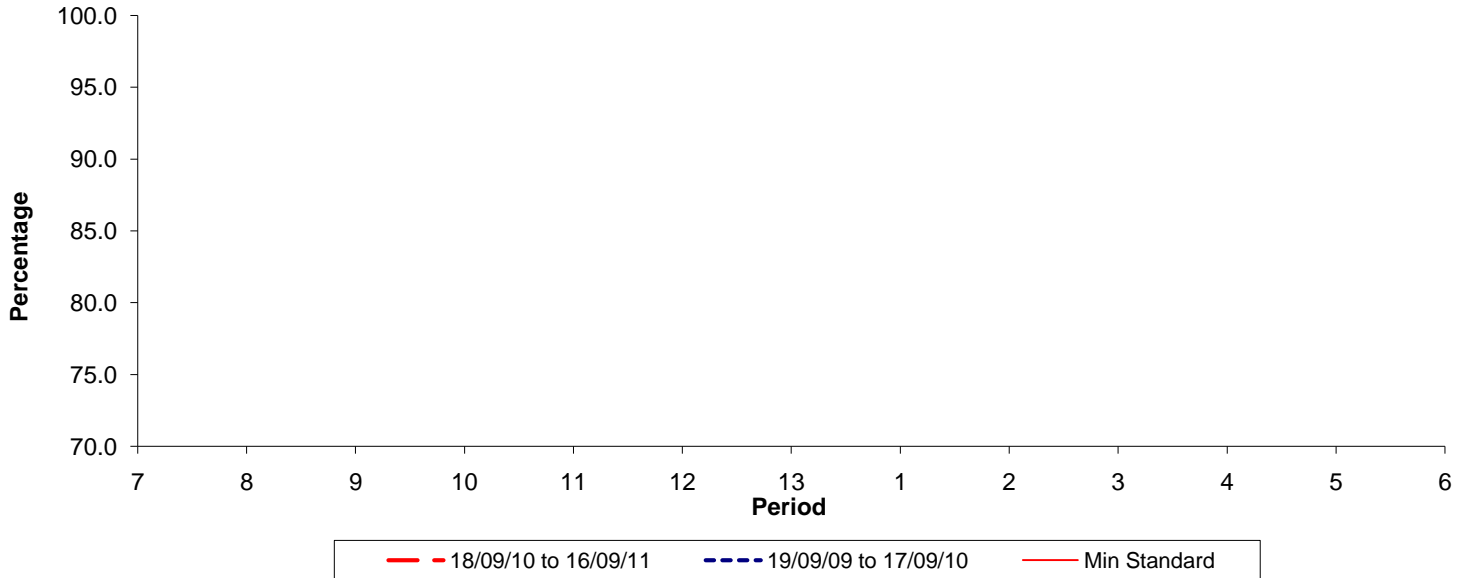

Reliability Performance (Low Frequency)

% Departing On Time

Date Range / Period	7	8	9	10	11	12	13	1	2	3	4	5	6
18/09/10 to 16/09/11													
19/09/09 to 17/09/10													
Min Standard													

On Time figures are based on 12 weeks data

Kilometre Performance

% Kilometres Operated

Date Range / Period	7	8	9	10	11	12	13	1	2	3	4	5	6
18/09/10 to 16/09/11	99.60	100.00	99.52	99.68	99.73	99.86	99.36	99.76	98.99	99.82	99.15	98.03	99.64
19/09/09 to 17/09/10	99.89	99.67	99.19	99.50	99.78	98.81	100.00	100.00	99.94	99.59	99.91	100.00	99.60
Min Standard	99.00	99.00	99.00	99.00	99.00	99.00	99.00	99.00	99.00	99.00	99.00	99.00	99.00

Kilometre figures are based on 4 weeks data