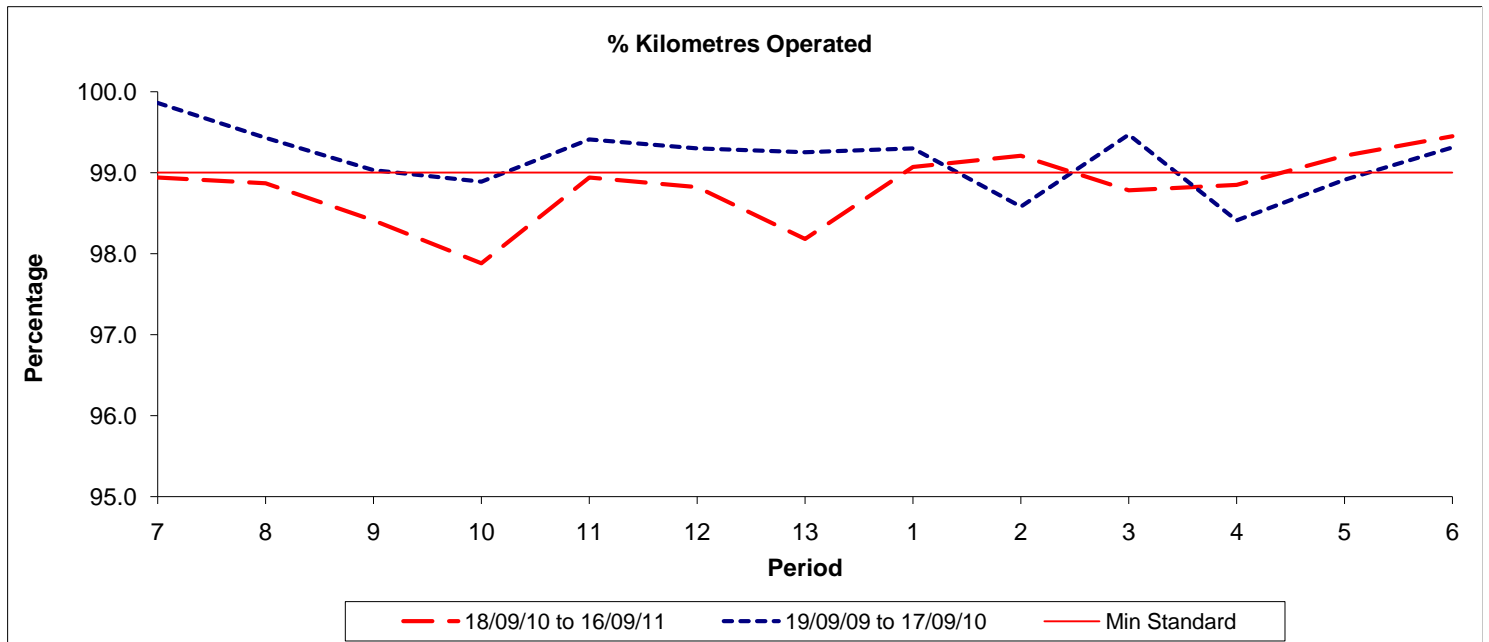

Reliability Performance (Low Frequency)

Date Range / Period	7	8	9	10	11	12	13	1	2	3	4	5	6
18/09/10 to 16/09/11	84.70	87.00	85.80	83.10	83.20	81.90	83.40	85.40	88.60	89.40	87.50	87.80	88.90
19/09/09 to 17/09/10	89.30	85.70	82.30	80.50	80.40	82.70	82.50	81.00	81.00	82.30	86.50	83.20	84.10
Min Standard	85.00	85.00	85.00	85.00	85.00	85.00	85.00	85.00	85.00	85.00	85.00	85.00	85.00

On Time figures are based on 12 weeks data

Kilometre Performance

Date Range / Period	7	8	9	10	11	12	13	1	2	3	4	5	6
18/09/10 to 16/09/11	98.94	98.87	98.41	97.88	98.94	98.82	98.18	99.07	99.21	98.78	98.85	99.21	99.45
19/09/09 to 17/09/10	99.86	99.43	99.03	98.89	99.41	99.30	99.25	99.30	98.58	99.47	98.41	98.91	99.31
Min Standard	99.00	99.00	99.00	99.00	99.00	99.00	99.00	99.00	99.00	99.00	99.00	99.00	99.00

Kilometre figures are based on 4 weeks data