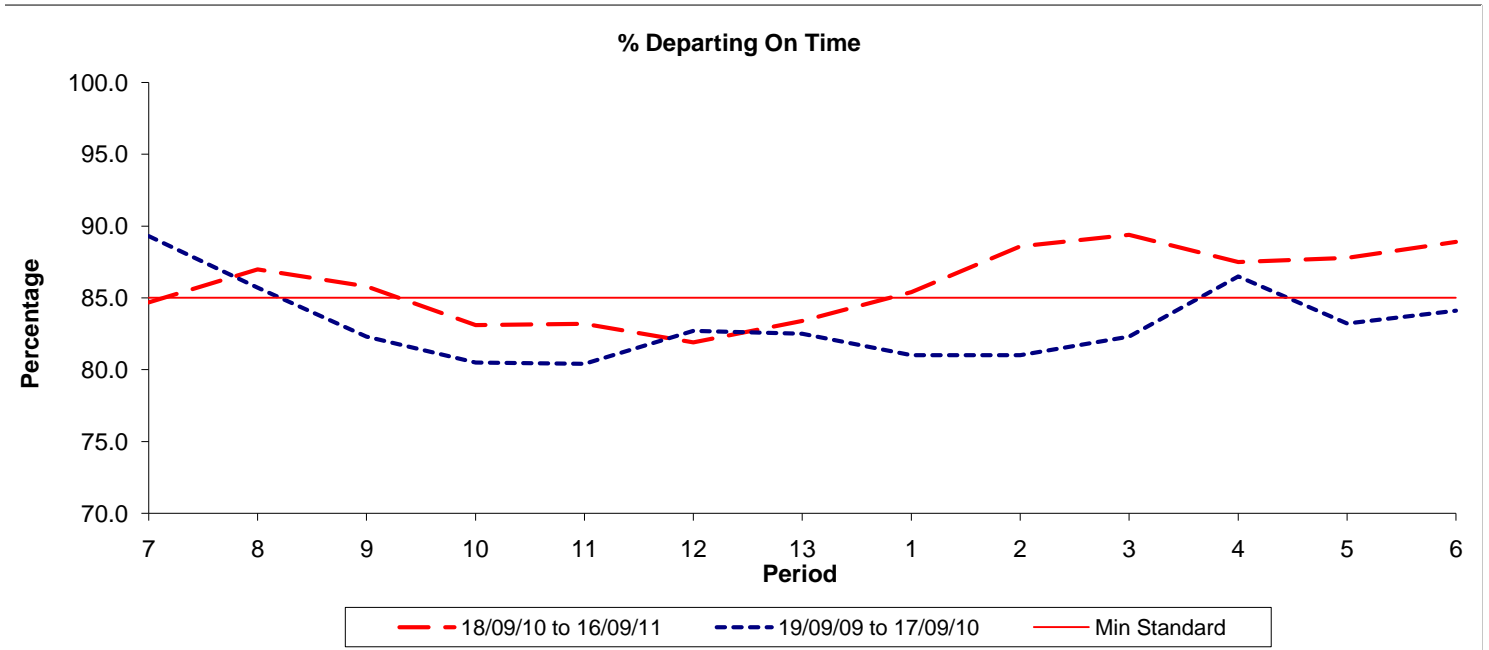

Reliability Performance (Low Frequency)

Date Range / Period	7	8	9	10	11	12	13	1	2	3	4	5	6
18/09/10 to 16/09/11	84.70	87.00	85.80	83.10	83.20	81.90	83.40	85.40	88.60	89.40	87.50	87.80	88.90
19/09/09 to 17/09/10	89.30	85.70	82.30	80.50	80.40	82.70	82.50	81.00	81.00	82.30	86.50	83.20	84.10
Min Standard	85.00	85.00	85.00	85.00	85.00	85.00	85.00	85.00	85.00	85.00	85.00	85.00	85.00

On Time figures are based on 12 weeks data

Kilometre Performance

Date Range / Period	7	8	9	10	11	12	13	1	2	3	4	5	6
18/09/10 to 16/09/11	98.94	98.87	98.41	97.88	98.94	98.82	98.18	99.07	99.21	98.78	98.85	99.21	99.45
19/09/09 to 17/09/10	99.86	99.43	99.03	98.89	99.41	99.30	99.25	99.30	98.58	99.47	98.41	98.91	99.31
Min Standard	99.00	99.00	99.00	99.00	99.00	99.00	99.00	99.00	99.00	99.00	99.00	99.00	99.00

Kilometre figures are based on 4 weeks data