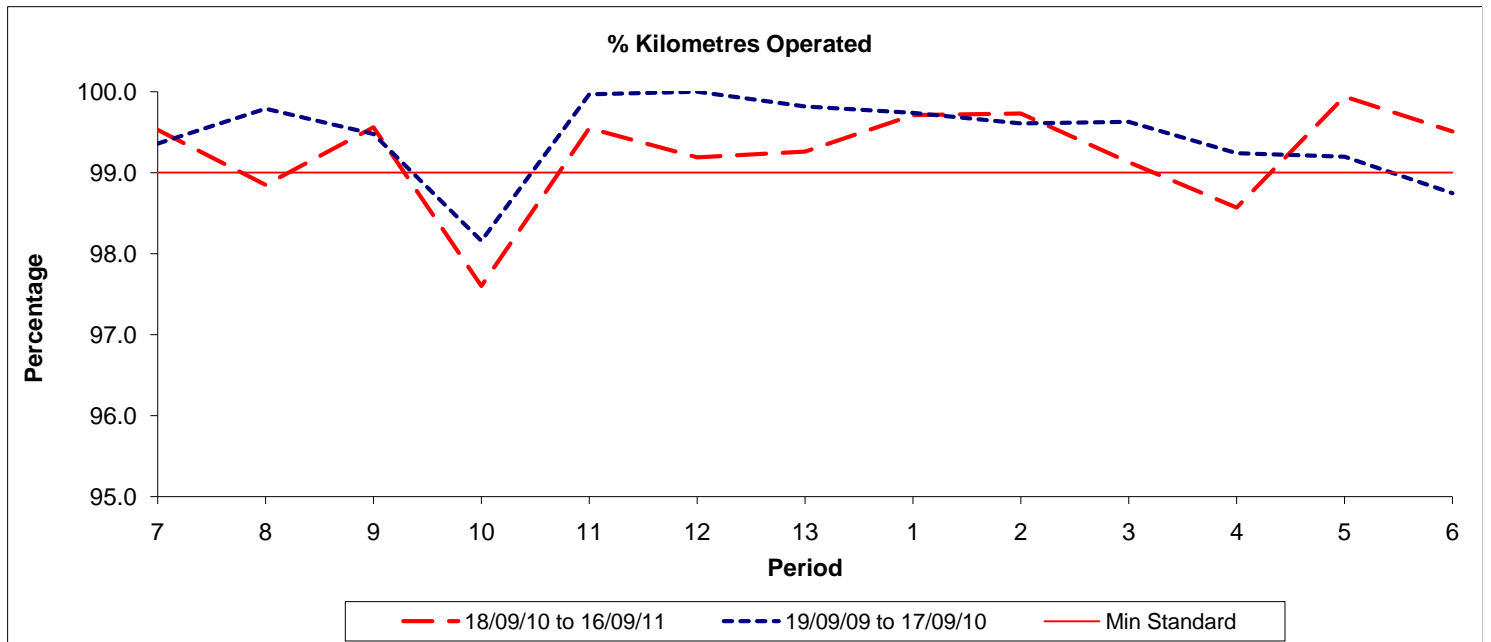

**Reliability Performance ( Low Frequency )**

Date Range / Period	7	8	9	10	11	12	13	1	2	3	4	5	6
18/09/10 to 16/09/11	86.10	83.00	83.50	88.10	91.50	90.80	88.20	87.40	86.30	85.70	80.00	80.60	80.50
19/09/09 to 17/09/10	86.40	91.10	87.90	85.90	85.20	91.70	93.10	93.00	91.90	90.70	90.40	91.90	90.50
Min Standard	85.00	85.00	85.00	85.00	85.00	85.00	85.00	85.00	85.00	85.00	85.00	85.00	85.00

On Time figures are based on 12 weeks data

**Kilometre Performance**

Date Range / Period	7	8	9	10	11	12	13	1	2	3	4	5	6
18/09/10 to 16/09/11	99.53	98.85	99.56	97.60	99.55	99.19	99.26	99.71	99.73	99.13	98.57	99.94	99.51
19/09/09 to 17/09/10	99.36	99.79	99.48	98.16	99.97	100.00	99.82	99.74	99.61	99.63	99.24	99.20	98.75
Min Standard	99.00	99.00	99.00	99.00	99.00	99.00	99.00	99.00	99.00	99.00	99.00	99.00	99.00

Kilometre figures are based on 4 weeks data