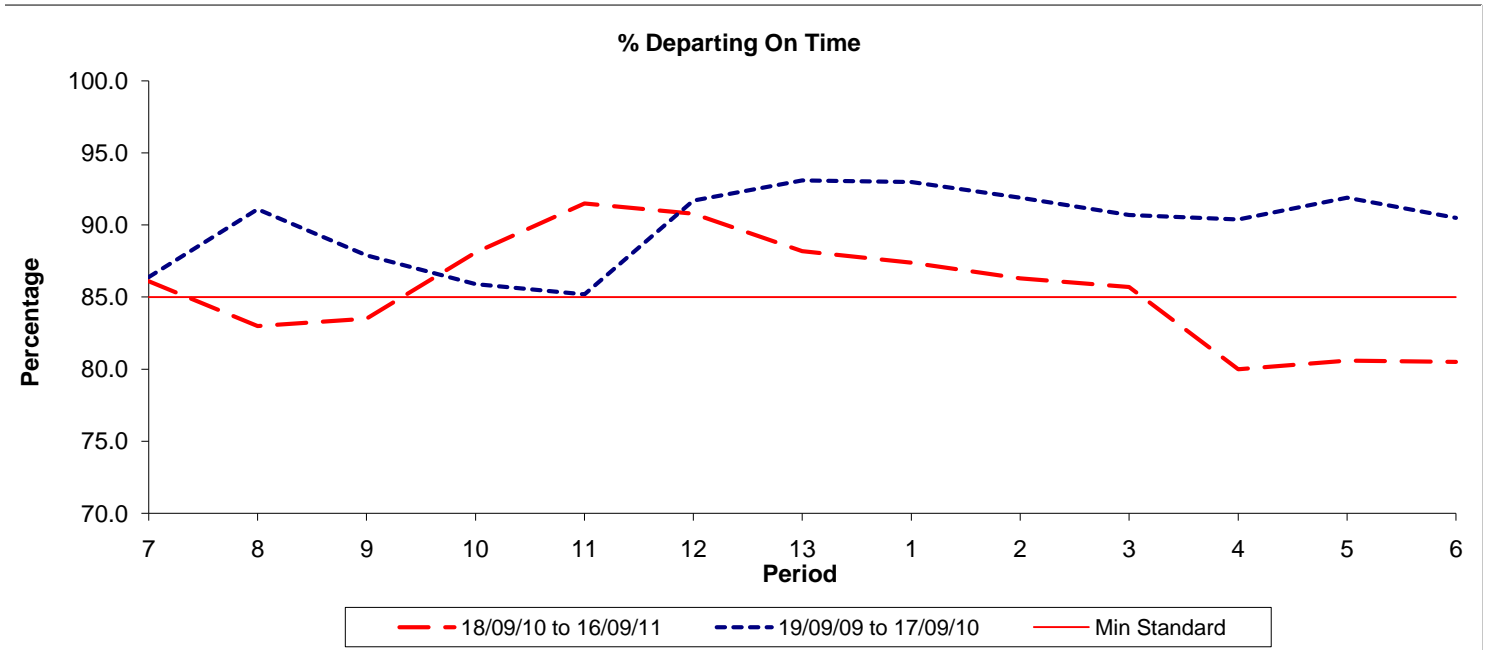

**Reliability Performance ( Low Frequency )**

Date Range / Period	7	8	9	10	11	12	13	1	2	3	4	5	6
18/09/10 to 16/09/11	86.10	83.00	83.50	88.10	91.50	90.80	88.20	87.40	86.30	85.70	80.00	80.60	80.50
19/09/09 to 17/09/10	86.40	91.10	87.90	85.90	85.20	91.70	93.10	93.00	91.90	90.70	90.40	91.90	90.50
Min Standard	85.00	85.00	85.00	85.00	85.00	85.00	85.00	85.00	85.00	85.00	85.00	85.00	85.00

On Time figures are based on 12 weeks data

**Kilometre Performance**

Date Range / Period	7	8	9	10	11	12	13	1	2	3	4	5	6
18/09/10 to 16/09/11	99.53	98.85	99.56	97.60	99.55	99.19	99.26	99.71	99.73	99.13	98.57	99.94	99.51
19/09/09 to 17/09/10	99.36	99.79	99.48	98.16	99.97	100.00	99.82	99.74	99.61	99.63	99.24	99.20	98.75
Min Standard	99.00	99.00	99.00	99.00	99.00	99.00	99.00	99.00	99.00	99.00	99.00	99.00	99.00

Kilometre figures are based on 4 weeks data