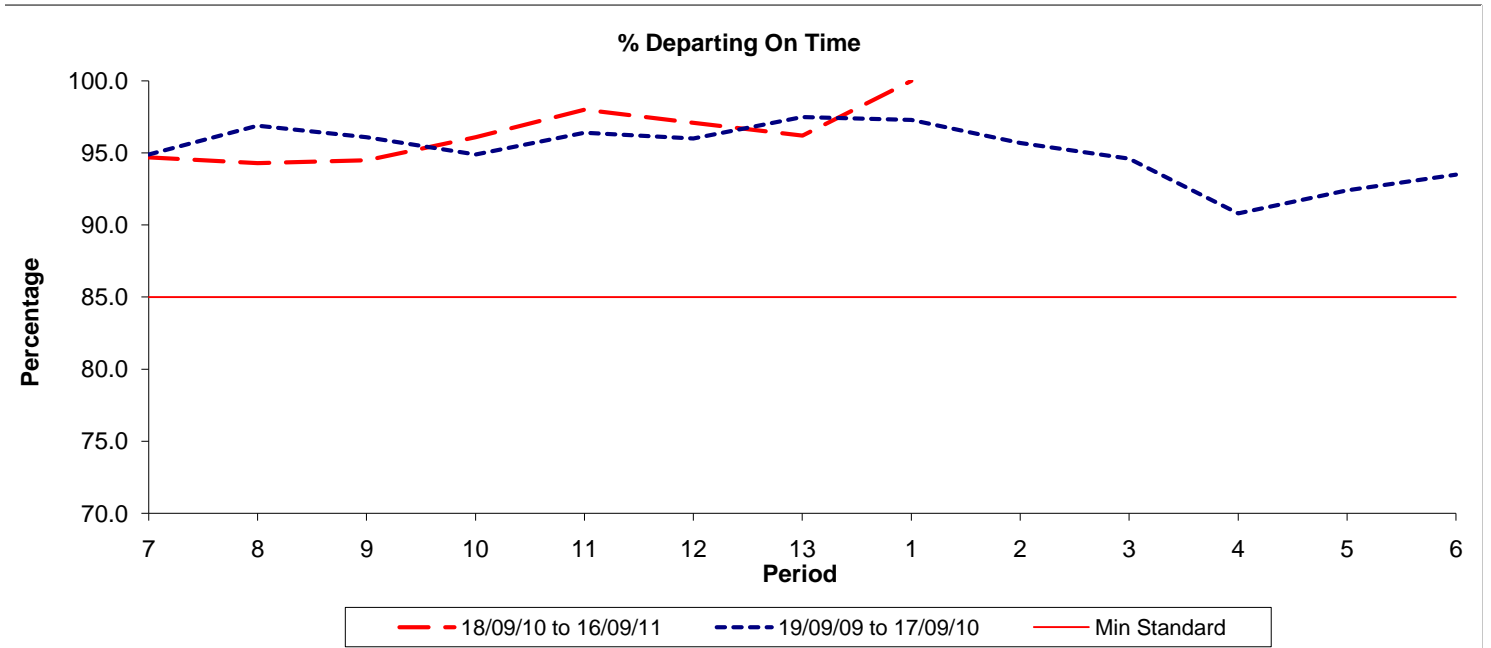

Reliability Performance (Low Frequency)

Date Range / Period	7	8	9	10	11	12	13	1	2	3	4	5	6
18/09/10 to 16/09/11	94.70	94.30	94.50	96.10	98.00	97.10	96.20	100.00					
19/09/09 to 17/09/10	94.90	96.90	96.10	94.90	96.40	96.00	97.50	97.30	95.70	94.60	90.80	92.40	93.50
Min Standard	85.00	85.00	85.00	85.00	85.00	85.00	85.00	85.00	85.00	85.00	85.00	85.00	85.00

On Time figures are based on 12 weeks data

Kilometre Performance

Date Range / Period	7	8	9	10	11	12	13	1	2	3	4	5	6
18/09/10 to 16/09/11	98.51	98.21	98.57	98.49	98.20	98.10	97.67	93.24	93.43	98.81	99.69	98.35	98.77
19/09/09 to 17/09/10	99.00	99.18	98.81	96.38	99.15	98.89	99.35	98.57	99.84	98.59	97.79	98.52	98.50
Min Standard	99.00	99.00	99.00	99.00	99.00	99.00	99.00	99.00	99.00	99.00	99.00	99.00	99.00

Kilometre figures are based on 4 weeks data