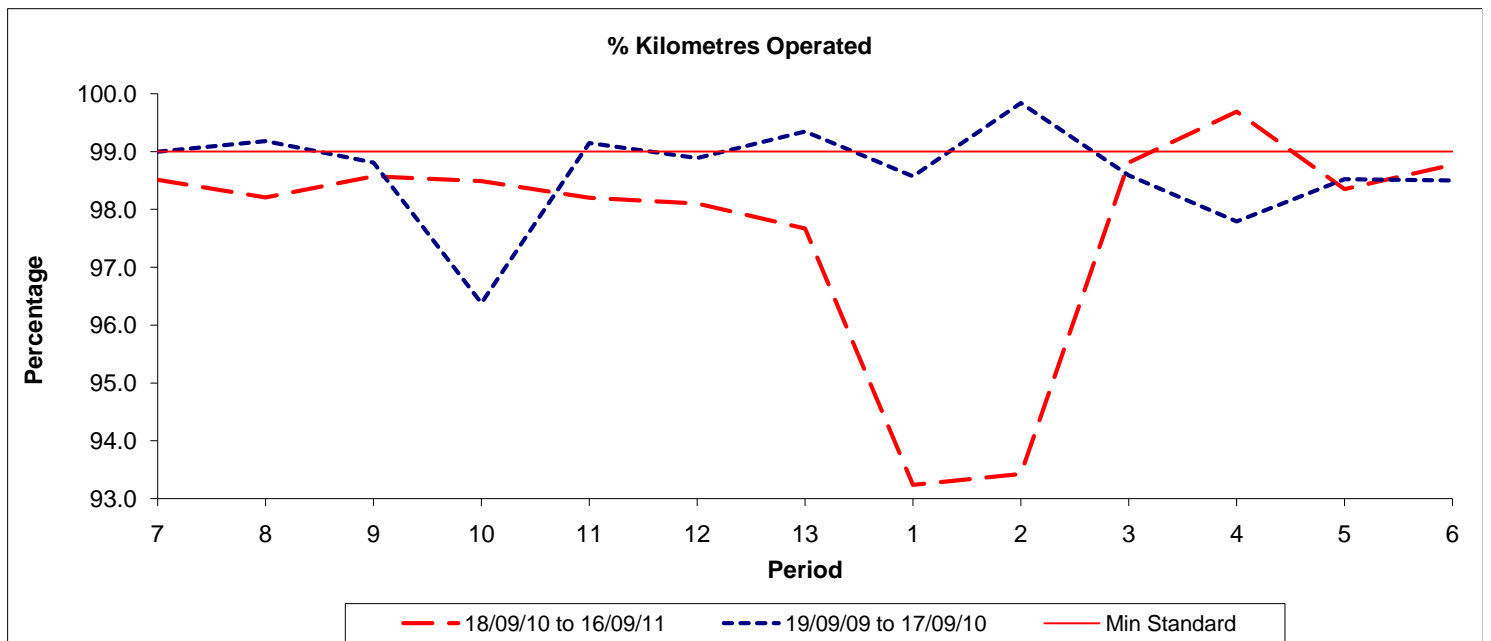

Reliability Performance (Low Frequency)

Date Range / Period	7	8	9	10	11	12	13	1	2	3	4	5	6
18/09/10 to 16/09/11	94.70	94.30	94.50	96.10	98.00	97.10	96.20	100.00					
19/09/09 to 17/09/10	94.90	96.90	96.10	94.90	96.40	96.00	97.50	97.30	95.70	94.60	90.80	92.40	93.50
Min Standard	85.00	85.00	85.00	85.00	85.00	85.00	85.00	85.00	85.00	85.00	85.00	85.00	85.00

On Time figures are based on 12 weeks data

Kilometre Performance

Date Range / Period	7	8	9	10	11	12	13	1	2	3	4	5	6
18/09/10 to 16/09/11	98.51	98.21	98.57	98.49	98.20	98.10	97.67	93.24	93.43	98.81	99.69	98.35	98.77
19/09/09 to 17/09/10	99.00	99.18	98.81	96.38	99.15	98.89	99.35	98.57	99.84	98.59	97.79	98.52	98.50
Min Standard	99.00	99.00	99.00	99.00	99.00	99.00	99.00	99.00	99.00	99.00	99.00	99.00	99.00

Kilometre figures are based on 4 weeks data