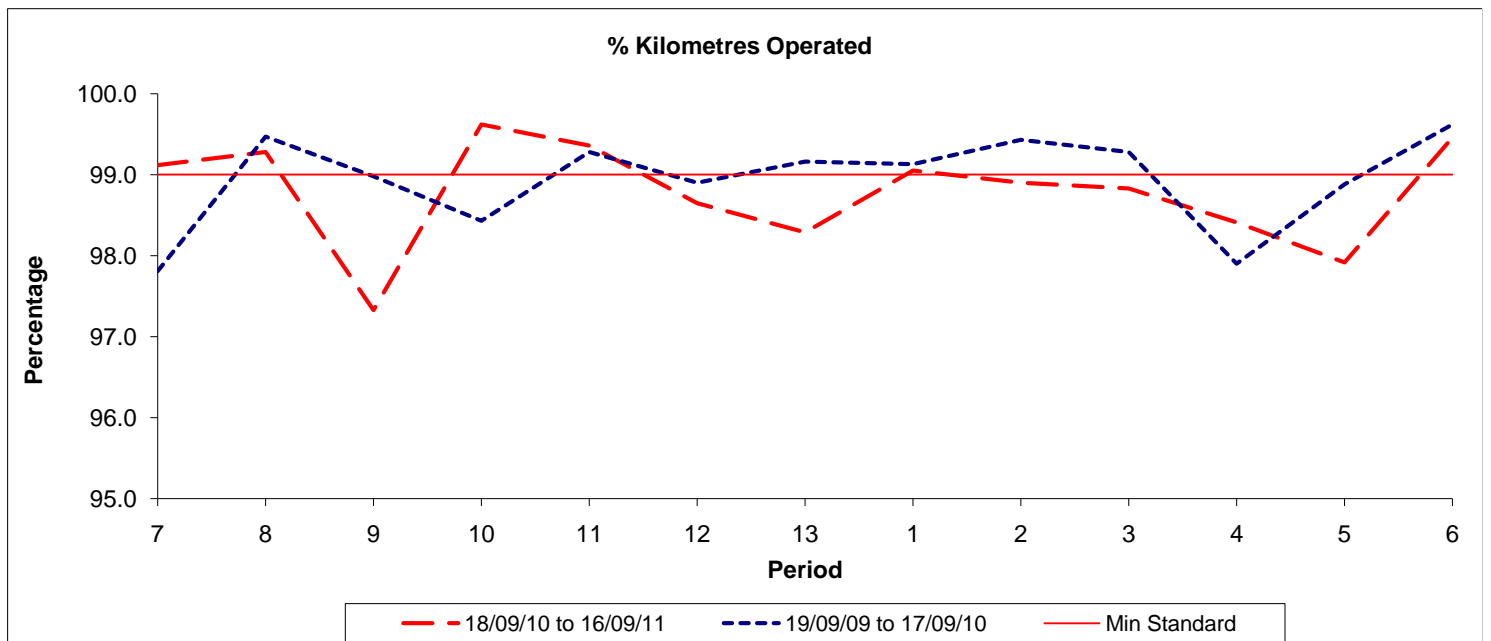

Reliability Performance (Low Frequency)

Date Range / Period	7	8	9	10	11	12	13	1	2	3	4	5	6
18/09/10 to 16/09/11	84.70	85.40	86.40	86.30	91.70	92.30	89.90	87.50	84.60	79.50	77.50	77.60	82.60
19/09/09 to 17/09/10	92.80	95.50	92.80	92.30	90.70	91.00	89.60	90.00	86.90	87.30	84.40	85.70	85.10
Min Standard	85.00	85.00	85.00	85.00	85.00	85.00	85.00	85.00	85.00	85.00	85.00	85.00	85.00

On Time figures are based on 12 weeks data

Kilometre Performance

Date Range / Period	7	8	9	10	11	12	13	1	2	3	4	5	6
18/09/10 to 16/09/11	99.12	99.28	97.33	99.62	99.36	98.65	98.29	99.05	98.90	98.83	98.41	97.92	99.46
19/09/09 to 17/09/10	97.81	99.47	98.98	98.43	99.28	98.90	99.16	99.13	99.43	99.28	97.90	98.88	99.62
Min Standard	99.00	99.00	99.00	99.00	99.00	99.00	99.00	99.00	99.00	99.00	99.00	99.00	99.00

Kilometre figures are based on 4 weeks data