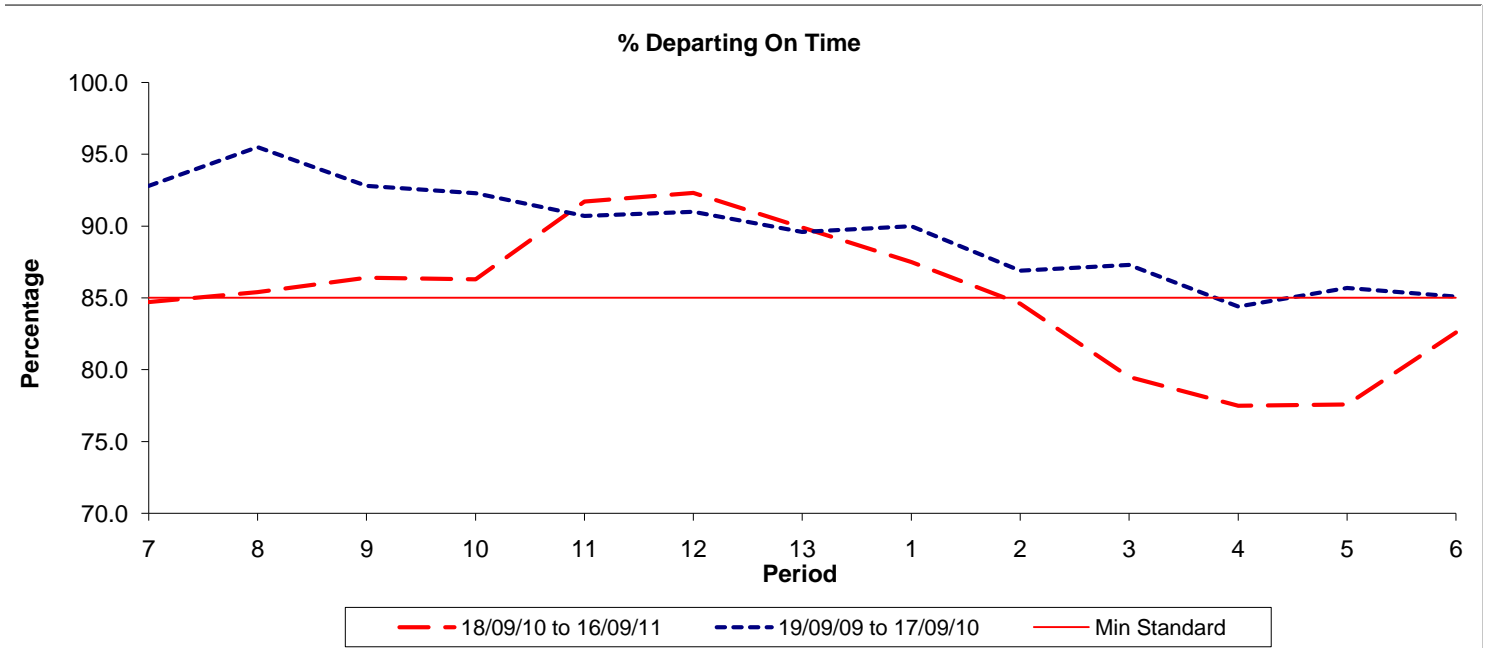

Reliability Performance (Low Frequency)

Date Range / Period	7	8	9	10	11	12	13	1	2	3	4	5	6
18/09/10 to 16/09/11	84.70	85.40	86.40	86.30	91.70	92.30	89.90	87.50	84.60	79.50	77.50	77.60	82.60
19/09/09 to 17/09/10	92.80	95.50	92.80	92.30	90.70	91.00	89.60	90.00	86.90	87.30	84.40	85.70	85.10
Min Standard	85.00	85.00	85.00	85.00	85.00	85.00	85.00	85.00	85.00	85.00	85.00	85.00	85.00

On Time figures are based on 12 weeks data

Kilometre Performance

Date Range / Period	7	8	9	10	11	12	13	1	2	3	4	5	6
18/09/10 to 16/09/11	99.12	99.28	97.33	99.62	99.36	98.65	98.29	99.05	98.90	98.83	98.41	97.92	99.46
19/09/09 to 17/09/10	97.81	99.47	98.98	98.43	99.28	98.90	99.16	99.13	99.43	99.28	97.90	98.88	99.62
Min Standard	99.00	99.00	99.00	99.00	99.00	99.00	99.00	99.00	99.00	99.00	99.00	99.00	99.00

Kilometre figures are based on 4 weeks data