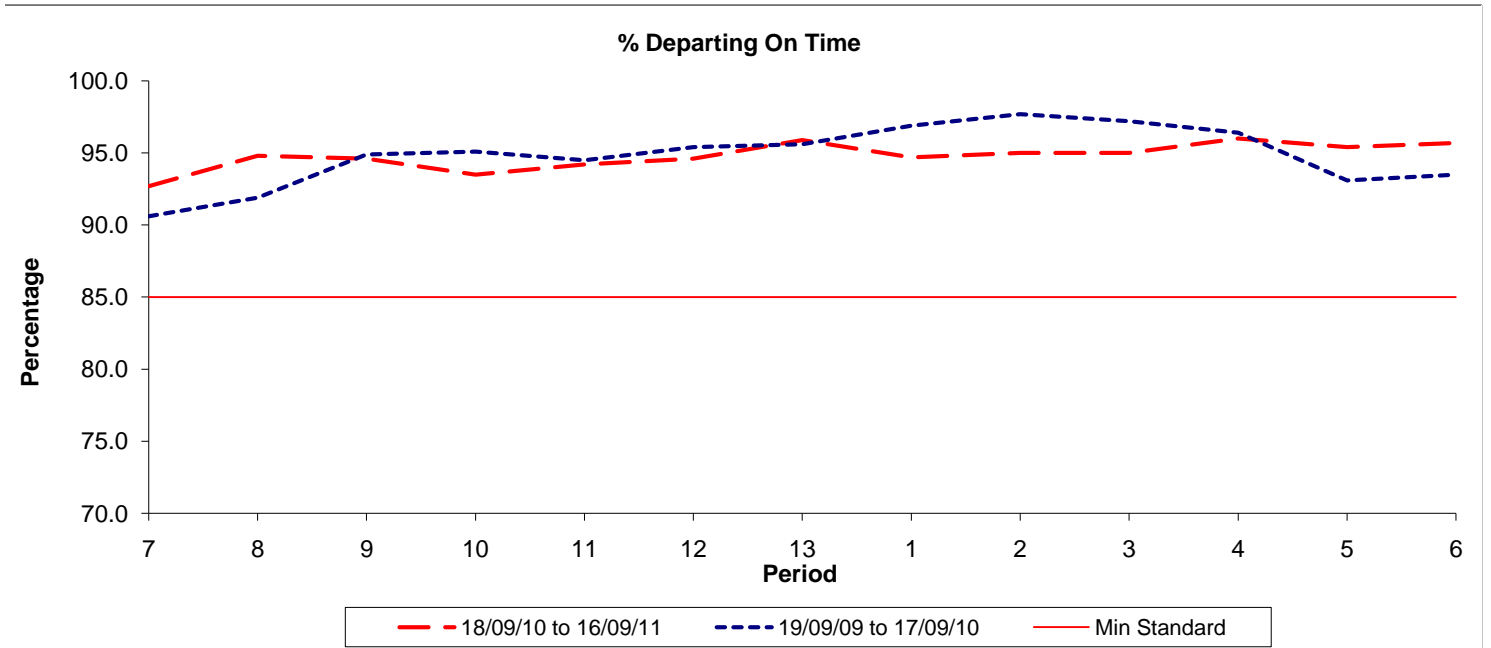

**Reliability Performance ( Low Frequency )**

Date Range / Period	7	8	9	10	11	12	13	1	2	3	4	5	6
18/09/10 to 16/09/11	92.70	94.80	94.60	93.50	94.20	94.60	95.90	94.70	95.00	95.00	96.00	95.40	95.70
19/09/09 to 17/09/10	90.60	91.90	94.90	95.10	94.50	95.40	95.60	96.90	97.70	97.20	96.40	93.10	93.50
Min Standard	85.00	85.00	85.00	85.00	85.00	85.00	85.00	85.00	85.00	85.00	85.00	85.00	85.00

On Time figures are based on 12 weeks data

**Kilometre Performance**

Date Range / Period	7	8	9	10	11	12	13	1	2	3	4	5	6
18/09/10 to 16/09/11	99.03	98.89	97.85	98.57	98.74	98.78	98.53	98.66	98.54	99.31	98.53	98.64	99.27
19/09/09 to 17/09/10	99.31	98.73	99.02	96.24	98.86	98.89	98.87	98.19	98.65	99.22	98.97	97.94	98.66
Min Standard	99.00	99.00	99.00	99.00	99.00	99.00	99.00	99.00	99.00	99.00	99.00	99.00	99.00

Kilometre figures are based on 4 weeks data