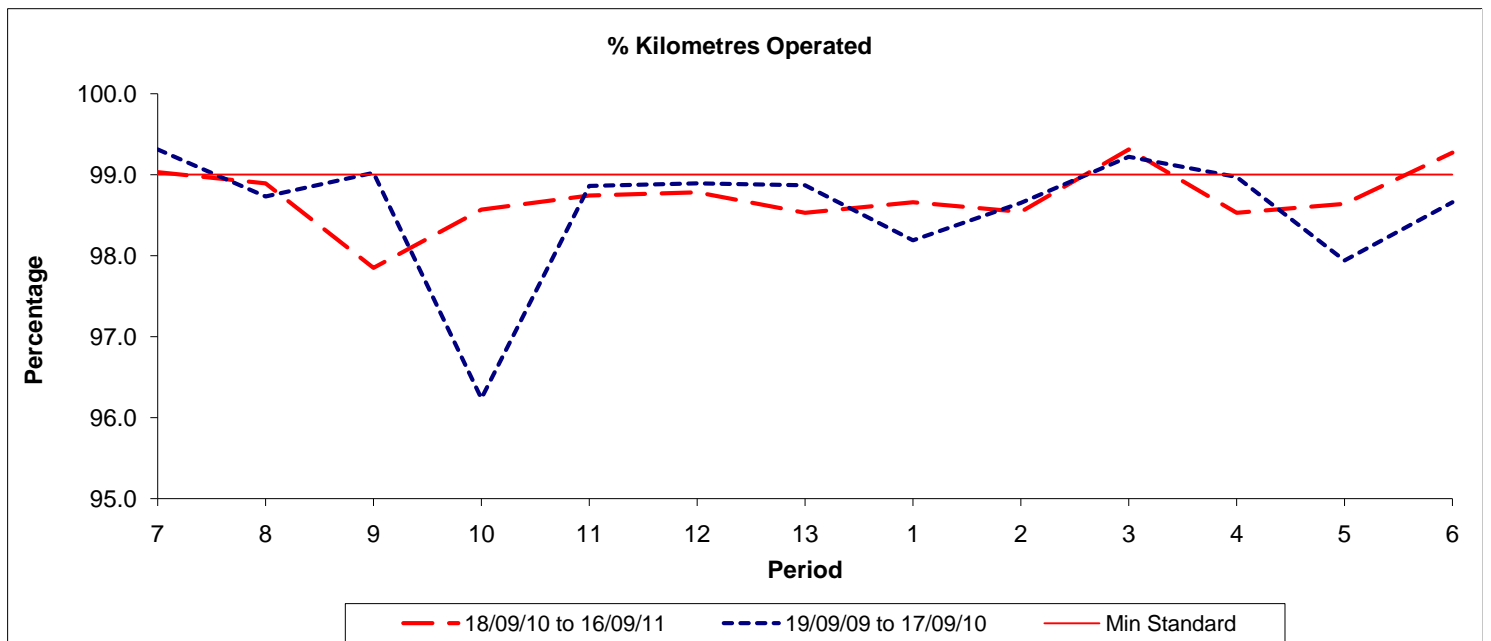

**Reliability Performance ( Low Frequency )**

Date Range / Period	7	8	9	10	11	12	13	1	2	3	4	5	6
18/09/10 to 16/09/11	92.70	94.80	94.60	93.50	94.20	94.60	95.90	94.70	95.00	95.00	96.00	95.40	95.70
19/09/09 to 17/09/10	90.60	91.90	94.90	95.10	94.50	95.40	95.60	96.90	97.70	97.20	96.40	93.10	93.50
Min Standard	85.00	85.00	85.00	85.00	85.00	85.00	85.00	85.00	85.00	85.00	85.00	85.00	85.00

On Time figures are based on 12 weeks data

**Kilometre Performance**

Date Range / Period	7	8	9	10	11	12	13	1	2	3	4	5	6
18/09/10 to 16/09/11	99.03	98.89	97.85	98.57	98.74	98.78	98.53	98.66	98.54	99.31	98.53	98.64	99.27
19/09/09 to 17/09/10	99.31	98.73	99.02	96.24	98.86	98.89	98.87	98.19	98.65	99.22	98.97	97.94	98.66
Min Standard	99.00	99.00	99.00	99.00	99.00	99.00	99.00	99.00	99.00	99.00	99.00	99.00	99.00

Kilometre figures are based on 4 weeks data