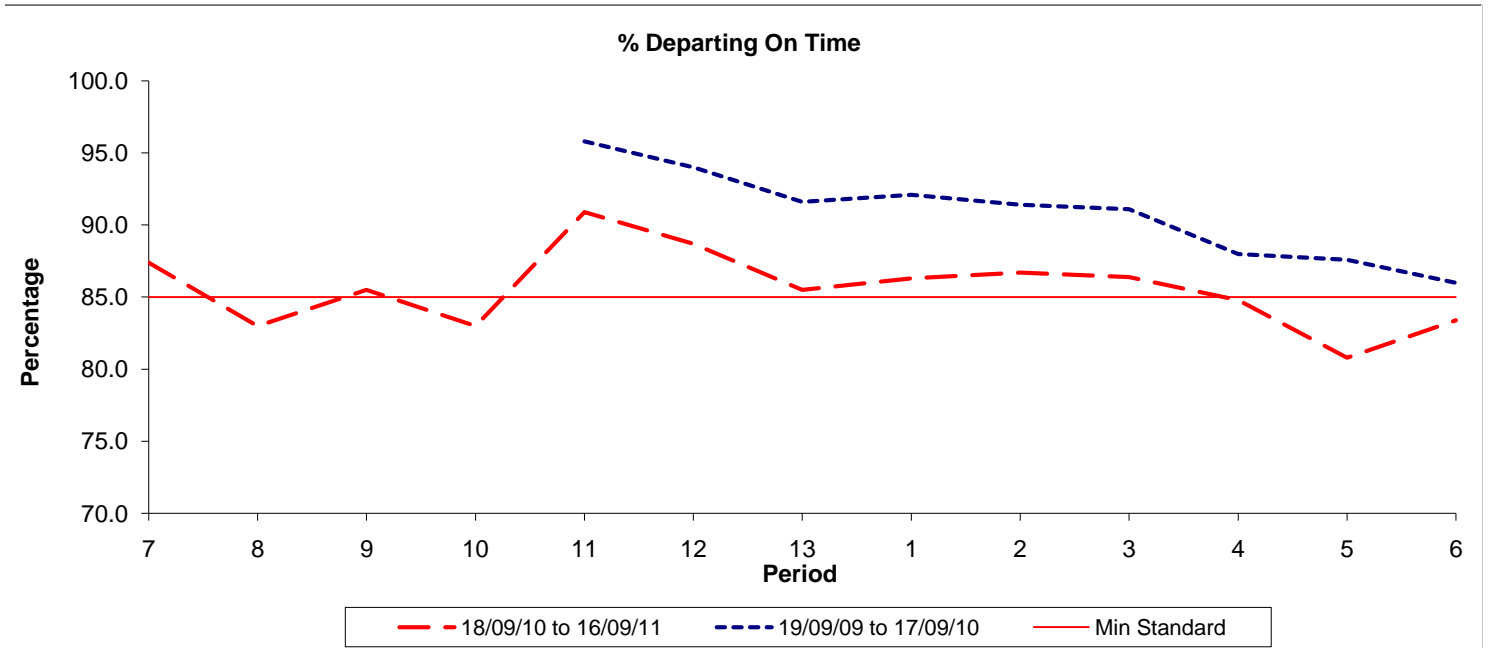

**Reliability Performance ( Low Frequency )**

Date Range / Period	7	8	9	10	11	12	13	1	2	3	4	5	6
18/09/10 to 16/09/11	87.40	83.00	85.50	83.00	90.90	88.70	85.50	86.30	86.70	86.40	84.80	80.80	83.40
19/09/09 to 17/09/10					95.80	94.00	91.60	92.10	91.40	91.10	88.00	87.60	86.00
Min Standard	85.00	85.00	85.00	85.00	85.00	85.00	85.00	85.00	85.00	85.00	85.00	85.00	85.00

On Time figures are based on 12 weeks data

**Kilometre Performance**

Date Range / Period	7	8	9	10	11	12	13	1	2	3	4	5	6
18/09/10 to 16/09/11	98.86	98.22	97.69	98.99	99.36	98.60	98.86	98.87	96.80	97.69	98.53	98.19	99.18
19/09/09 to 17/09/10					98.86	98.01	98.90	99.38	99.11	98.87	98.02	98.55	99.32
Min Standard	99.00	99.00	99.00	99.00	99.00	99.00	99.00	99.00	99.00	99.00	99.00	99.00	99.00

Kilometre figures are based on 4 weeks data