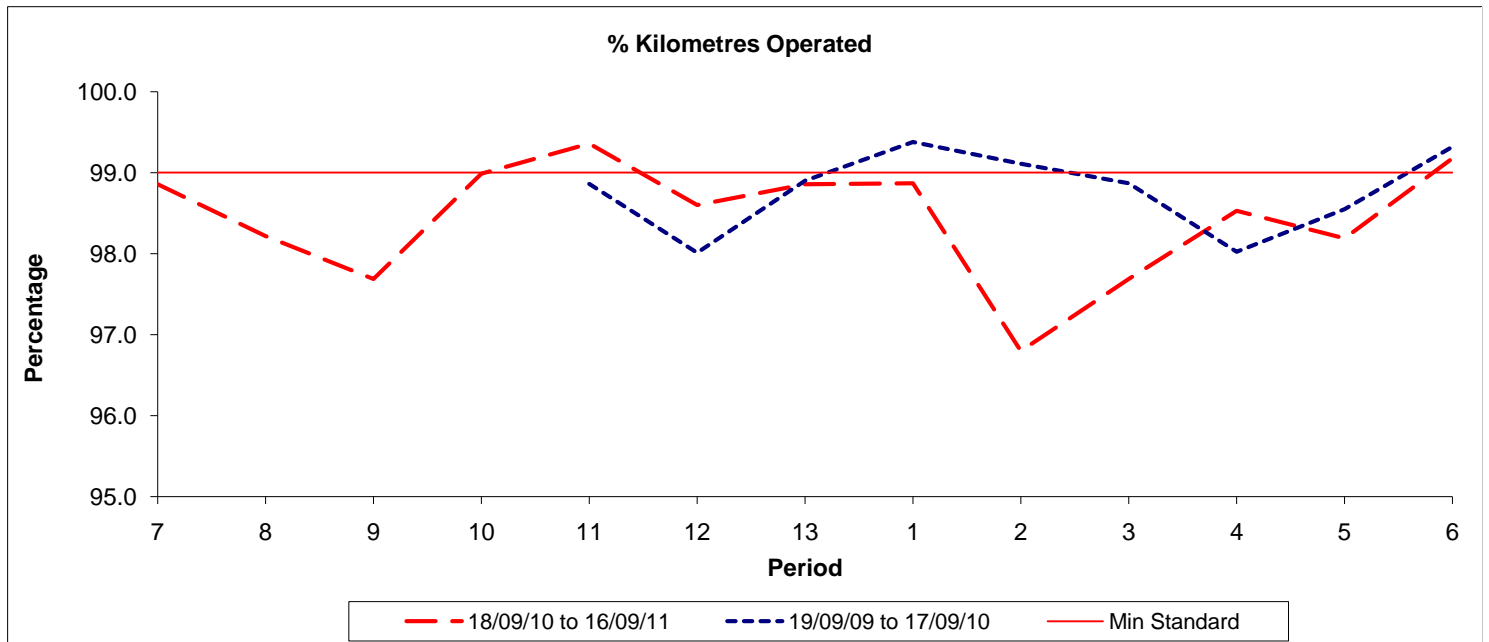

**Reliability Performance ( Low Frequency )**

Date Range / Period	7	8	9	10	11	12	13	1	2	3	4	5	6
18/09/10 to 16/09/11	87.40	83.00	85.50	83.00	90.90	88.70	85.50	86.30	86.70	86.40	84.80	80.80	83.40
19/09/09 to 17/09/10					95.80	94.00	91.60	92.10	91.40	91.10	88.00	87.60	86.00
Min Standard	85.00	85.00	85.00	85.00	85.00	85.00	85.00	85.00	85.00	85.00	85.00	85.00	85.00

On Time figures are based on 12 weeks data

**Kilometre Performance**

Date Range / Period	7	8	9	10	11	12	13	1	2	3	4	5	6
18/09/10 to 16/09/11	98.86	98.22	97.69	98.99	99.36	98.60	98.86	98.87	96.80	97.69	98.53	98.19	99.18
19/09/09 to 17/09/10					98.86	98.01	98.90	99.38	99.11	98.87	98.02	98.55	99.32
Min Standard	99.00	99.00	99.00	99.00	99.00	99.00	99.00	99.00	99.00	99.00	99.00	99.00	99.00

Kilometre figures are based on 4 weeks data