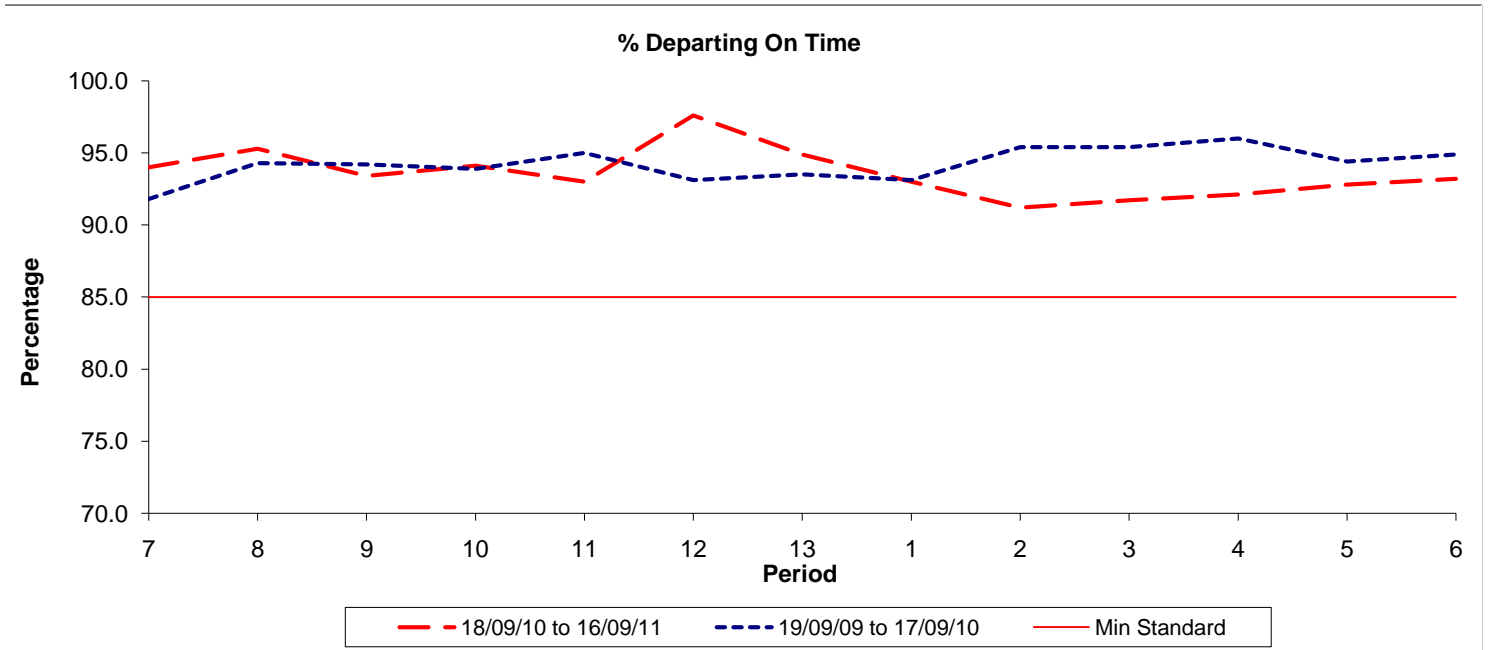

**Reliability Performance ( Low Frequency )**

Date Range / Period	7	8	9	10	11	12	13	1	2	3	4	5	6
18/09/10 to 16/09/11	94.00	95.30	93.40	94.10	93.00	97.60	94.90	93.00	91.20	91.70	92.10	92.80	93.20
19/09/09 to 17/09/10	91.80	94.30	94.20	93.90	95.00	93.10	93.50	93.10	95.40	95.40	96.00	94.40	94.90
Min Standard	85.00	85.00	85.00	85.00	85.00	85.00	85.00	85.00	85.00	85.00	85.00	85.00	85.00

On Time figures are based on 12 weeks data

**Kilometre Performance**

Date Range / Period	7	8	9	10	11	12	13	1	2	3	4	5	6
18/09/10 to 16/09/11	99.40	99.50	99.24	98.60	99.66	99.48	98.85	99.36	98.59	99.46	98.70	99.55	99.42
19/09/09 to 17/09/10	97.68	98.73	97.55	98.19	98.87	99.47	99.21	99.87	99.09	99.65	99.70	99.04	99.64
Min Standard	99.00	99.00	99.00	99.00	99.00	99.00	99.00	99.00	99.00	99.00	99.00	99.00	99.00

Kilometre figures are based on 4 weeks data