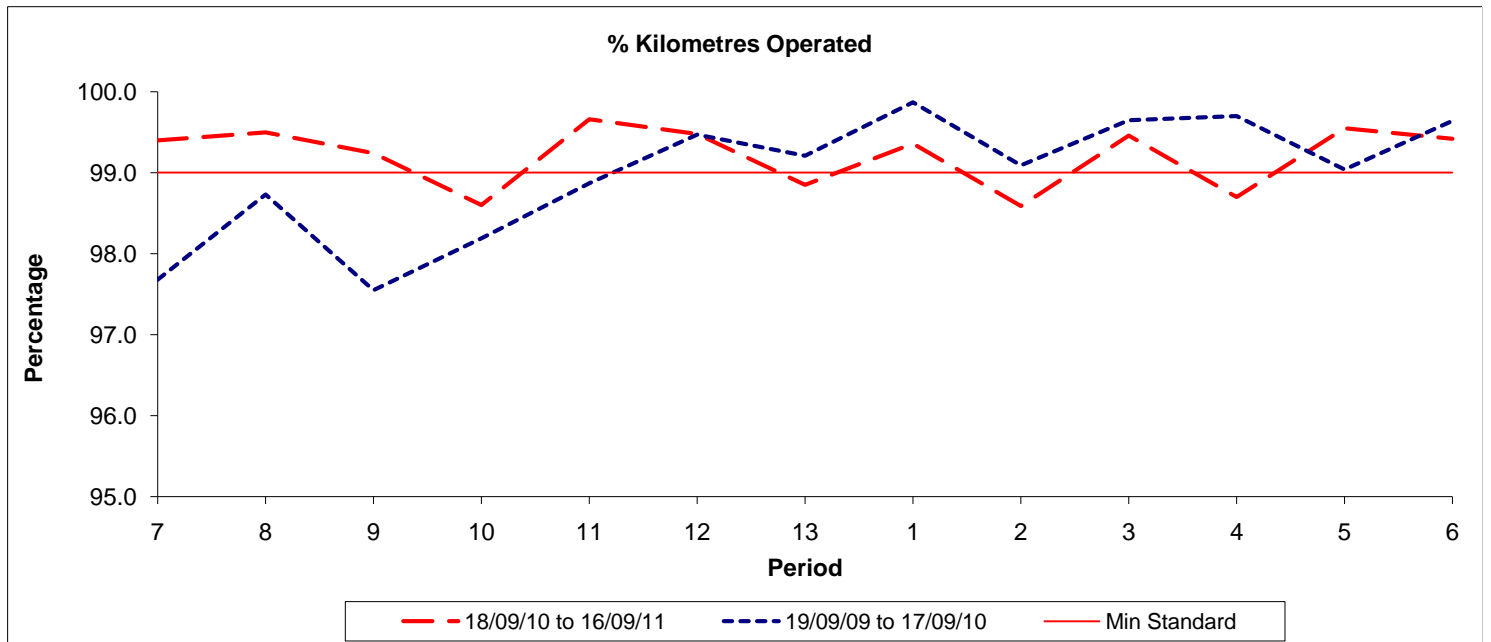

**Reliability Performance ( Low Frequency )**

Date Range / Period	7	8	9	10	11	12	13	1	2	3	4	5	6
18/09/10 to 16/09/11	94.00	95.30	93.40	94.10	93.00	97.60	94.90	93.00	91.20	91.70	92.10	92.80	93.20
19/09/09 to 17/09/10	91.80	94.30	94.20	93.90	95.00	93.10	93.50	93.10	95.40	95.40	96.00	94.40	94.90
Min Standard	85.00	85.00	85.00	85.00	85.00	85.00	85.00	85.00	85.00	85.00	85.00	85.00	85.00

On Time figures are based on 12 weeks data

**Kilometre Performance**

Date Range / Period	7	8	9	10	11	12	13	1	2	3	4	5	6
18/09/10 to 16/09/11	99.40	99.50	99.24	98.60	99.66	99.48	98.85	99.36	98.59	99.46	98.70	99.55	99.42
19/09/09 to 17/09/10	97.68	98.73	97.55	98.19	98.87	99.47	99.21	99.87	99.09	99.65	99.70	99.04	99.64
Min Standard	99.00	99.00	99.00	99.00	99.00	99.00	99.00	99.00	99.00	99.00	99.00	99.00	99.00

Kilometre figures are based on 4 weeks data