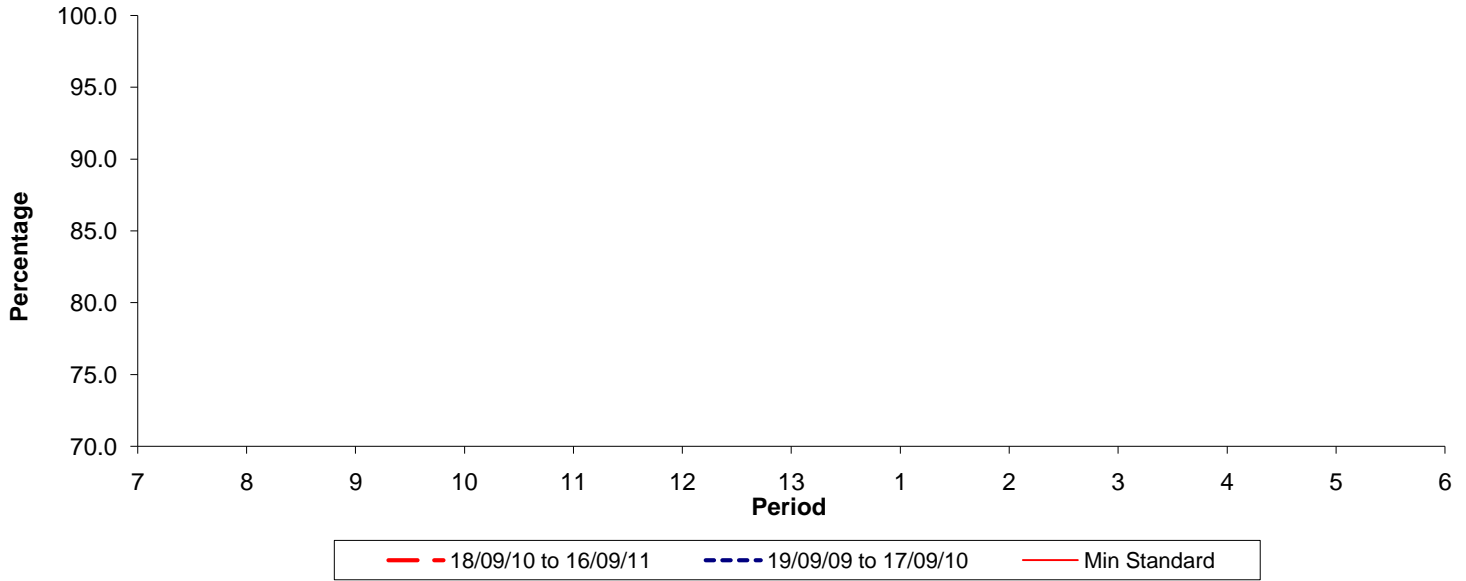

Reliability Performance (Low Frequency)

% Departing On Time

Date Range / Period	7	8	9	10	11	12	13	1	2	3	4	5	6
18/09/10 to 16/09/11													
19/09/09 to 17/09/10													
Min Standard													

On Time figures are based on 12 weeks data

Kilometre Performance

% Kilometres Operated

Date Range / Period	7	8	9	10	11	12	13	1	2	3	4	5	6
18/09/10 to 16/09/11	99.54	97.50	97.80	99.42	99.50	99.95	98.52	99.44	99.58	99.63	99.87	96.87	99.49
19/09/09 to 17/09/10	98.41	100.00	98.76	96.79	98.96	98.24	99.81	99.28	98.64	100.00	99.71	98.47	99.77
Min Standard	99.00	99.00	99.00	99.00	99.00	99.00	99.00	99.00	99.00	99.00	99.00	99.00	99.00

Kilometre figures are based on 4 weeks data