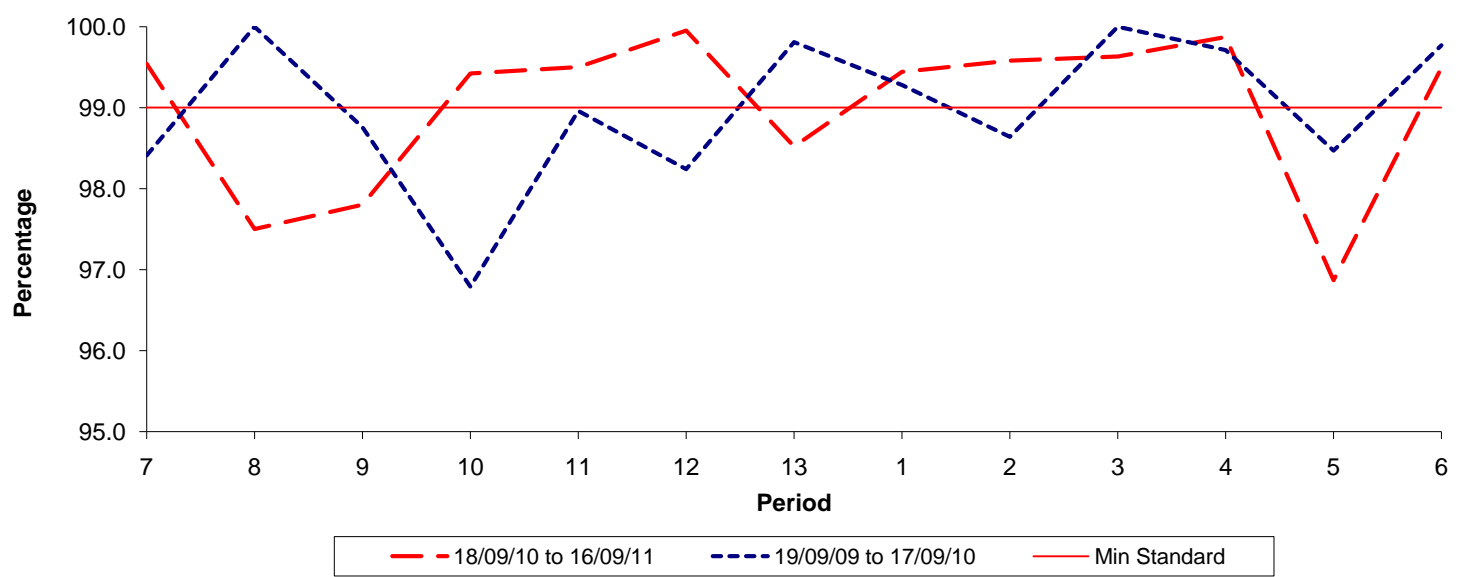

Reliability Performance (Low Frequency)

% Departing On Time

Date Range / Period	7	8	9	10	11	12	13	1	2	3	4	5	6
18/09/10 to 16/09/11													
19/09/09 to 17/09/10													
Min Standard													

On Time figures are based on 12 weeks data

Kilometre Performance

% Kilometres Operated

Date Range / Period	7	8	9	10	11	12	13	1	2	3	4	5	6
18/09/10 to 16/09/11	99.54	97.50	97.80	99.42	99.50	99.95	98.52	99.44	99.58	99.63	99.87	96.87	99.49
19/09/09 to 17/09/10	98.41	100.00	98.76	96.79	98.96	98.24	99.81	99.28	98.64	100.00	99.71	98.47	99.77
Min Standard	99.00	99.00	99.00	99.00	99.00	99.00	99.00	99.00	99.00	99.00	99.00	99.00	99.00

Kilometre figures are based on 4 weeks data