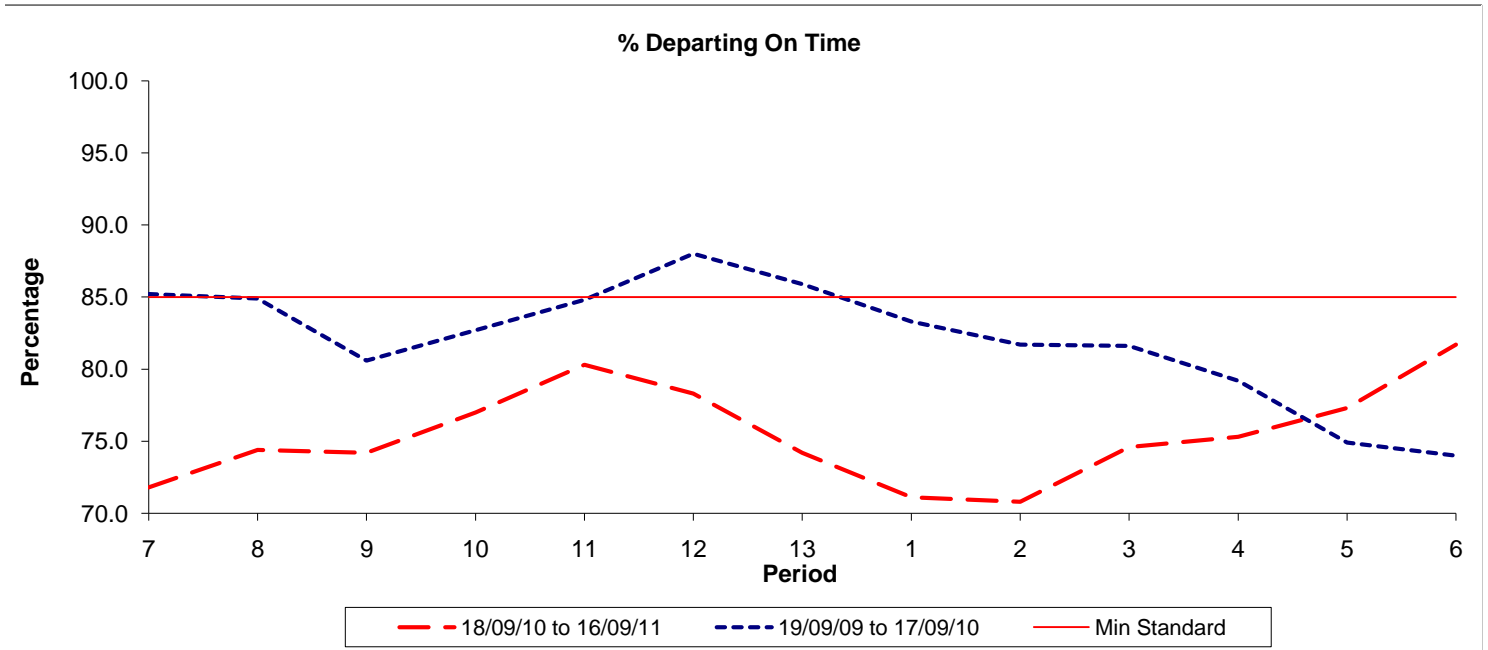

Reliability Performance (Low Frequency)

Date Range / Period	7	8	9	10	11	12	13	1	2	3	4	5	6
18/09/10 to 16/09/11	71.80	74.40	74.20	77.00	80.30	78.30	74.20	71.10	70.80	74.60	75.30	77.30	81.70
19/09/09 to 17/09/10	85.20	84.90	80.60	82.70	84.80	88.00	85.90	83.30	81.70	81.60	79.20	74.90	74.00
Min Standard	85.00	85.00	85.00	85.00	85.00	85.00	85.00	85.00	85.00	85.00	85.00	85.00	85.00

On Time figures are based on 12 weeks data

Kilometre Performance

Date Range / Period	7	8	9	10	11	12	13	1	2	3	4	5	6
18/09/10 to 16/09/11	99.08	98.95	98.21	98.19	98.08	97.39	95.08	98.32	98.90	97.90	98.40	95.58	99.26
19/09/09 to 17/09/10	98.28	99.26	98.56	97.36	96.63	98.77	99.21	99.15	97.73	99.12	98.69	99.50	99.49
Min Standard	99.00	99.00	99.00	99.00	99.00	99.00	99.00	99.00	99.00	99.00	99.00	99.00	99.00

Kilometre figures are based on 4 weeks data