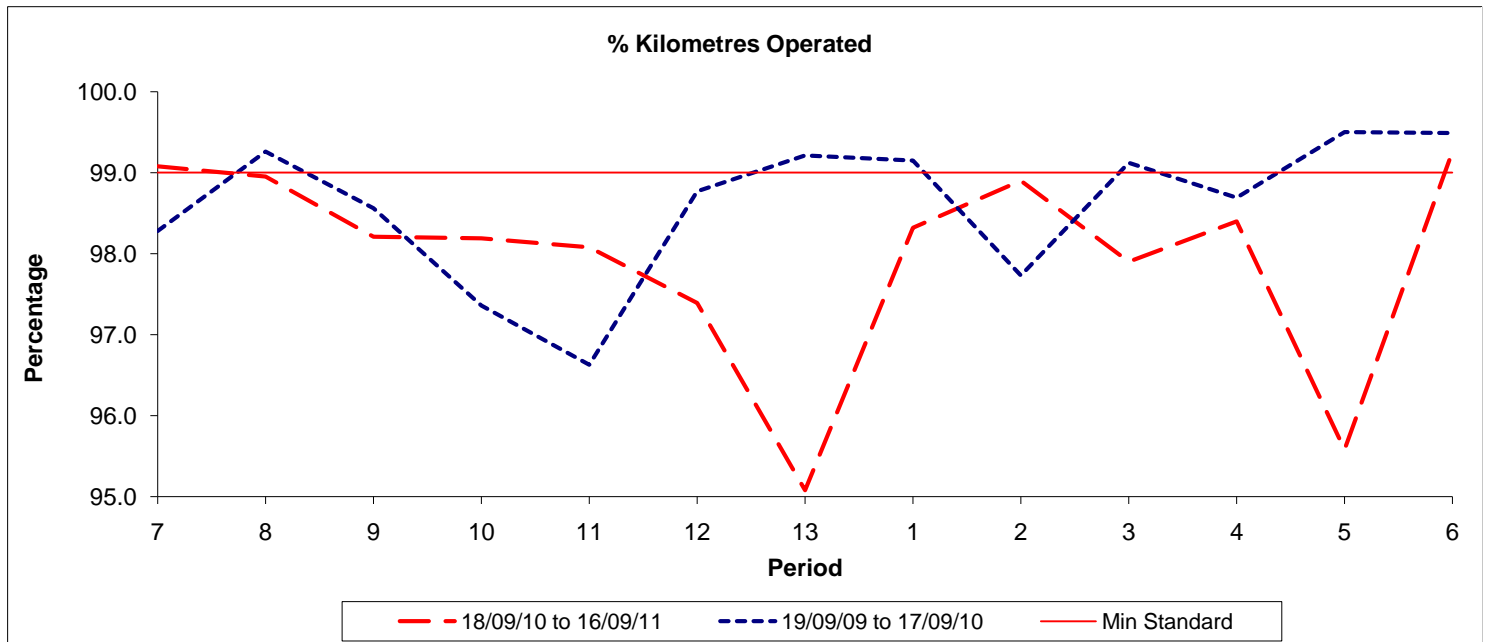

Reliability Performance (Low Frequency)

Date Range / Period	7	8	9	10	11	12	13	1	2	3	4	5	6
18/09/10 to 16/09/11	71.80	74.40	74.20	77.00	80.30	78.30	74.20	71.10	70.80	74.60	75.30	77.30	81.70
19/09/09 to 17/09/10	85.20	84.90	80.60	82.70	84.80	88.00	85.90	83.30	81.70	81.60	79.20	74.90	74.00
Min Standard	85.00	85.00	85.00	85.00	85.00	85.00	85.00	85.00	85.00	85.00	85.00	85.00	85.00

On Time figures are based on 12 weeks data

Kilometre Performance

Date Range / Period	7	8	9	10	11	12	13	1	2	3	4	5	6
18/09/10 to 16/09/11	99.08	98.95	98.21	98.19	98.08	97.39	95.08	98.32	98.90	97.90	98.40	95.58	99.26
19/09/09 to 17/09/10	98.28	99.26	98.56	97.36	96.63	98.77	99.21	99.15	97.73	99.12	98.69	99.50	99.49
Min Standard	99.00	99.00	99.00	99.00	99.00	99.00	99.00	99.00	99.00	99.00	99.00	99.00	99.00

Kilometre figures are based on 4 weeks data