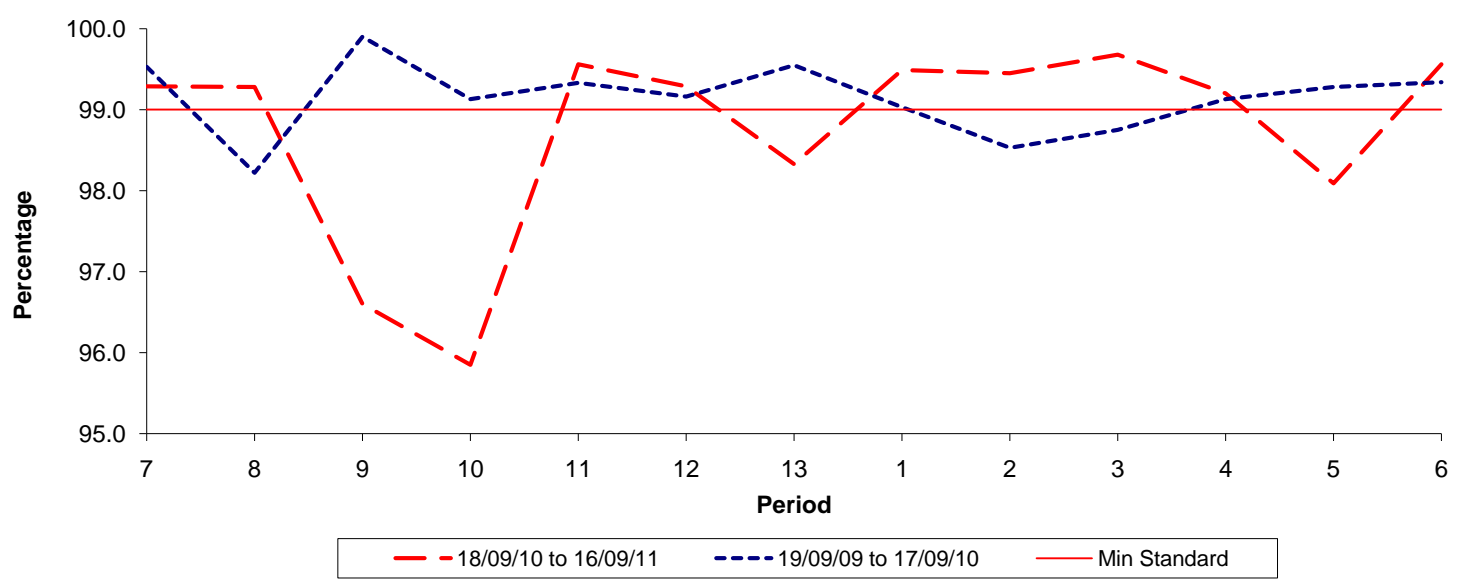

Reliability Performance (Low Frequency)

% Departing On Time

Date Range / Period	7	8	9	10	11	12	13	1	2	3	4	5	6
18/09/10 to 16/09/11													
19/09/09 to 17/09/10													
Min Standard													

On Time figures are based on 12 weeks data

Kilometre Performance

% Kilometres Operated

Date Range / Period	7	8	9	10	11	12	13	1	2	3	4	5	6
18/09/10 to 16/09/11	99.29	99.28	96.60	95.85	99.56	99.29	98.33	99.49	99.45	99.68	99.20	98.09	99.56
19/09/09 to 17/09/10	99.53	98.22	99.90	99.13	99.33	99.16	99.55	99.03	98.53	98.75	99.13	99.28	99.34
Min Standard	99.00	99.00	99.00	99.00	99.00	99.00	99.00	99.00	99.00	99.00	99.00	99.00	99.00

Kilometre figures are based on 4 weeks data