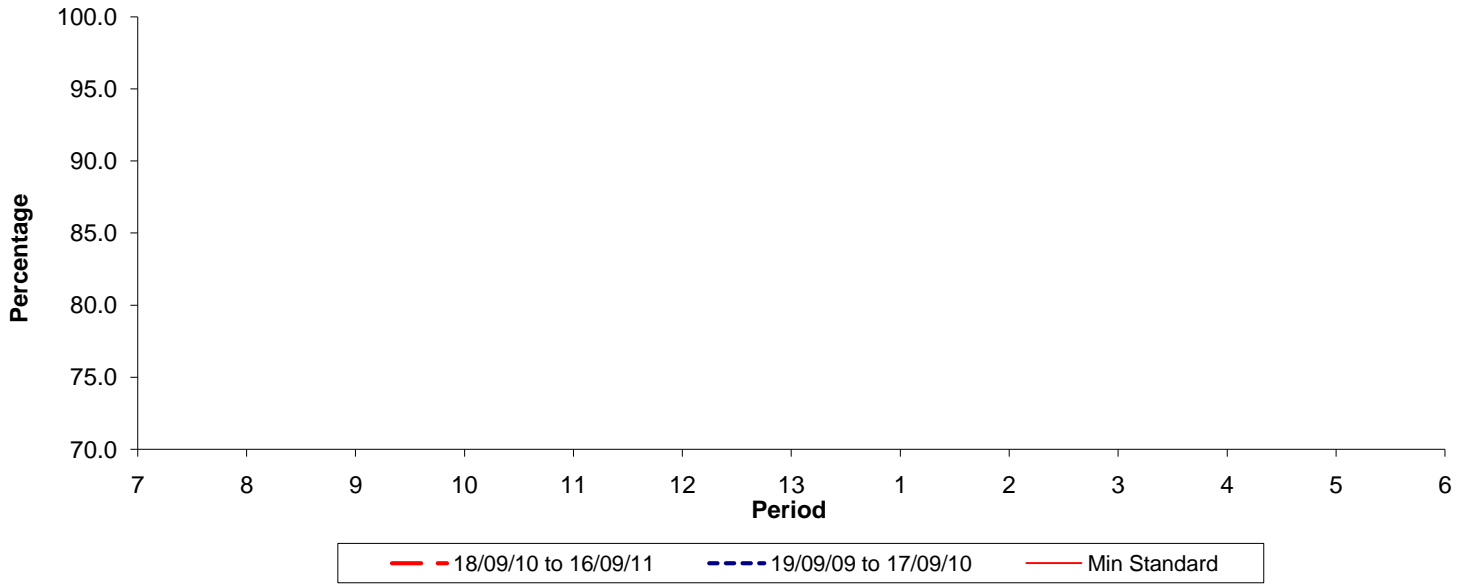

Reliability Performance (Low Frequency)

% Departing On Time

Date Range / Period	7	8	9	10	11	12	13	1	2	3	4	5	6
18/09/10 to 16/09/11													
19/09/09 to 17/09/10													
Min Standard													

On Time figures are based on 12 weeks data

Kilometre Performance

% Kilometres Operated

Date Range / Period	7	8	9	10	11	12	13	1	2	3	4	5	6
18/09/10 to 16/09/11	99.29	99.28	96.60	95.85	99.56	99.29	98.33	99.49	99.45	99.68	99.20	98.09	99.56
19/09/09 to 17/09/10	99.53	98.22	99.90	99.13	99.33	99.16	99.55	99.03	98.53	98.75	99.13	99.28	99.34
Min Standard	99.00	99.00	99.00	99.00	99.00	99.00	99.00	99.00	99.00	99.00	99.00	99.00	99.00

Kilometre figures are based on 4 weeks data