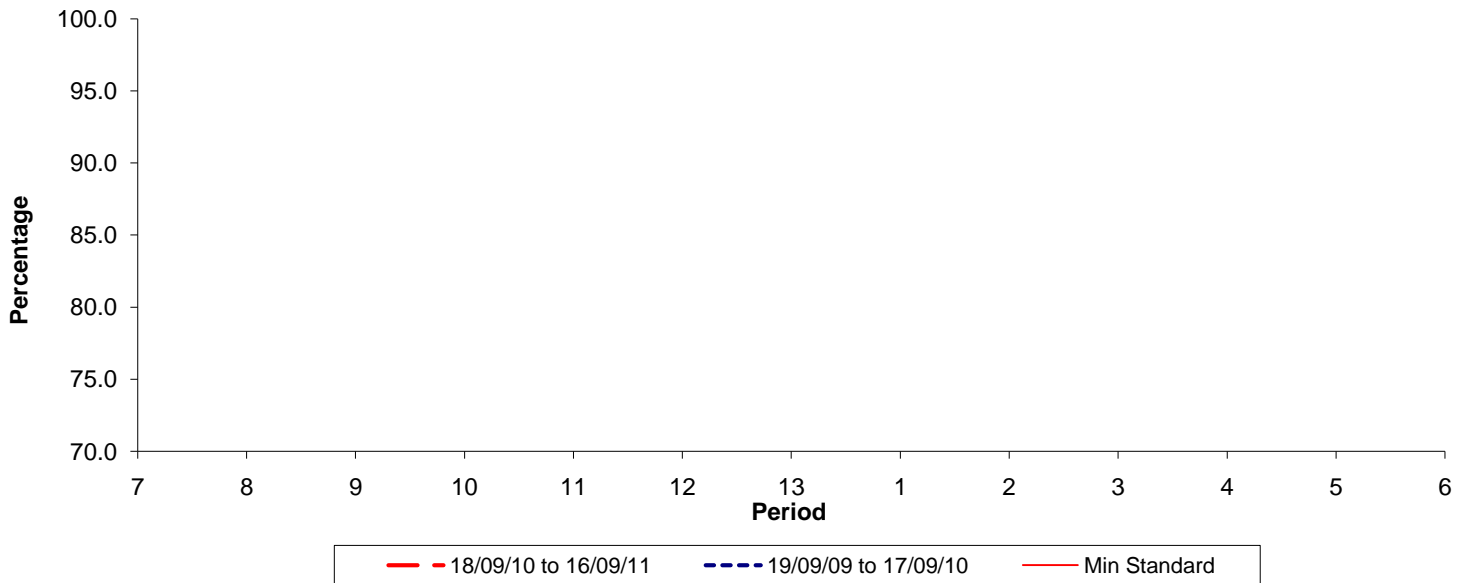

Reliability Performance (Low Frequency)

% Departing On Time

Date Range / Period	7	8	9	10	11	12	13	1	2	3	4	5	6
18/09/10 to 16/09/11													
19/09/09 to 17/09/10													
Min Standard													

On Time figures are based on 12 weeks data

Kilometre Performance

% Kilometres Operated

Date Range / Period	7	8	9	10	11	12	13	1	2	3	4	5	6
18/09/10 to 16/09/11	98.92	98.55	99.44	98.90	99.75	99.25	98.79	98.64	99.33	99.15	97.48	99.14	98.80
19/09/09 to 17/09/10	99.69	99.56	98.86	97.82	98.70	99.64	99.82	99.30	98.36	98.27	97.67	98.88	99.10
Min Standard	99.00	99.00	99.00	99.00	99.00	99.00	99.00	99.00	99.00	99.00	99.00	99.00	99.00

Kilometre figures are based on 4 weeks data