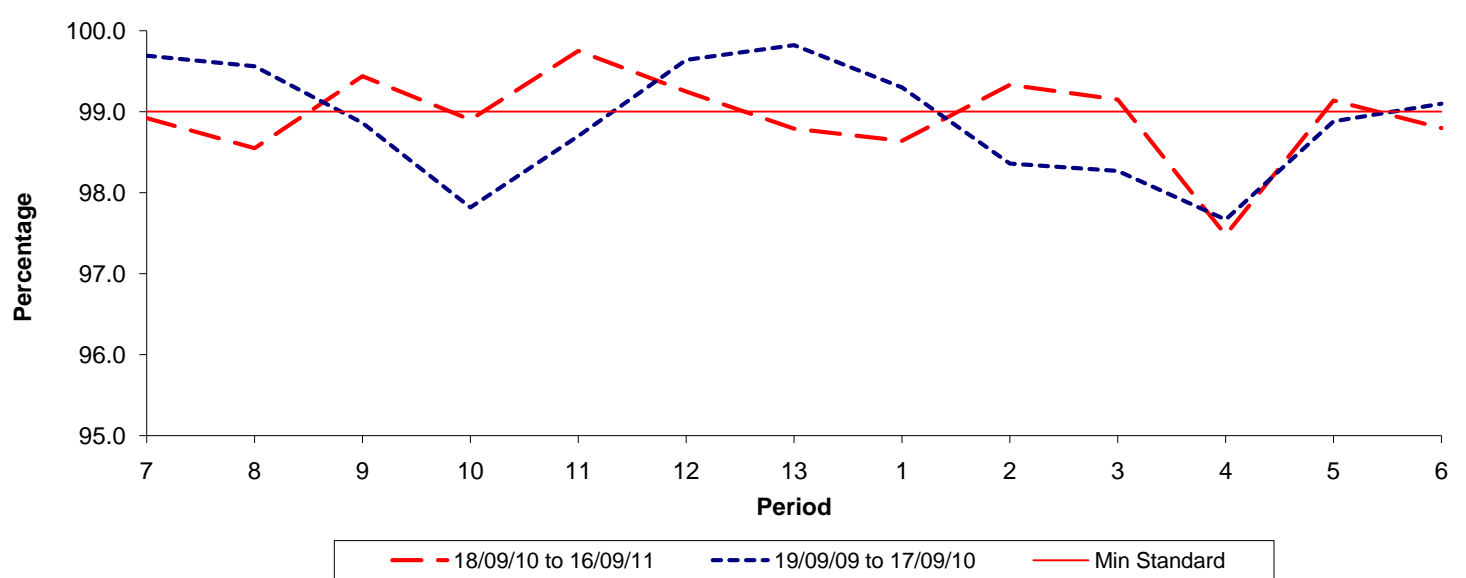

Reliability Performance (Low Frequency)

% Departing On Time

Date Range / Period	7	8	9	10	11	12	13	1	2	3	4	5	6
18/09/10 to 16/09/11													
19/09/09 to 17/09/10													
Min Standard													

On Time figures are based on 12 weeks data

Kilometre Performance

% Kilometres Operated

Date Range / Period	7	8	9	10	11	12	13	1	2	3	4	5	6
18/09/10 to 16/09/11	98.92	98.55	99.44	98.90	99.75	99.25	98.79	98.64	99.33	99.15	97.48	99.14	98.80
19/09/09 to 17/09/10	99.69	99.56	98.86	97.82	98.70	99.64	99.82	99.30	98.36	98.27	97.67	98.88	99.10
Min Standard	99.00	99.00	99.00	99.00	99.00	99.00	99.00	99.00	99.00	99.00	99.00	99.00	99.00

Kilometre figures are based on 4 weeks data