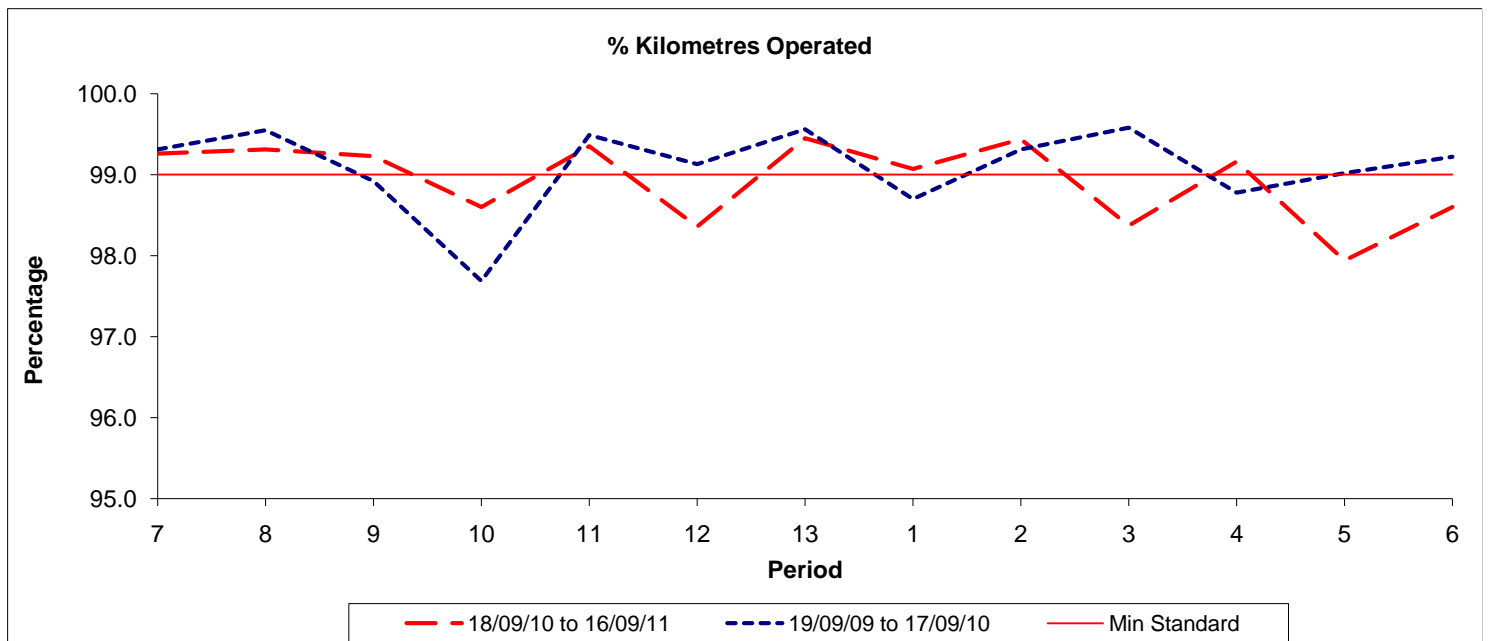

Reliability Performance (Low Frequency)

Date Range / Period	7	8	9	10	11	12	13	1	2	3	4	5	6
18/09/10 to 16/09/11	84.60	84.00	86.40	86.10	88.20	88.50	87.70	87.50	86.30	87.20	83.80	85.70	85.90
19/09/09 to 17/09/10	82.70	84.60	82.70	84.80	86.70	90.00	88.20	86.90	85.10	84.20	83.30	84.90	84.90
Min Standard	85.00	85.00	85.00	85.00	85.00	85.00	85.00	85.00	85.00	85.00	85.00	85.00	85.00

On Time figures are based on 12 weeks data

Kilometre Performance

Date Range / Period	7	8	9	10	11	12	13	1	2	3	4	5	6
18/09/10 to 16/09/11	99.26	99.31	99.23	98.60	99.35	98.36	99.45	99.07	99.44	98.37	99.16	97.94	98.60
19/09/09 to 17/09/10	99.31	99.55	98.92	97.69	99.49	99.13	99.56	98.70	99.31	99.58	98.78	99.02	99.22
Min Standard	99.00	99.00	99.00	99.00	99.00	99.00	99.00	99.00	99.00	99.00	99.00	99.00	99.00

Kilometre figures are based on 4 weeks data