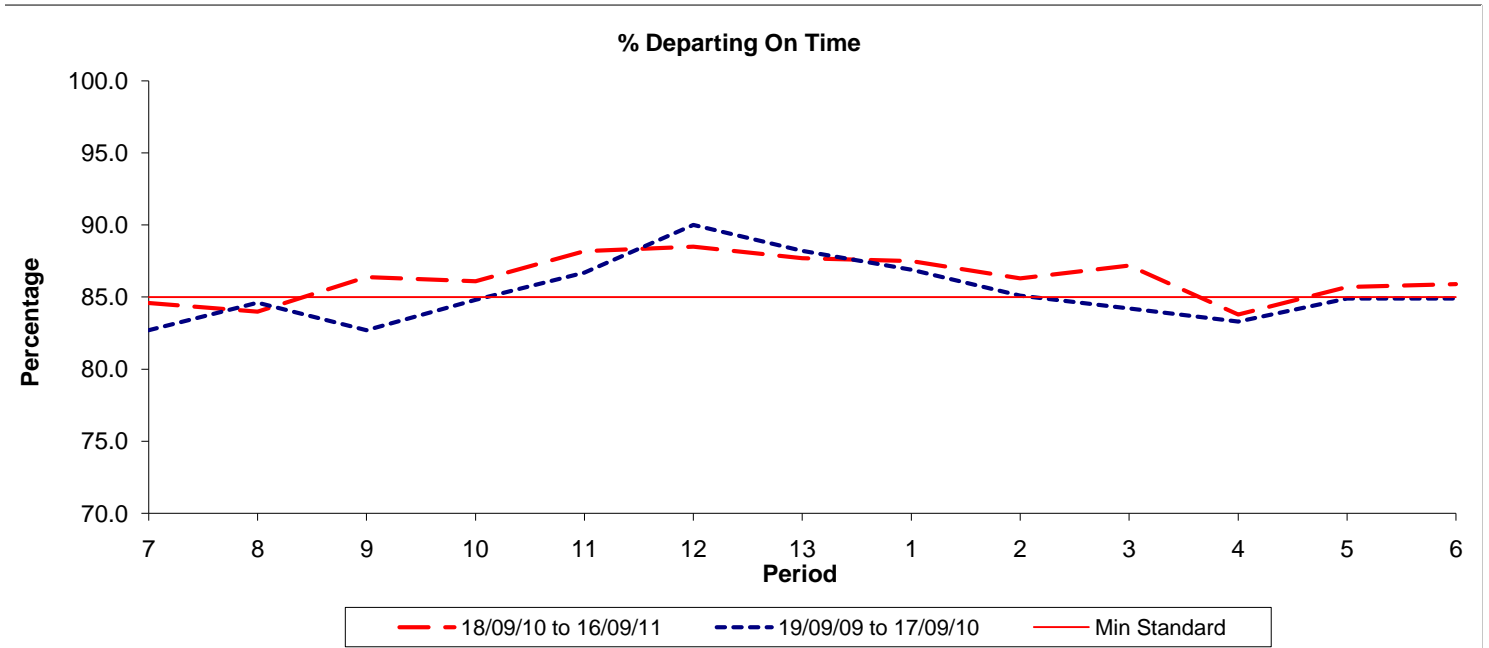

Reliability Performance (Low Frequency)

Date Range / Period	7	8	9	10	11	12	13	1	2	3	4	5	6
18/09/10 to 16/09/11	84.60	84.00	86.40	86.10	88.20	88.50	87.70	87.50	86.30	87.20	83.80	85.70	85.90
19/09/09 to 17/09/10	82.70	84.60	82.70	84.80	86.70	90.00	88.20	86.90	85.10	84.20	83.30	84.90	84.90
Min Standard	85.00	85.00	85.00	85.00	85.00	85.00	85.00	85.00	85.00	85.00	85.00	85.00	85.00

On Time figures are based on 12 weeks data

Kilometre Performance

Date Range / Period	7	8	9	10	11	12	13	1	2	3	4	5	6
18/09/10 to 16/09/11	99.26	99.31	99.23	98.60	99.35	98.36	99.45	99.07	99.44	98.37	99.16	97.94	98.60
19/09/09 to 17/09/10	99.31	99.55	98.92	97.69	99.49	99.13	99.56	98.70	99.31	99.58	98.78	99.02	99.22
Min Standard	99.00	99.00	99.00	99.00	99.00	99.00	99.00	99.00	99.00	99.00	99.00	99.00	99.00

Kilometre figures are based on 4 weeks data