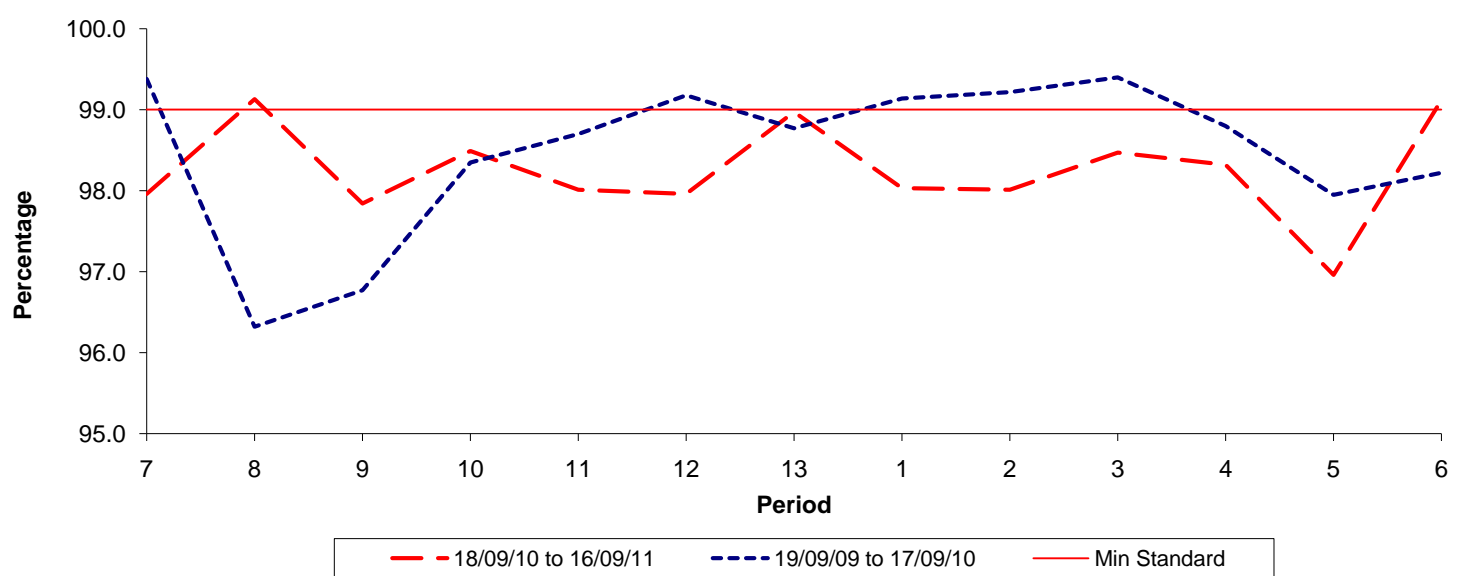

**Reliability Performance ( Low Frequency )**

**% Departing On Time**

Date Range / Period	7	8	9	10	11	12	13	1	2	3	4	5	6
18/09/10 to 16/09/11													
19/09/09 to 17/09/10													
Min Standard													

On Time figures are based on 12 weeks data

**Kilometre Performance**

**% Kilometres Operated**

Date Range / Period	7	8	9	10	11	12	13	1	2	3	4	5	6
18/09/10 to 16/09/11	97.96	99.13	97.84	98.49	98.01	97.96	98.97	98.03	98.01	98.47	98.32	96.96	99.12
19/09/09 to 17/09/10	99.38	96.32	96.77	98.35	98.70	99.18	98.77	99.14	99.22	99.40	98.80	97.95	98.22
Min Standard	99.00	99.00	99.00	99.00	99.00	99.00	99.00	99.00	99.00	99.00	99.00	99.00	99.00

Kilometre figures are based on 4 weeks data