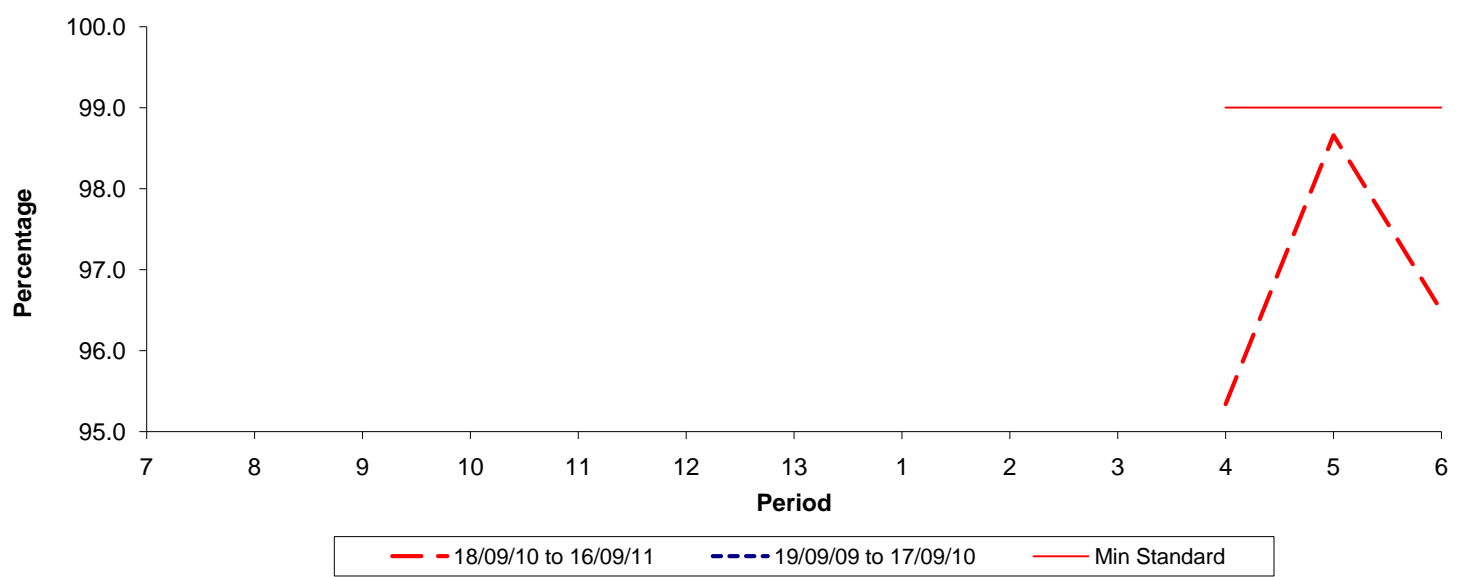

Reliability Performance (Low Frequency)

% Departing On Time

Date Range / Period	7	8	9	10	11	12	13	1	2	3	4	5	6
18/09/10 to 16/09/11													
19/09/09 to 17/09/10													
Min Standard													

On Time figures are based on 12 weeks data

Kilometre Performance

% Kilometres Operated

Date Range / Period	7	8	9	10	11	12	13	1	2	3	4	5	6
18/09/10 to 16/09/11											95.34	98.66	96.49
19/09/09 to 17/09/10													
Min Standard											99.00	99.00	99.00

Kilometre figures are based on 4 weeks data