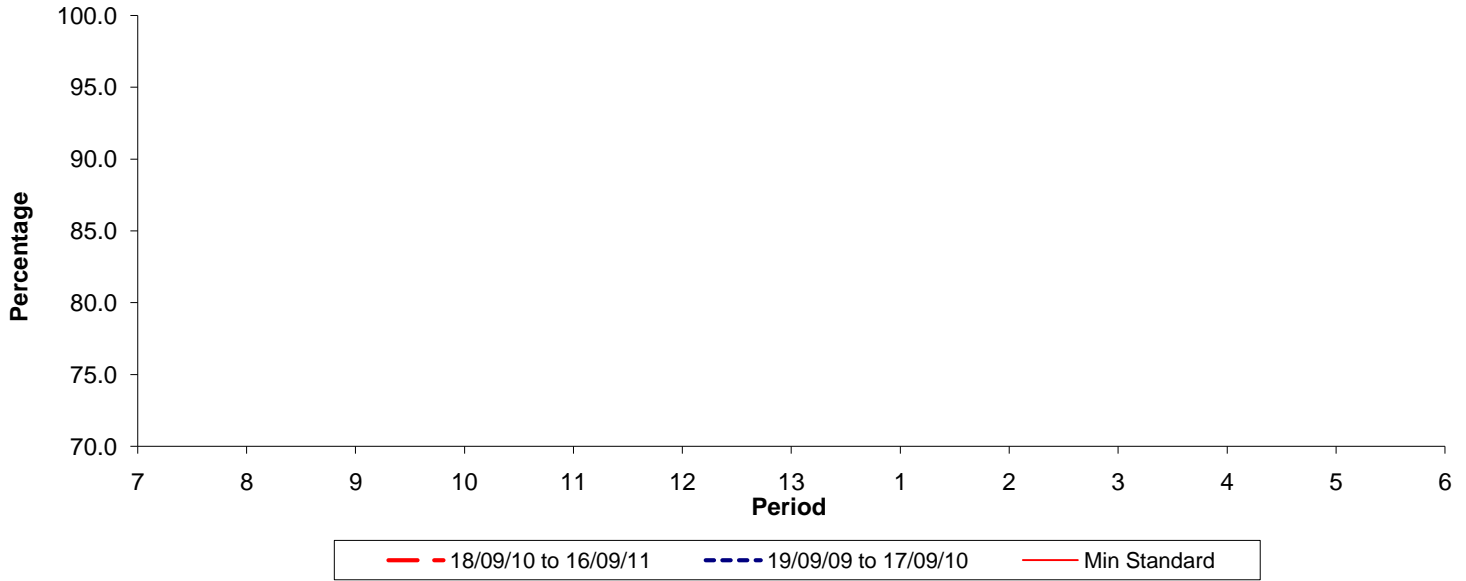

Reliability Performance (Low Frequency)

% Departing On Time

Date Range / Period	7	8	9	10	11	12	13	1	2	3	4	5	6
18/09/10 to 16/09/11													
19/09/09 to 17/09/10													
Min Standard													

On Time figures are based on 12 weeks data

Kilometre Performance

% Kilometres Operated

Date Range / Period	7	8	9	10	11	12	13	1	2	3	4	5	6
18/09/10 to 16/09/11	99.97	98.60	99.77	96.26	99.93	98.96	100.00	99.86	99.94	99.03	99.44	98.02	98.16
19/09/09 to 17/09/10	99.60	99.80	99.73	99.39	99.76	99.61	99.56	99.94	99.92	99.56	100.00	99.78	99.49
Min Standard	99.00	99.00	99.00	99.00	99.00	99.00	99.00	99.00	99.00	99.00	99.00	99.00	99.00

Kilometre figures are based on 4 weeks data