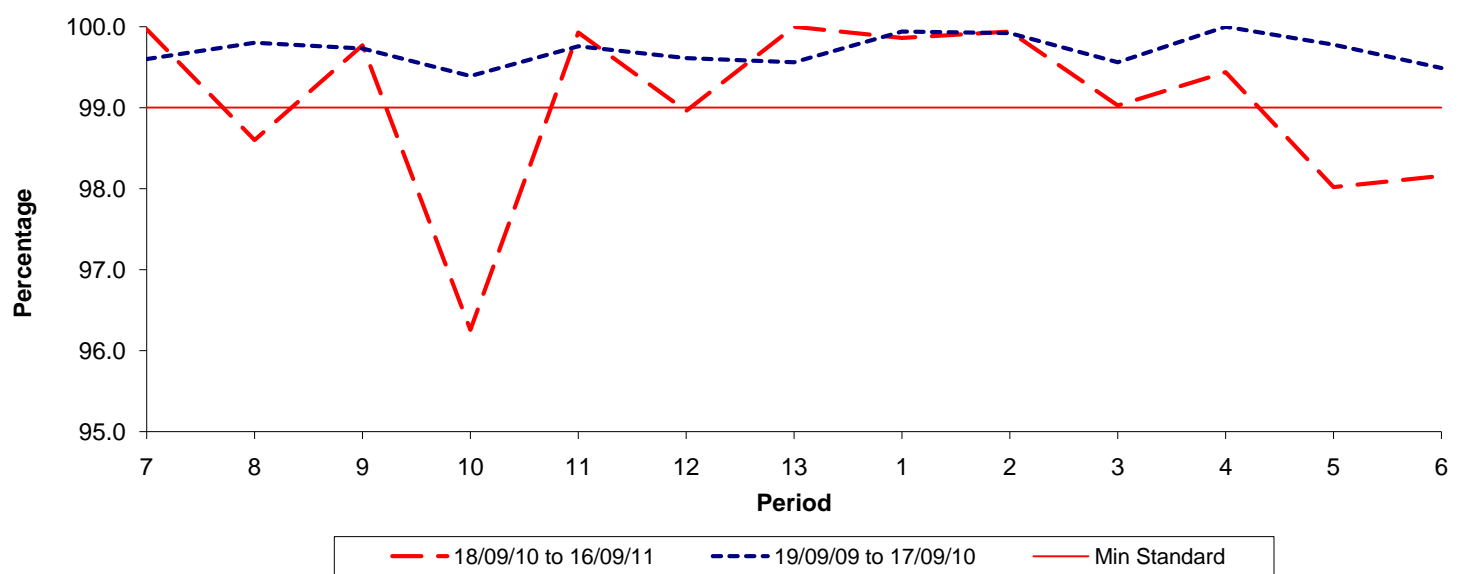

Reliability Performance (Low Frequency)

% Departing On Time

Date Range / Period	7	8	9	10	11	12	13	1	2	3	4	5	6
18/09/10 to 16/09/11													
19/09/09 to 17/09/10													
Min Standard													

On Time figures are based on 12 weeks data

Kilometre Performance

% Kilometres Operated

Date Range / Period	7	8	9	10	11	12	13	1	2	3	4	5	6
18/09/10 to 16/09/11	99.97	98.60	99.77	96.26	99.93	98.96	100.00	99.86	99.94	99.03	99.44	98.02	98.16
19/09/09 to 17/09/10	99.60	99.80	99.73	99.39	99.76	99.61	99.56	99.94	99.92	99.56	100.00	99.78	99.49
Min Standard	99.00	99.00	99.00	99.00	99.00	99.00	99.00	99.00	99.00	99.00	99.00	99.00	99.00

Kilometre figures are based on 4 weeks data