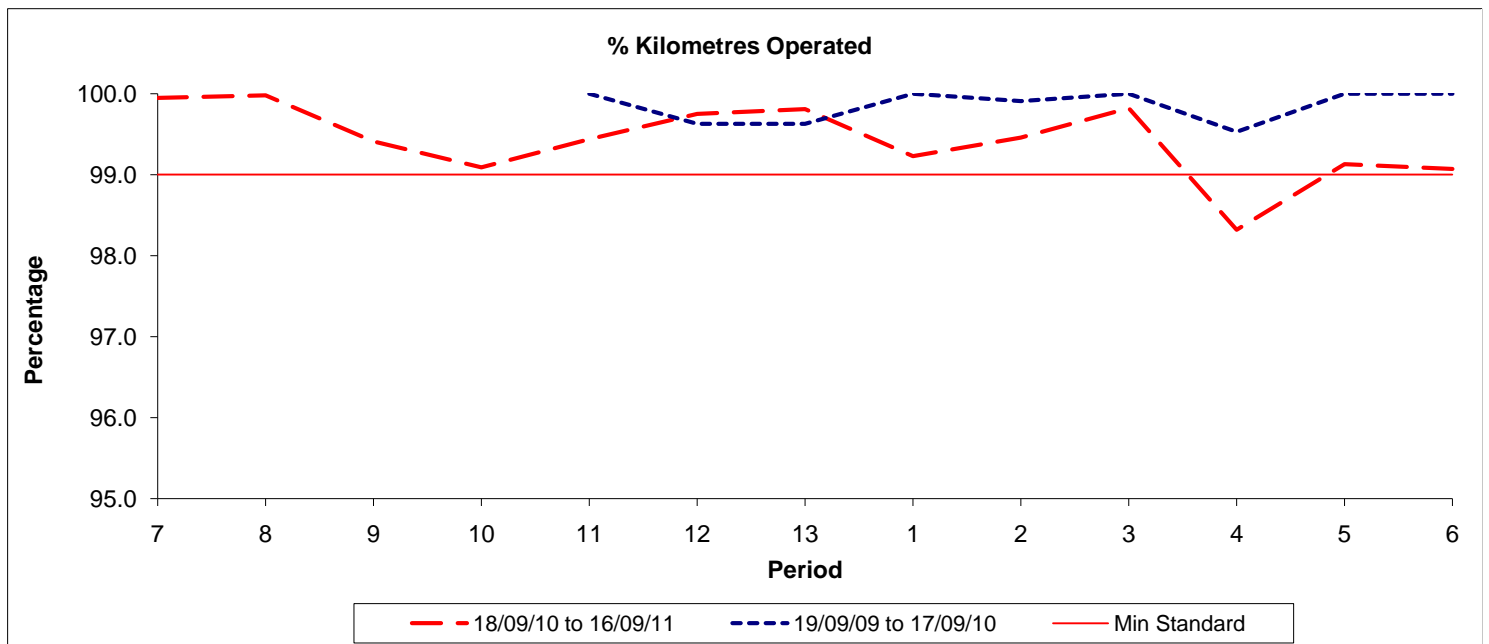

Reliability Performance (Low Frequency)

Date Range / Period	7	8	9	10	11	12	13	1	2	3	4	5	6
18/09/10 to 16/09/11	76.30	72.10	71.80	75.60	77.20	76.20	79.30	80.90	80.90	79.30	73.20	73.80	78.60
19/09/09 to 17/09/10					75.40	76.20	77.60	80.40	83.40	84.10	81.00	80.10	78.60
Min Standard	85.00	85.00	85.00	85.00	85.00	85.00	85.00	85.00	85.00	85.00	85.00	85.00	85.00

On Time figures are based on 12 weeks data

Kilometre Performance

Date Range / Period	7	8	9	10	11	12	13	1	2	3	4	5	6
18/09/10 to 16/09/11	99.95	99.98	99.41	99.09	99.44	99.75	99.81	99.23	99.46	99.82	98.32	99.13	99.07
19/09/09 to 17/09/10					100.00	99.63	99.63	100.00	99.91	100.00	99.53	100.00	100.00
Min Standard	99.00	99.00	99.00	99.00	99.00	99.00	99.00	99.00	99.00	99.00	99.00	99.00	99.00

Kilometre figures are based on 4 weeks data