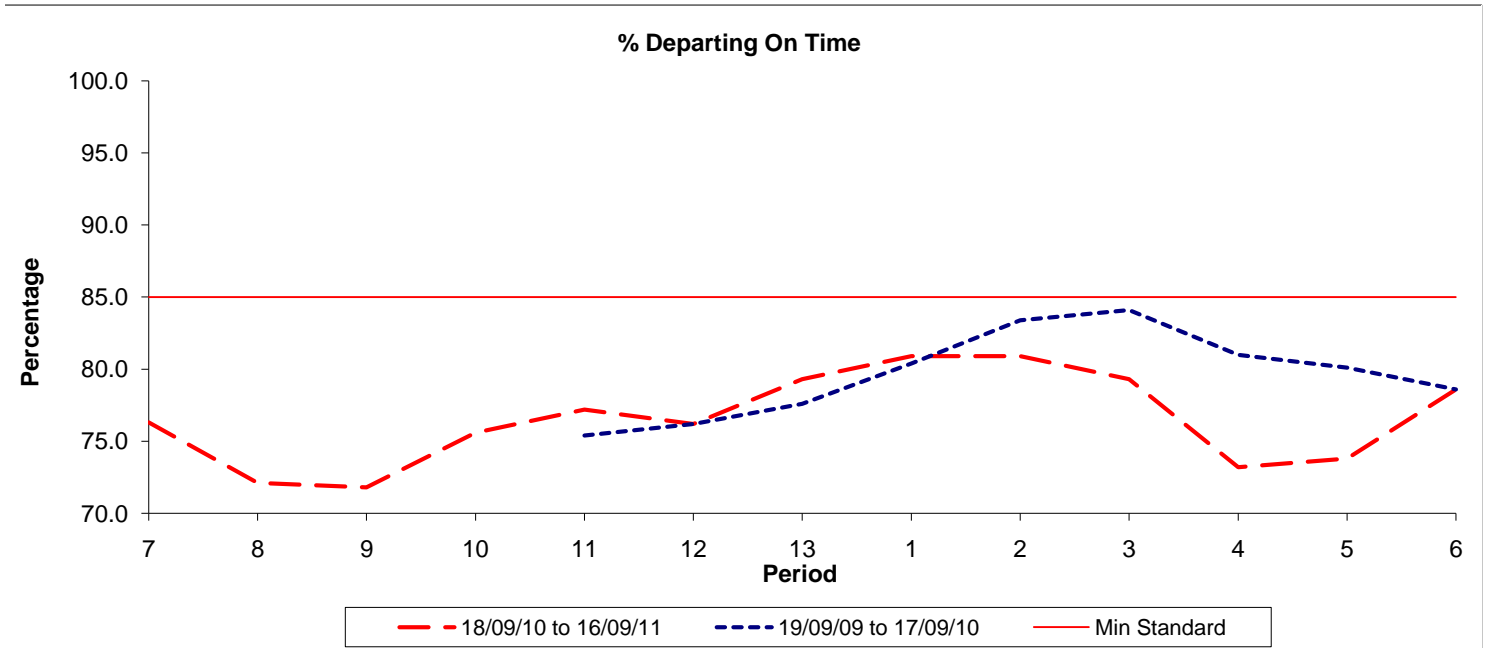

Reliability Performance (Low Frequency)

Date Range / Period	7	8	9	10	11	12	13	1	2	3	4	5	6
18/09/10 to 16/09/11	76.30	72.10	71.80	75.60	77.20	76.20	79.30	80.90	80.90	79.30	73.20	73.80	78.60
19/09/09 to 17/09/10					75.40	76.20	77.60	80.40	83.40	84.10	81.00	80.10	78.60
Min Standard	85.00	85.00	85.00	85.00	85.00	85.00	85.00	85.00	85.00	85.00	85.00	85.00	85.00

On Time figures are based on 12 weeks data

Kilometre Performance

Date Range / Period	7	8	9	10	11	12	13	1	2	3	4	5	6
18/09/10 to 16/09/11	99.95	99.98	99.41	99.09	99.44	99.75	99.81	99.23	99.46	99.82	98.32	99.13	99.07
19/09/09 to 17/09/10					100.00	99.63	99.63	100.00	99.91	100.00	99.53	100.00	100.00
Min Standard	99.00	99.00	99.00	99.00	99.00	99.00	99.00	99.00	99.00	99.00	99.00	99.00	99.00

Kilometre figures are based on 4 weeks data