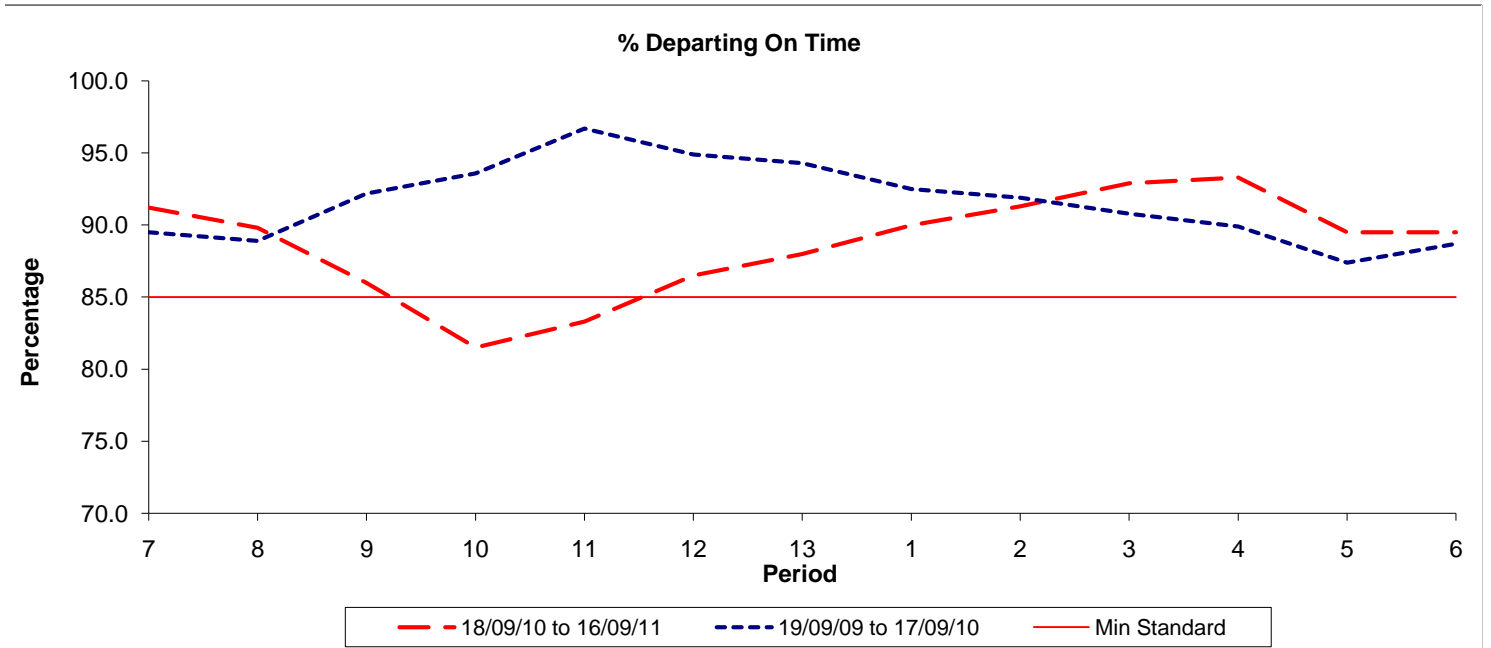

Reliability Performance (Low Frequency)

Date Range / Period	7	8	9	10	11	12	13	1	2	3	4	5	6
18/09/10 to 16/09/11	91.20	89.80	86.00	81.50	83.30	86.50	88.00	90.00	91.30	92.90	93.30	89.50	89.50
19/09/09 to 17/09/10	89.50	88.90	92.20	93.60	96.70	94.90	94.30	92.50	91.90	90.80	89.90	87.40	88.70
Min Standard	85.00	85.00	85.00	85.00	85.00	85.00	85.00	85.00	85.00	85.00	85.00	85.00	85.00

On Time figures are based on 12 weeks data

Kilometre Performance

Date Range / Period	7	8	9	10	11	12	13	1	2	3	4	5	6
18/09/10 to 16/09/11	97.76	98.35	98.19	96.43	98.31	98.51	98.72	98.79	98.26	98.99	98.26	97.62	98.42
19/09/09 to 17/09/10	99.95	97.96	99.03	99.03	99.61	99.47	99.45	99.81	99.21	99.28	98.10	98.36	98.64
Min Standard	99.00	99.00	99.00	99.00	99.00	99.00	99.00	99.00	99.00	99.00	99.00	99.00	99.00

Kilometre figures are based on 4 weeks data