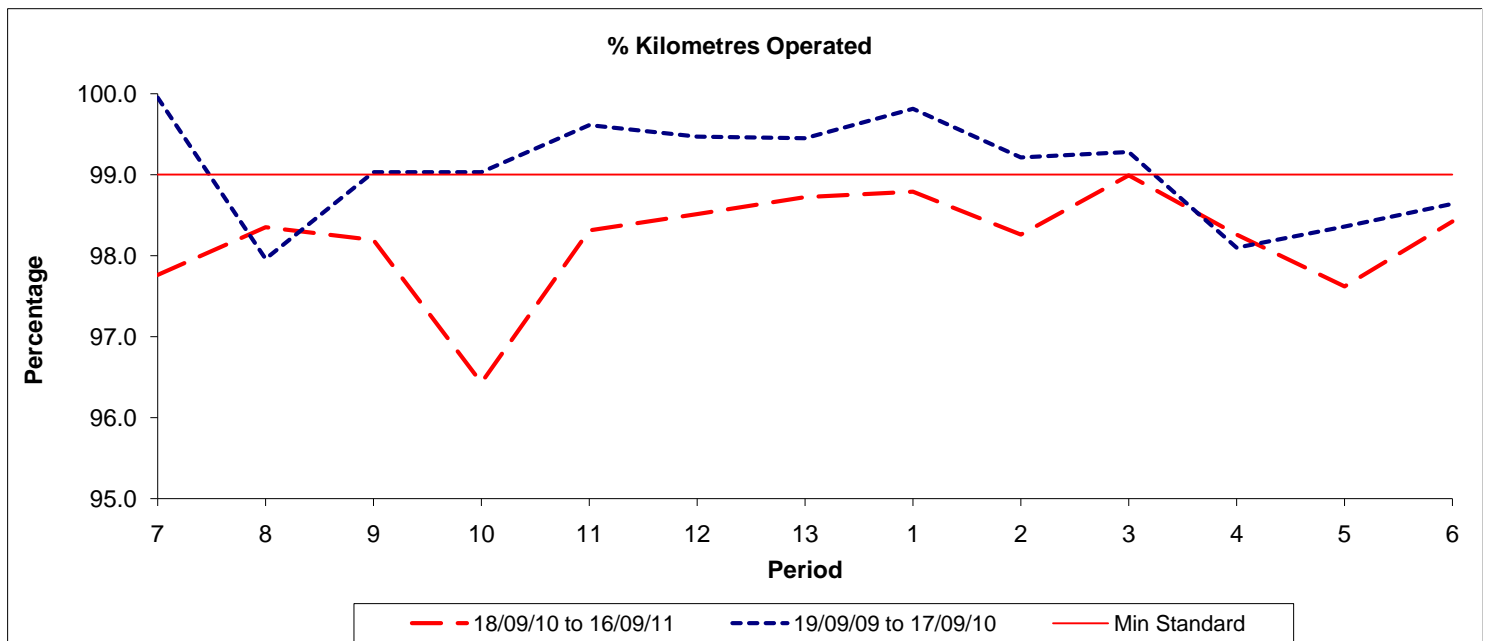

Reliability Performance (Low Frequency)

Date Range / Period	7	8	9	10	11	12	13	1	2	3	4	5	6
18/09/10 to 16/09/11	91.20	89.80	86.00	81.50	83.30	86.50	88.00	90.00	91.30	92.90	93.30	89.50	89.50
19/09/09 to 17/09/10	89.50	88.90	92.20	93.60	96.70	94.90	94.30	92.50	91.90	90.80	89.90	87.40	88.70
Min Standard	85.00	85.00	85.00	85.00	85.00	85.00	85.00	85.00	85.00	85.00	85.00	85.00	85.00

On Time figures are based on 12 weeks data

Kilometre Performance

Date Range / Period	7	8	9	10	11	12	13	1	2	3	4	5	6
18/09/10 to 16/09/11	97.76	98.35	98.19	96.43	98.31	98.51	98.72	98.79	98.26	98.99	98.26	97.62	98.42
19/09/09 to 17/09/10	99.95	97.96	99.03	99.03	99.61	99.47	99.45	99.81	99.21	99.28	98.10	98.36	98.64
Min Standard	99.00	99.00	99.00	99.00	99.00	99.00	99.00	99.00	99.00	99.00	99.00	99.00	99.00

Kilometre figures are based on 4 weeks data