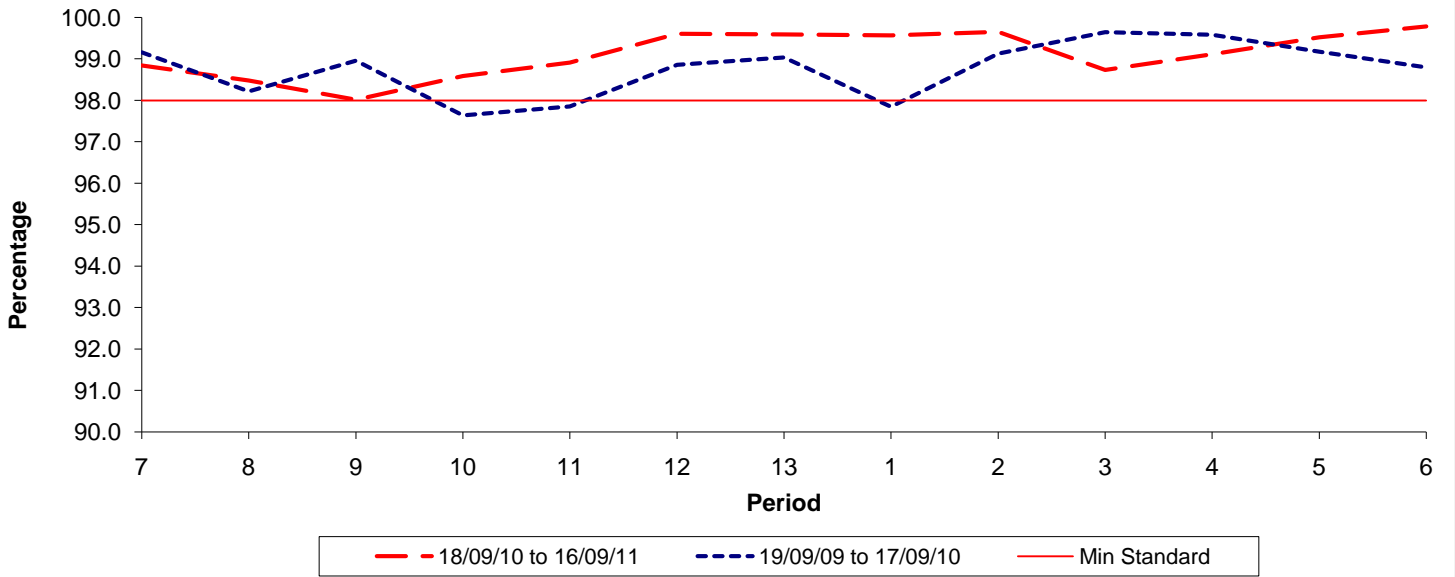

Reliability Performance (Low Frequency)

% Departing On Time

Date Range / Period	7	8	9	10	11	12	13	1	2	3	4	5	6
18/09/10 to 16/09/11	84.40	80.20	80.80	78.10	85.90	86.10	85.40	84.10	82.80	87.30	87.10	87.60	86.50
19/09/09 to 17/09/10	92.30	88.10	87.30	83.30	84.30	84.70	82.50	82.50	80.30	83.70	86.90	87.30	86.40
Min Standard	82.00	82.00	82.00	82.00	82.00	82.00	82.00	82.00	82.00	82.00	82.00	82.00	82.00

On Time figures are based on 12 weeks data

Kilometre Performance

% Kilometres Operated

Date Range / Period	7	8	9	10	11	12	13	1	2	3	4	5	6
18/09/10 to 16/09/11	98.85	98.48	98.02	98.59	98.92	99.61	99.60	99.57	99.66	98.74	99.12	99.53	99.79
19/09/09 to 17/09/10	99.16	98.22	98.96	97.64	97.86	98.86	99.04	97.85	99.13	99.65	99.59	99.18	98.80
Min Standard	98.00	98.00	98.00	98.00	98.00	98.00	98.00	98.00	98.00	98.00	98.00	98.00	98.00

Kilometre figures are based on 4 weeks data