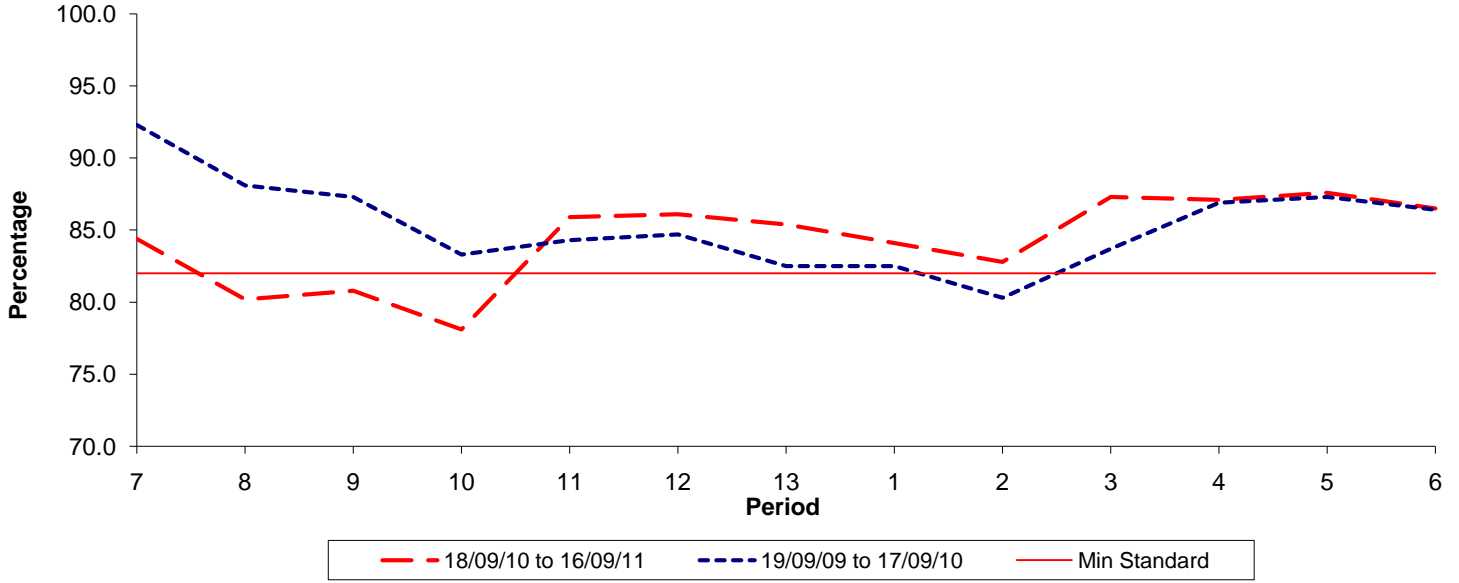

Reliability Performance (Low Frequency)

% Departing On Time

Date Range / Period	7	8	9	10	11	12	13	1	2	3	4	5	6
18/09/10 to 16/09/11	84.40	80.20	80.80	78.10	85.90	86.10	85.40	84.10	82.80	87.30	87.10	87.60	86.50
19/09/09 to 17/09/10	92.30	88.10	87.30	83.30	84.30	84.70	82.50	82.50	80.30	83.70	86.90	87.30	86.40
Min Standard	82.00	82.00	82.00	82.00	82.00	82.00	82.00	82.00	82.00	82.00	82.00	82.00	82.00

On Time figures are based on 12 weeks data

Kilometre Performance

% Kilometres Operated

Date Range / Period	7	8	9	10	11	12	13	1	2	3	4	5	6
18/09/10 to 16/09/11	98.85	98.48	98.02	98.59	98.92	99.61	99.60	99.57	99.66	98.74	99.12	99.53	99.79
19/09/09 to 17/09/10	99.16	98.22	98.96	97.64	97.86	98.86	99.04	97.85	99.13	99.65	99.59	99.18	98.80
Min Standard	98.00	98.00	98.00	98.00	98.00	98.00	98.00	98.00	98.00	98.00	98.00	98.00	98.00

Kilometre figures are based on 4 weeks data