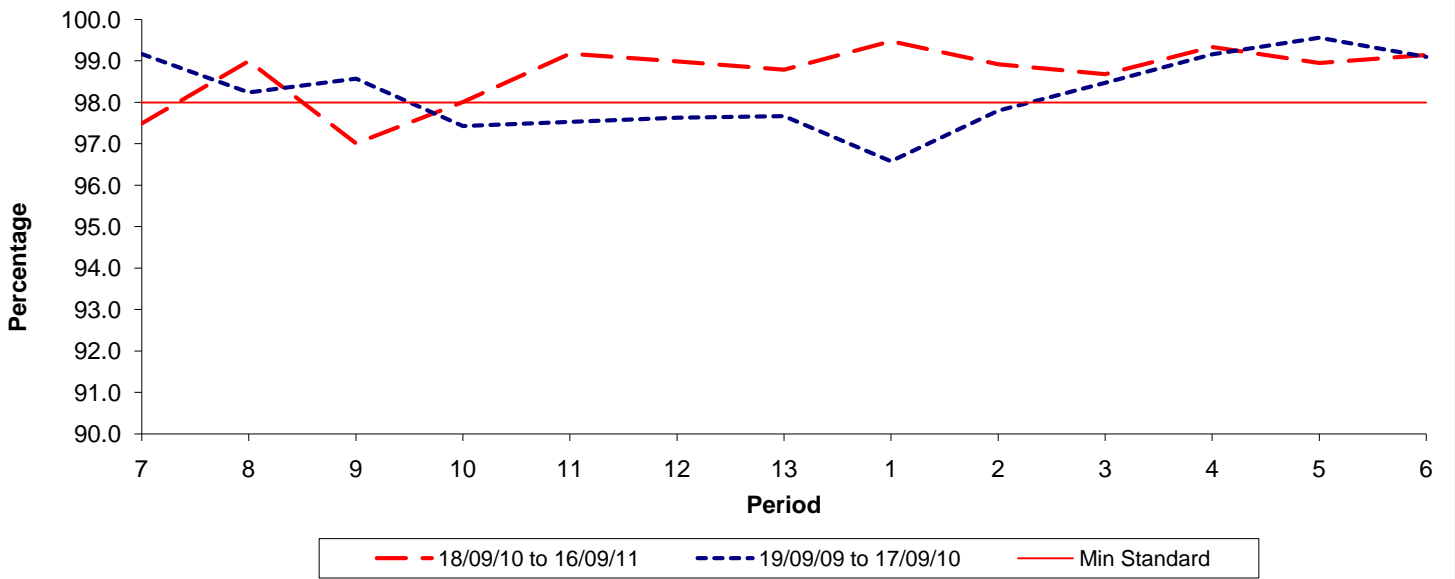

Reliability Performance (Low Frequency)

% Departing On Time

Date Range / Period	7	8	9	10	11	12	13	1	2	3	4	5	6
18/09/10 to 16/09/11	83.30	83.10	80.80	82.70	83.10	84.10	86.80	87.50	87.10	86.40	86.90	86.80	86.50
19/09/09 to 17/09/10	86.80	81.50	80.40	77.20	78.30	79.40	78.00	77.10	74.00	75.10	80.40	86.10	87.10
Min Standard	82.00	82.00	82.00	82.00	82.00	82.00	82.00	82.00	82.00	82.00	82.00	82.00	82.00

On Time figures are based on 12 weeks data

Kilometre Performance

% Kilometres Operated

Date Range / Period	7	8	9	10	11	12	13	1	2	3	4	5	6
18/09/10 to 16/09/11	97.49	99.00	97.01	98.01	99.18	98.99	98.79	99.48	98.92	98.68	99.34	98.95	99.15
19/09/09 to 17/09/10	99.17	98.24	98.57	97.43	97.53	97.63	97.67	96.58	97.80	98.47	99.16	99.56	99.10
Min Standard	98.00	98.00	98.00	98.00	98.00	98.00	98.00	98.00	98.00	98.00	98.00	98.00	98.00

Kilometre figures are based on 4 weeks data