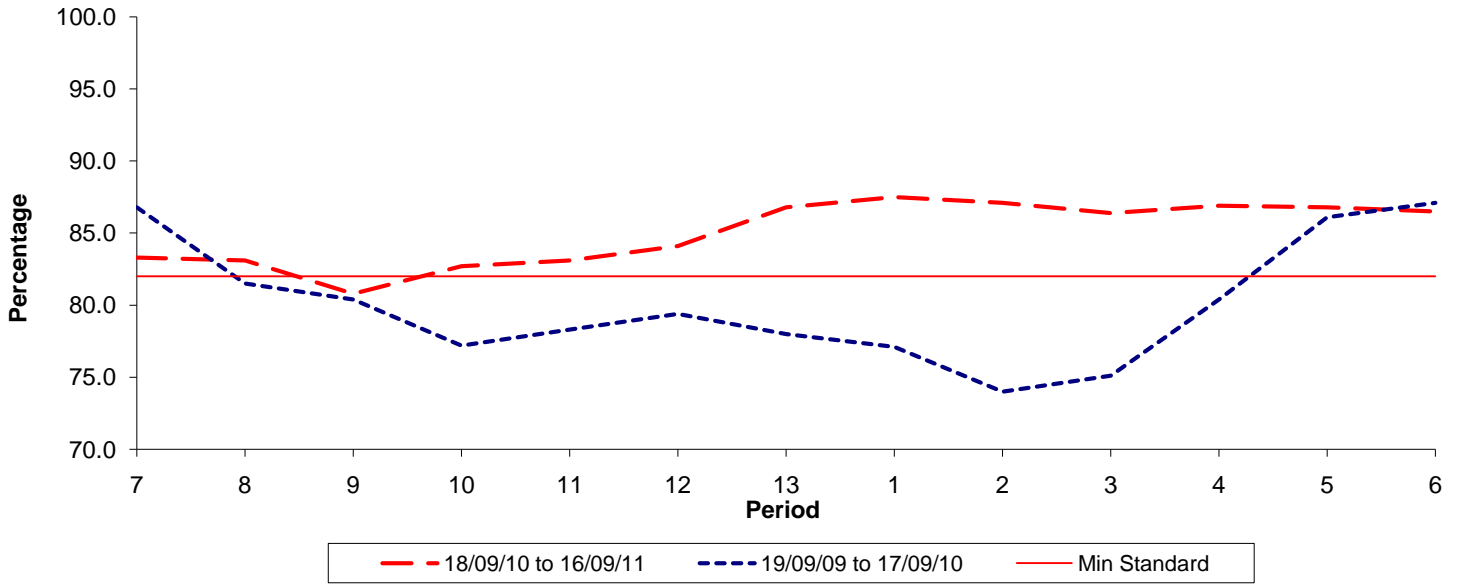

Reliability Performance (Low Frequency)

% Departing On Time

Date Range / Period	7	8	9	10	11	12	13	1	2	3	4	5	6
18/09/10 to 16/09/11	83.30	83.10	80.80	82.70	83.10	84.10	86.80	87.50	87.10	86.40	86.90	86.80	86.50
19/09/09 to 17/09/10	86.80	81.50	80.40	77.20	78.30	79.40	78.00	77.10	74.00	75.10	80.40	86.10	87.10
Min Standard	82.00	82.00	82.00	82.00	82.00	82.00	82.00	82.00	82.00	82.00	82.00	82.00	82.00

On Time figures are based on 12 weeks data

Kilometre Performance

% Kilometres Operated

Date Range / Period	7	8	9	10	11	12	13	1	2	3	4	5	6
18/09/10 to 16/09/11	97.49	99.00	97.01	98.01	99.18	98.99	98.79	99.48	98.92	98.68	99.34	98.95	99.15
19/09/09 to 17/09/10	99.17	98.24	98.57	97.43	97.53	97.63	97.67	96.58	97.80	98.47	99.16	99.56	99.10
Min Standard	98.00	98.00	98.00	98.00	98.00	98.00	98.00	98.00	98.00	98.00	98.00	98.00	98.00

Kilometre figures are based on 4 weeks data