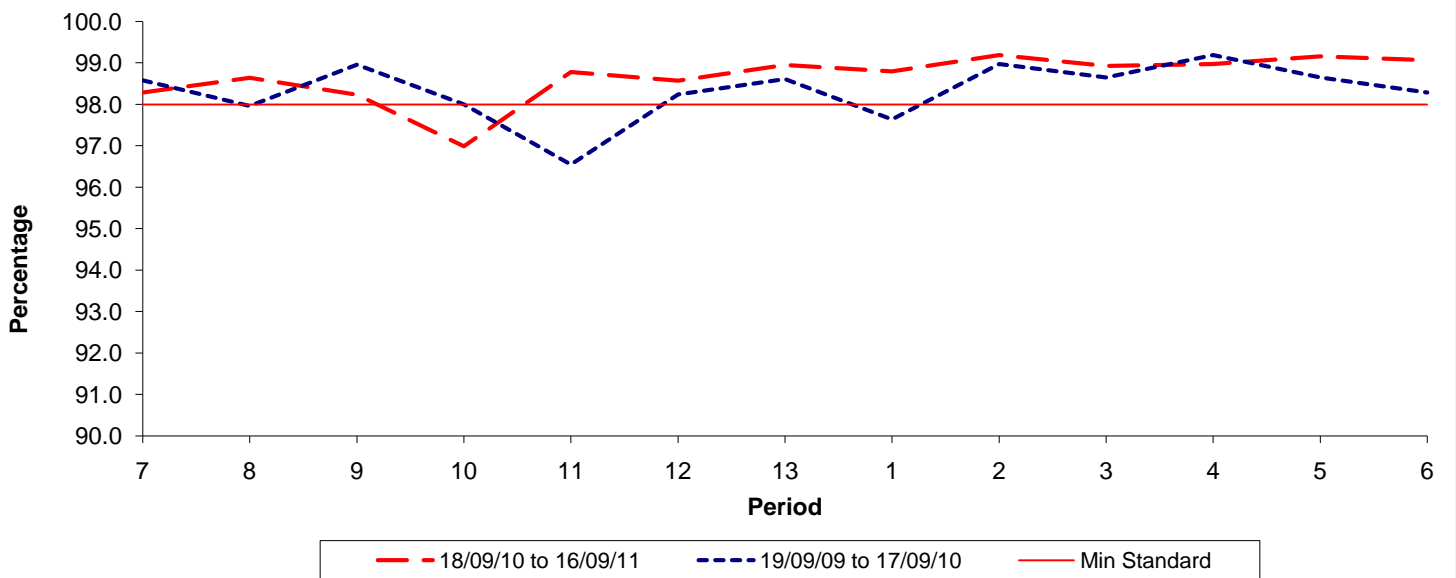

Reliability Performance (Low Frequency)

% Departing On Time

Date Range / Period	7	8	9	10	11	12	13	1	2	3	4	5	6
18/09/10 to 16/09/11	79.50	79.40	77.90	81.00	80.10	81.00	81.20	83.40	83.80	82.50	81.20	82.50	85.60
19/09/09 to 17/09/10	81.60	74.20	75.00	74.70	76.10	75.70	76.40	79.50	80.00	79.80	80.50	81.90	82.40
Min Standard	78.00	78.00	78.00	78.00	78.00	78.00	78.00	78.00	78.00	78.00	78.00	78.00	78.00

On Time figures are based on 12 weeks data

Kilometre Performance

% Kilometres Operated

Date Range / Period	7	8	9	10	11	12	13	1	2	3	4	5	6
18/09/10 to 16/09/11	98.29	98.64	98.23	96.99	98.78	98.57	98.95	98.80	99.19	98.93	98.97	99.16	99.07
19/09/09 to 17/09/10	98.58	97.96	98.96	98.00	96.55	98.24	98.61	97.64	98.97	98.65	99.19	98.65	98.29
Min Standard	98.00	98.00	98.00	98.00	98.00	98.00	98.00	98.00	98.00	98.00	98.00	98.00	98.00

Kilometre figures are based on 4 weeks data