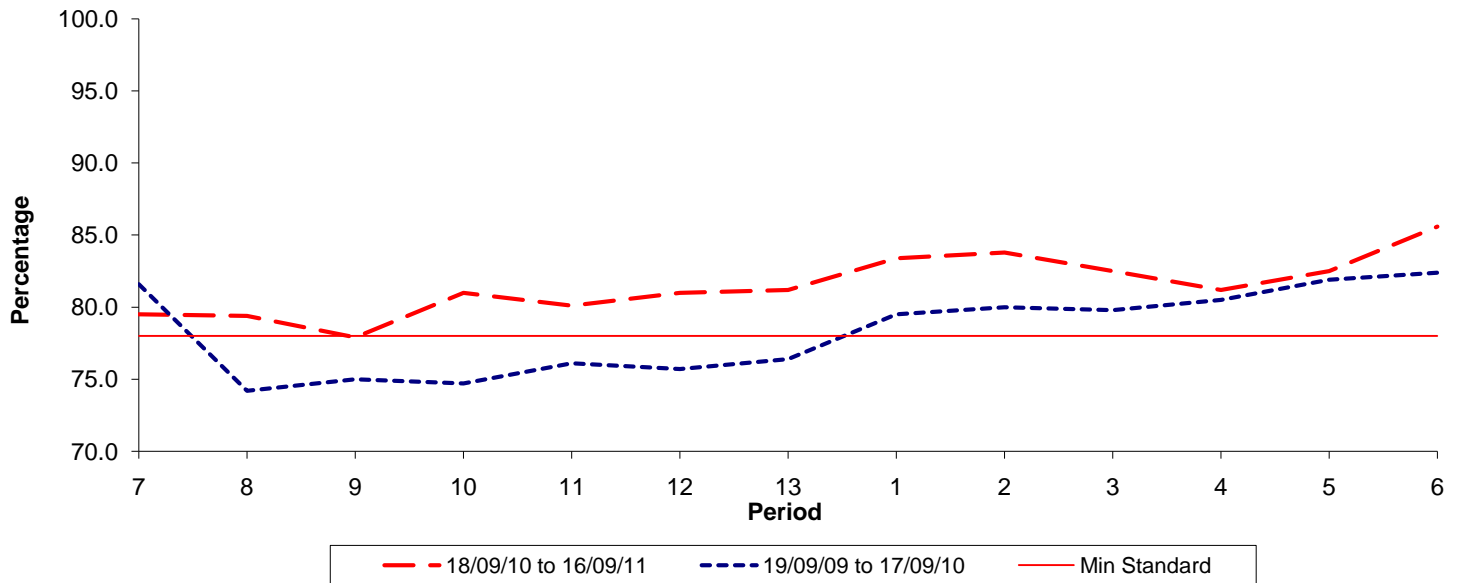

Reliability Performance (Low Frequency)

% Departing On Time

Date Range / Period	7	8	9	10	11	12	13	1	2	3	4	5	6
18/09/10 to 16/09/11	79.50	79.40	77.90	81.00	80.10	81.00	81.20	83.40	83.80	82.50	81.20	82.50	85.60
19/09/09 to 17/09/10	81.60	74.20	75.00	74.70	76.10	75.70	76.40	79.50	80.00	79.80	80.50	81.90	82.40
Min Standard	78.00	78.00	78.00	78.00	78.00	78.00	78.00	78.00	78.00	78.00	78.00	78.00	78.00

On Time figures are based on 12 weeks data

Kilometre Performance

% Kilometres Operated

Date Range / Period	7	8	9	10	11	12	13	1	2	3	4	5	6
18/09/10 to 16/09/11	98.29	98.64	98.23	96.99	98.78	98.57	98.95	98.80	99.19	98.93	98.97	99.16	99.07
19/09/09 to 17/09/10	98.58	97.96	98.96	98.00	96.55	98.24	98.61	97.64	98.97	98.65	99.19	98.65	98.29
Min Standard	98.00	98.00	98.00	98.00	98.00	98.00	98.00	98.00	98.00	98.00	98.00	98.00	98.00

Kilometre figures are based on 4 weeks data