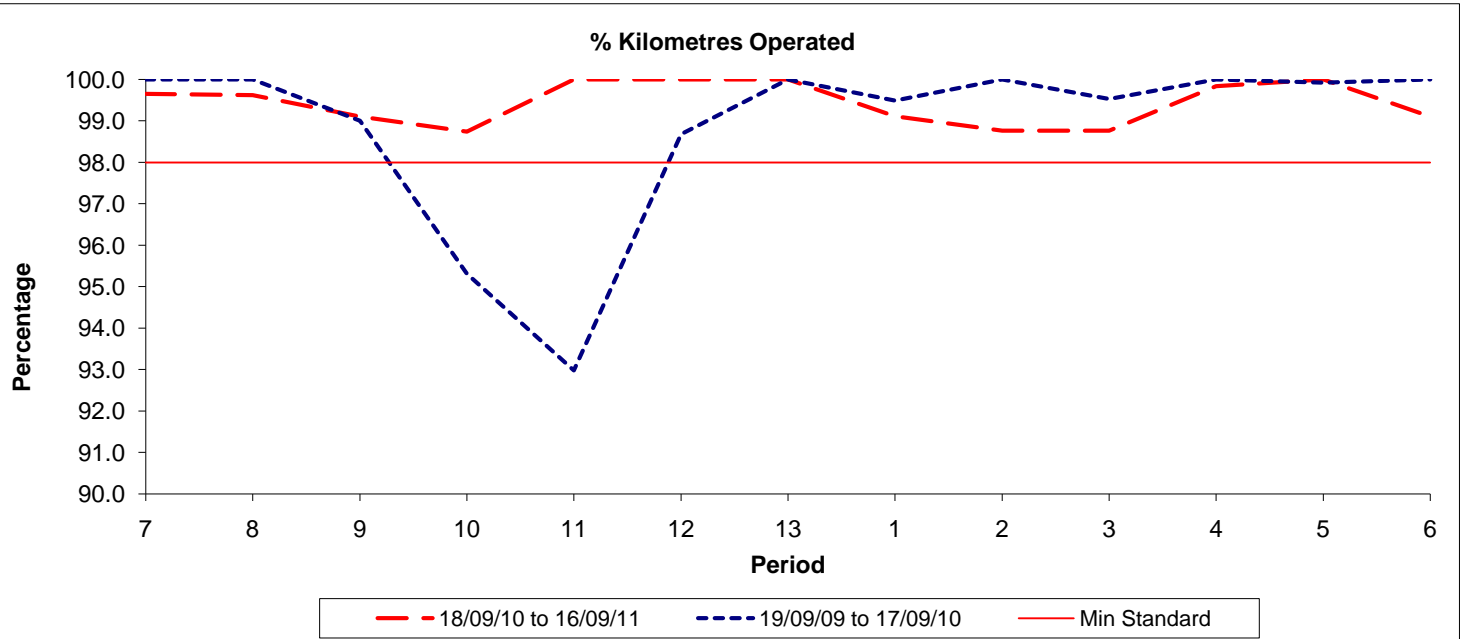

Reliability Performance (Low Frequency)

Date Range / Period	7	8	9	10	11	12	13	1	2	3	4	5	6
18/09/10 to 16/09/11	100.00	100.00	100.00	100.00	100.00	95.40	93.50	92.50	96.10	100.00	100.00	100.00	94.90
19/09/09 to 17/09/10	96.20	95.80	84.50	84.20	79.40	94.90	95.90	95.80	94.70	95.90	96.20	100.00	100.00
Min Standard	86.00	86.00	86.00	86.00	86.00	86.00	86.00	86.00	86.00	90.00	90.00	90.00	90.00

On Time figures are based on 12 weeks data

Kilometre Performance

Date Range / Period	7	8	9	10	11	12	13	1	2	3	4	5	6
18/09/10 to 16/09/11	99.65	99.62	99.10	98.74	100.00	100.00	100.00	99.11	98.76	98.76	99.84	100.00	99.10
19/09/09 to 17/09/10	100.00	100.00	99.00	95.31	92.98	98.68	100.00	99.49	100.00	99.53	100.00	99.92	100.00
Min Standard	98.00	98.00	98.00	98.00	98.00	98.00	98.00	98.00	98.00	98.00	98.00	98.00	98.00

Kilometre figures are based on 4 weeks data