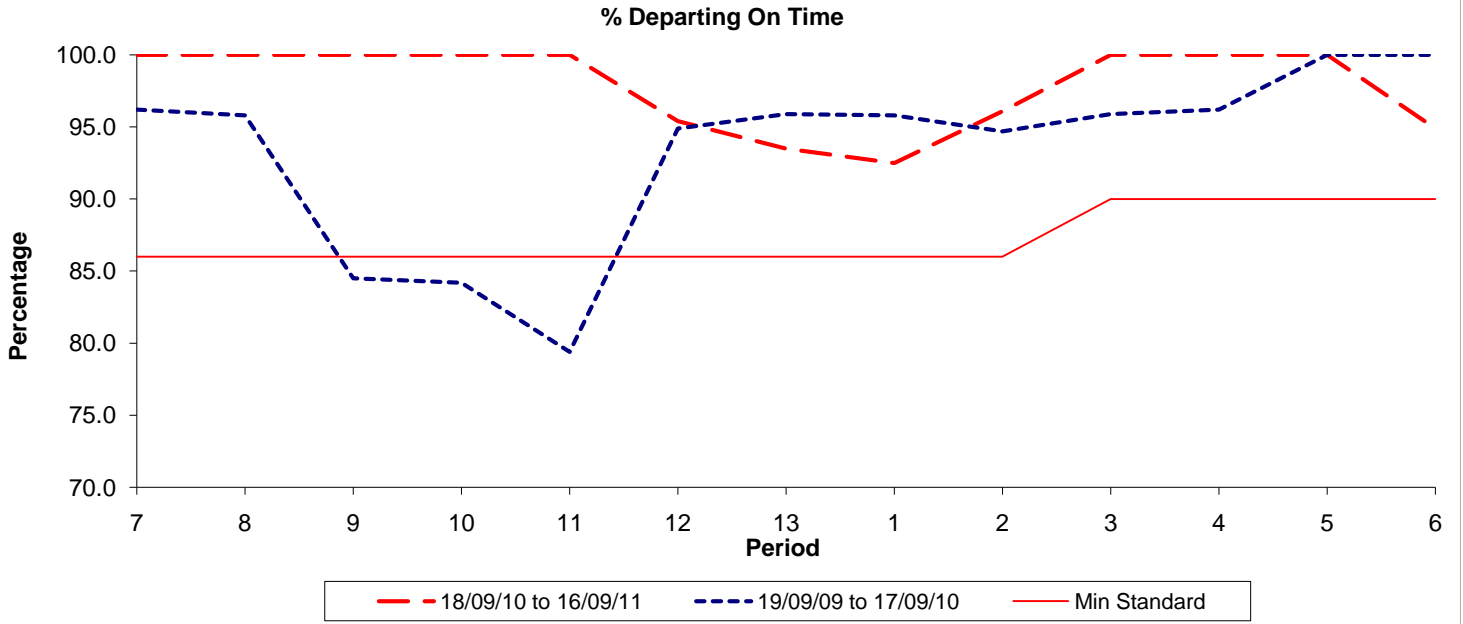

Reliability Performance (Low Frequency)

Date Range / Period	7	8	9	10	11	12	13	1	2	3	4	5	6
18/09/10 to 16/09/11	100.00	100.00	100.00	100.00	100.00	95.40	93.50	92.50	96.10	100.00	100.00	100.00	94.90
19/09/09 to 17/09/10	96.20	95.80	84.50	84.20	79.40	94.90	95.90	95.80	94.70	95.90	96.20	100.00	100.00
Min Standard	86.00	86.00	86.00	86.00	86.00	86.00	86.00	86.00	86.00	90.00	90.00	90.00	90.00

On Time figures are based on 12 weeks data

Kilometre Performance

Date Range / Period	7	8	9	10	11	12	13	1	2	3	4	5	6
18/09/10 to 16/09/11	99.65	99.62	99.10	98.74	100.00	100.00	100.00	99.11	98.76	98.76	99.84	100.00	99.10
19/09/09 to 17/09/10	100.00	100.00	99.00	95.31	92.98	98.68	100.00	99.49	100.00	99.53	100.00	99.92	100.00
Min Standard	98.00	98.00	98.00	98.00	98.00	98.00	98.00	98.00	98.00	98.00	98.00	98.00	98.00

Kilometre figures are based on 4 weeks data