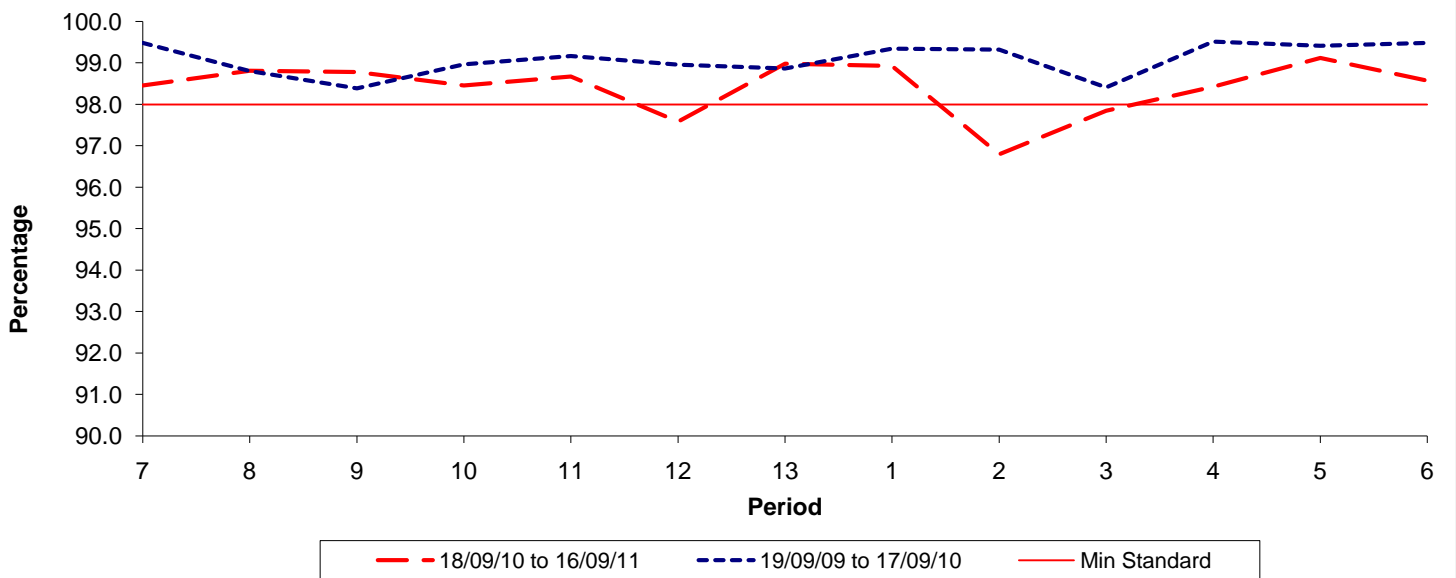

Reliability Performance (Low Frequency)

% Departing On Time

Date Range / Period	7	8	9	10	11	12	13	1	2	3	4	5	6
18/09/10 to 16/09/11	66.30	76.60	75.60	77.50	77.00	74.80	75.90	76.30	71.60	67.50	69.20	77.90	83.40
19/09/09 to 17/09/10	85.10	79.20	77.40	73.30	80.50	78.90	78.30	78.30	79.40	78.40	76.60	77.40	79.50
Min Standard	75.00	75.00	75.00	75.00	75.00	75.00	75.00	75.00	75.00	75.00	75.00	75.00	75.00

On Time figures are based on 12 weeks data

Kilometre Performance

% Kilometres Operated

Date Range / Period	7	8	9	10	11	12	13	1	2	3	4	5	6
18/09/10 to 16/09/11	98.46	98.81	98.78	98.46	98.67	97.59	98.98	98.93	96.80	97.85	98.43	99.12	98.57
19/09/09 to 17/09/10	99.49	98.81	98.39	98.97	99.17	98.96	98.87	99.35	99.33	98.41	99.52	99.42	99.49
Min Standard	98.00	98.00	98.00	98.00	98.00	98.00	98.00	98.00	98.00	98.00	98.00	98.00	98.00

Kilometre figures are based on 4 weeks data