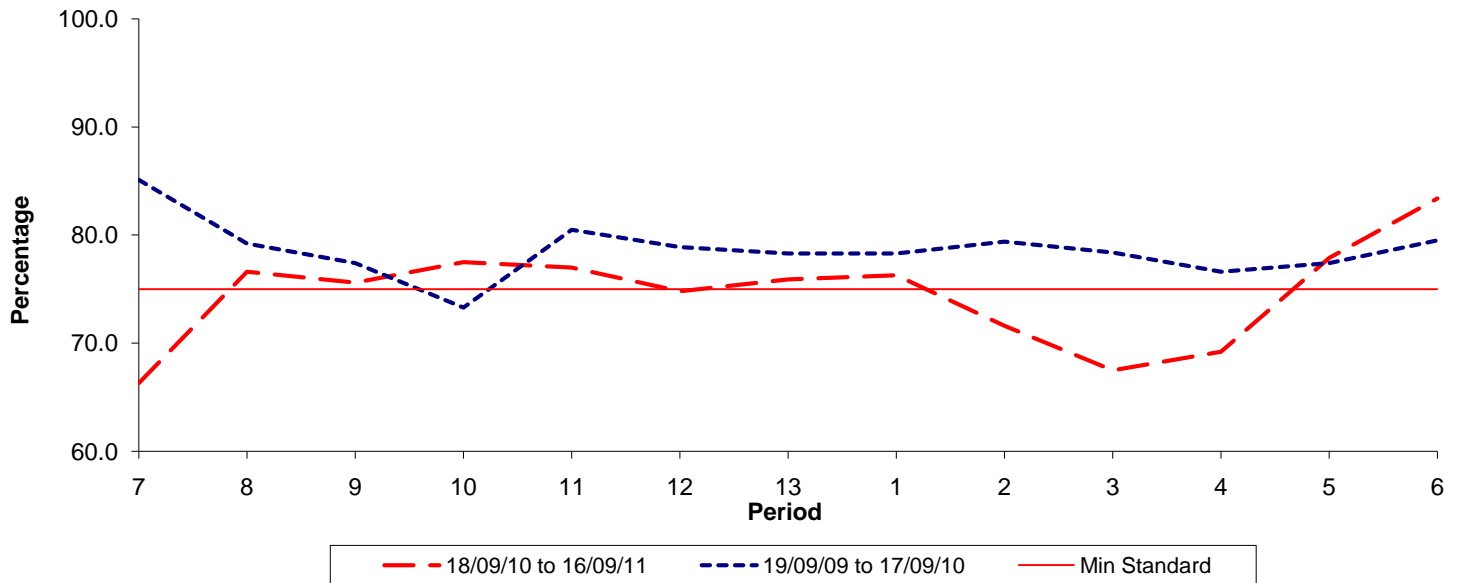

Reliability Performance (Low Frequency)

% Departing On Time

Date Range / Period	7	8	9	10	11	12	13	1	2	3	4	5	6
18/09/10 to 16/09/11	66.30	76.60	75.60	77.50	77.00	74.80	75.90	76.30	71.60	67.50	69.20	77.90	83.40
19/09/09 to 17/09/10	85.10	79.20	77.40	73.30	80.50	78.90	78.30	78.30	79.40	78.40	76.60	77.40	79.50
Min Standard	75.00	75.00	75.00	75.00	75.00	75.00	75.00	75.00	75.00	75.00	75.00	75.00	75.00

On Time figures are based on 12 weeks data

Kilometre Performance

% Kilometres Operated

Date Range / Period	7	8	9	10	11	12	13	1	2	3	4	5	6
18/09/10 to 16/09/11	98.46	98.81	98.78	98.46	98.67	97.59	98.98	98.93	96.80	97.85	98.43	99.12	98.57
19/09/09 to 17/09/10	99.49	98.81	98.39	98.97	99.17	98.96	98.87	99.35	99.33	98.41	99.52	99.42	99.49
Min Standard	98.00	98.00	98.00	98.00	98.00	98.00	98.00	98.00	98.00	98.00	98.00	98.00	98.00

Kilometre figures are based on 4 weeks data