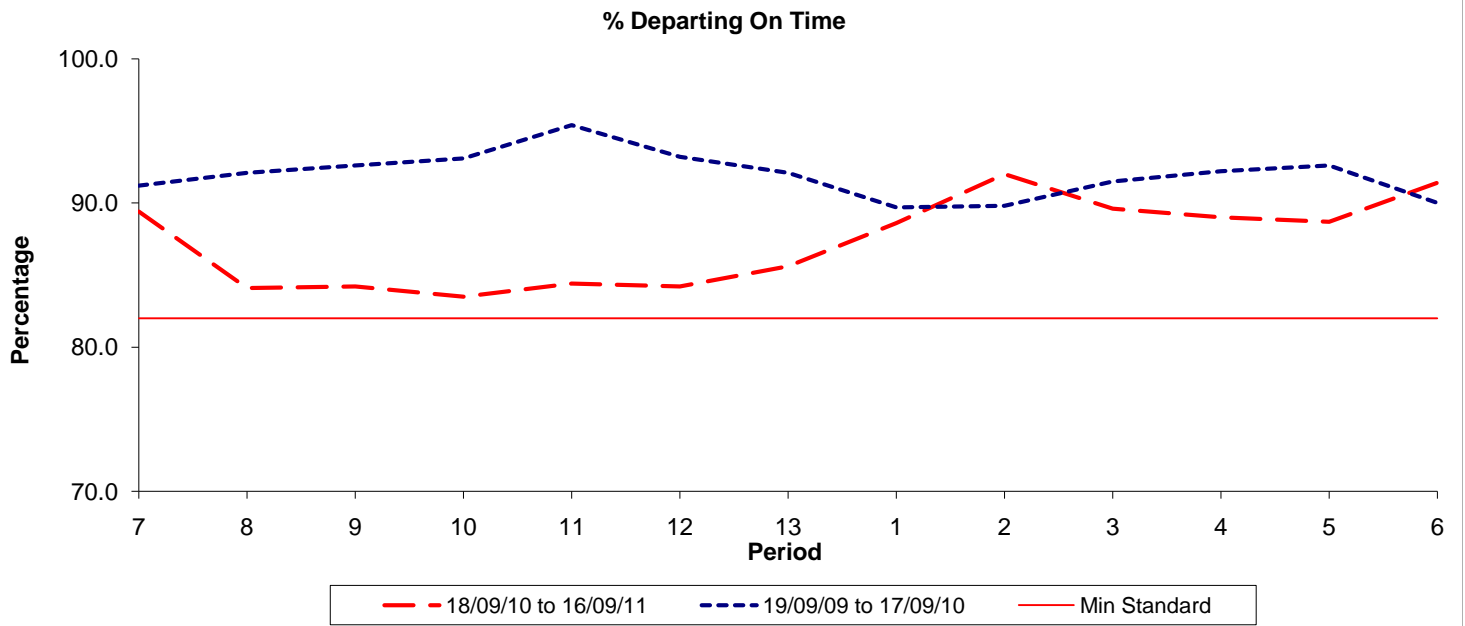

Reliability Performance (Low Frequency)

Date Range / Period	7	8	9	10	11	12	13	1	2	3	4	5	6
18/09/10 to 16/09/11	89.40	84.10	84.20	83.50	84.40	84.20	85.60	88.60	92.00	89.60	89.00	88.70	91.40
19/09/09 to 17/09/10	91.20	92.10	92.60	93.10	95.40	93.20	92.10	89.70	89.80	91.50	92.20	92.60	90.00
Min Standard	82.00	82.00	82.00	82.00	82.00	82.00	82.00	82.00	82.00	82.00	82.00	82.00	82.00

On Time figures are based on 12 weeks data

Kilometre Performance

Date Range / Period	7	8	9	10	11	12	13	1	2	3	4	5	6
18/09/10 to 16/09/11	98.63	99.16	97.58	98.48	98.59	99.37	98.46	99.36	99.15	99.54	99.66	99.61	99.16
19/09/09 to 17/09/10	99.25	99.60	99.32	99.19	99.09	99.13	99.18	99.69	99.28	99.41	99.71	99.28	99.16
Min Standard	98.00	98.00	98.00	98.00	98.00	98.00	98.00	98.00	98.00	98.00	98.00	98.00	98.00

Kilometre figures are based on 4 weeks data