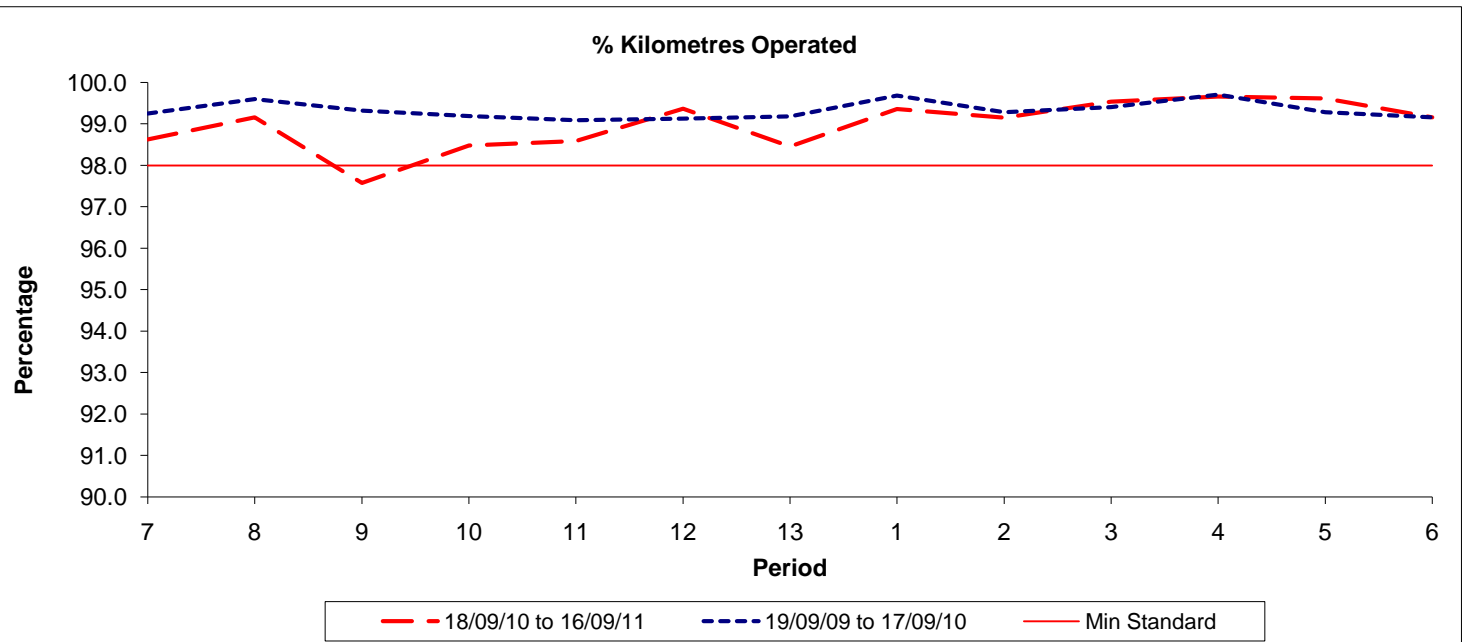

Reliability Performance (Low Frequency)

Date Range / Period	7	8	9	10	11	12	13	1	2	3	4	5	6
18/09/10 to 16/09/11	89.40	84.10	84.20	83.50	84.40	84.20	85.60	88.60	92.00	89.60	89.00	88.70	91.40
19/09/09 to 17/09/10	91.20	92.10	92.60	93.10	95.40	93.20	92.10	89.70	89.80	91.50	92.20	92.60	90.00
Min Standard	82.00	82.00	82.00	82.00	82.00	82.00	82.00	82.00	82.00	82.00	82.00	82.00	82.00

On Time figures are based on 12 weeks data

Kilometre Performance

Date Range / Period	7	8	9	10	11	12	13	1	2	3	4	5	6
18/09/10 to 16/09/11	98.63	99.16	97.58	98.48	98.59	99.37	98.46	99.36	99.15	99.54	99.66	99.61	99.16
19/09/09 to 17/09/10	99.25	99.60	99.32	99.19	99.09	99.13	99.18	99.69	99.28	99.41	99.71	99.28	99.16
Min Standard	98.00	98.00	98.00	98.00	98.00	98.00	98.00	98.00	98.00	98.00	98.00	98.00	98.00

Kilometre figures are based on 4 weeks data