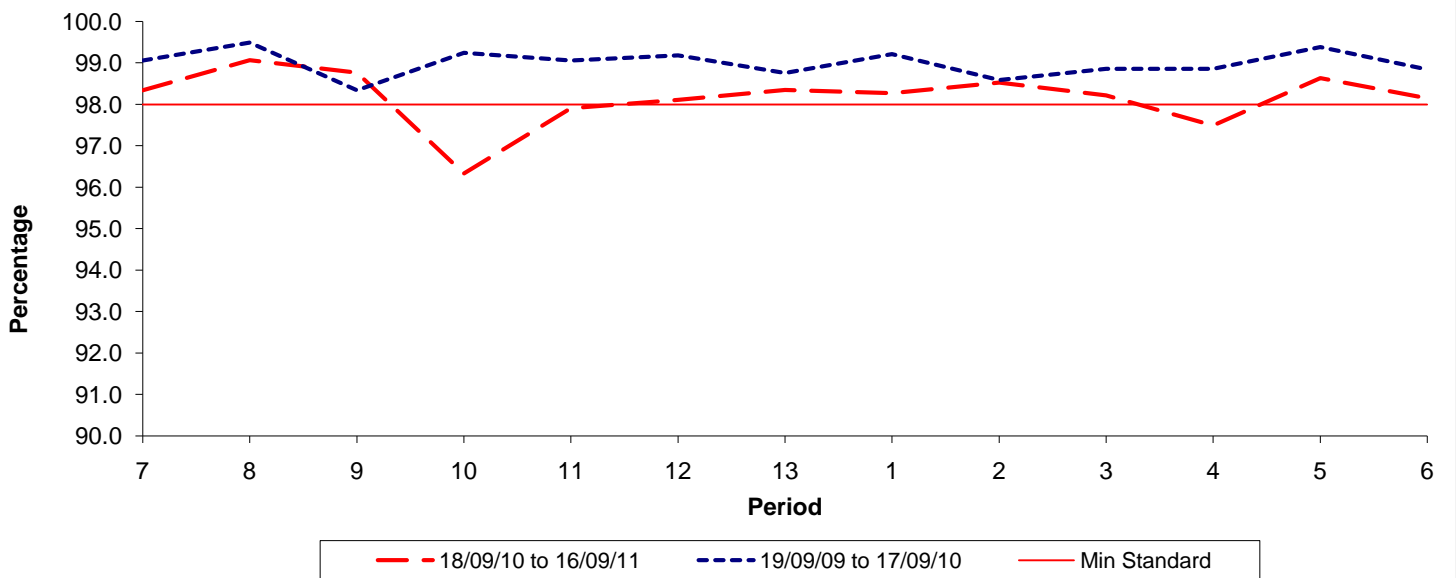

Reliability Performance (Low Frequency)

% Departing On Time

Date Range / Period	7	8	9	10	11	12	13	1	2	3	4	5	6
18/09/10 to 16/09/11	87.30	83.90	82.90	78.00	82.90	77.70	78.80	77.80	79.80	80.80	81.50	82.40	80.00
19/09/09 to 17/09/10	86.00	83.10	82.60	82.00	84.10	84.20	85.30	85.60	84.10	83.90	84.10	86.60	87.20
Min Standard	82.00	82.00	82.00	82.00	82.00	82.00	82.00	82.00	82.00	82.00	82.00	82.00	82.00

On Time figures are based on 12 weeks data

Kilometre Performance

% Kilometres Operated

Date Range / Period	7	8	9	10	11	12	13	1	2	3	4	5	6
18/09/10 to 16/09/11	98.34	99.07	98.77	96.33	97.91	98.11	98.35	98.27	98.53	98.22	97.49	98.64	98.15
19/09/09 to 17/09/10	99.06	99.49	98.34	99.24	99.06	99.18	98.76	99.21	98.59	98.86	98.86	99.38	98.84
Min Standard	98.00	98.00	98.00	98.00	98.00	98.00	98.00	98.00	98.00	98.00	98.00	98.00	98.00

Kilometre figures are based on 4 weeks data