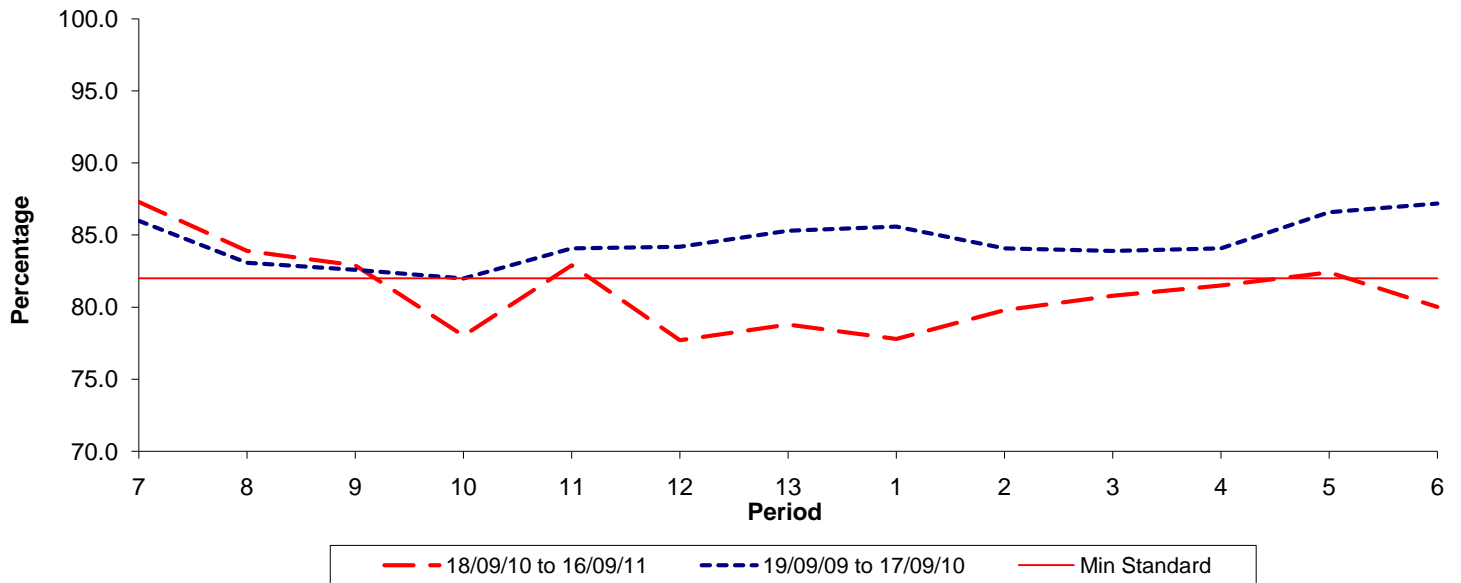

Reliability Performance (Low Frequency)

% Departing On Time

Date Range / Period	7	8	9	10	11	12	13	1	2	3	4	5	6
18/09/10 to 16/09/11	87.30	83.90	82.90	78.00	82.90	77.70	78.80	77.80	79.80	80.80	81.50	82.40	80.00
19/09/09 to 17/09/10	86.00	83.10	82.60	82.00	84.10	84.20	85.30	85.60	84.10	83.90	84.10	86.60	87.20
Min Standard	82.00	82.00	82.00	82.00	82.00	82.00	82.00	82.00	82.00	82.00	82.00	82.00	82.00

On Time figures are based on 12 weeks data

Kilometre Performance

% Kilometres Operated

Date Range / Period	7	8	9	10	11	12	13	1	2	3	4	5	6
18/09/10 to 16/09/11	98.34	99.07	98.77	96.33	97.91	98.11	98.35	98.27	98.53	98.22	97.49	98.64	98.15
19/09/09 to 17/09/10	99.06	99.49	98.34	99.24	99.06	99.18	98.76	99.21	98.59	98.86	98.86	99.38	98.84
Min Standard	98.00	98.00	98.00	98.00	98.00	98.00	98.00	98.00	98.00	98.00	98.00	98.00	98.00

Kilometre figures are based on 4 weeks data