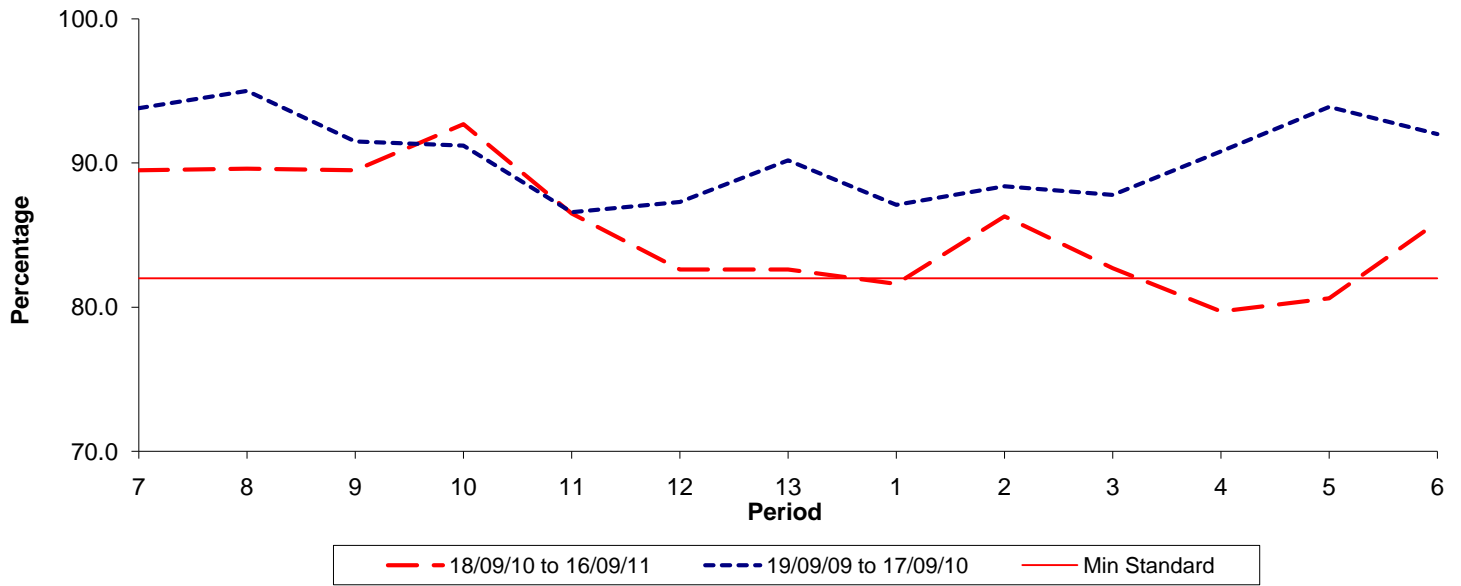

Reliability Performance (Low Frequency)

% Departing On Time

Date Range / Period	7	8	9	10	11	12	13	1	2	3	4	5	6
18/09/10 to 16/09/11	89.50	89.60	89.50	92.70	86.50	82.60	82.60	81.60	86.30	82.70	79.70	80.60	85.90
19/09/09 to 17/09/10	93.80	95.00	91.50	91.20	86.60	87.30	90.20	87.10	88.40	87.80	90.80	93.90	92.00
Min Standard	82.00	82.00	82.00	82.00	82.00	82.00	82.00	82.00	82.00	82.00	82.00	82.00	82.00

On Time figures are based on 12 weeks data

Kilometre Performance

% Kilometres Operated

Date Range / Period	7	8	9	10	11	12	13	1	2	3	4	5	6
18/09/10 to 16/09/11	98.68	98.40	98.41	97.57	98.99	98.11	98.81	98.32	99.19	98.66	98.84	99.87	99.34
19/09/09 to 17/09/10	98.86	99.00	98.84	96.76	98.93	99.33	99.75	99.18	99.07	99.49	98.90	99.38	98.67
Min Standard	98.00	98.00	98.00	98.00	98.00	98.00	98.00	98.00	98.00	98.00	98.00	98.00	98.00

Kilometre figures are based on 4 weeks data