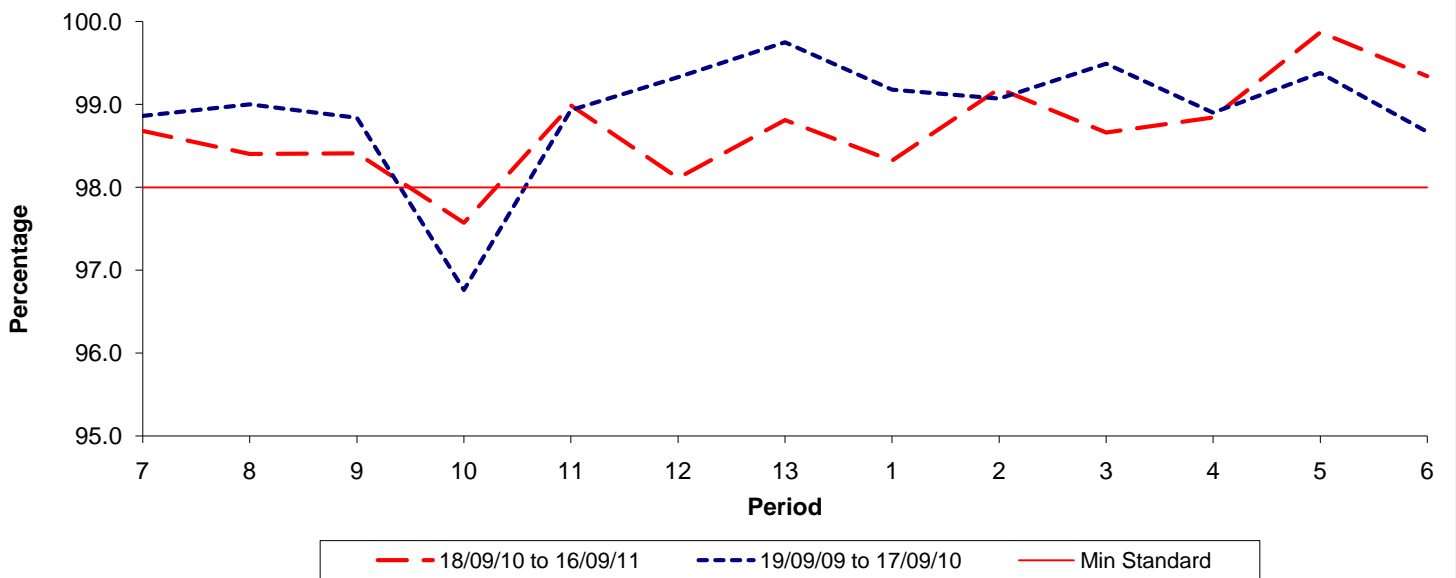

Reliability Performance (Low Frequency)

% Departing On Time

Date Range / Period	7	8	9	10	11	12	13	1	2	3	4	5	6
18/09/10 to 16/09/11	89.50	89.60	89.50	92.70	86.50	82.60	82.60	81.60	86.30	82.70	79.70	80.60	85.90
19/09/09 to 17/09/10	93.80	95.00	91.50	91.20	86.60	87.30	90.20	87.10	88.40	87.80	90.80	93.90	92.00
Min Standard	82.00	82.00	82.00	82.00	82.00	82.00	82.00	82.00	82.00	82.00	82.00	82.00	82.00

On Time figures are based on 12 weeks data

Kilometre Performance

% Kilometres Operated

Date Range / Period	7	8	9	10	11	12	13	1	2	3	4	5	6
18/09/10 to 16/09/11	98.68	98.40	98.41	97.57	98.99	98.11	98.81	98.32	99.19	98.66	98.84	99.87	99.34
19/09/09 to 17/09/10	98.86	99.00	98.84	96.76	98.93	99.33	99.75	99.18	99.07	99.49	98.90	99.38	98.67
Min Standard	98.00	98.00	98.00	98.00	98.00	98.00	98.00	98.00	98.00	98.00	98.00	98.00	98.00

Kilometre figures are based on 4 weeks data