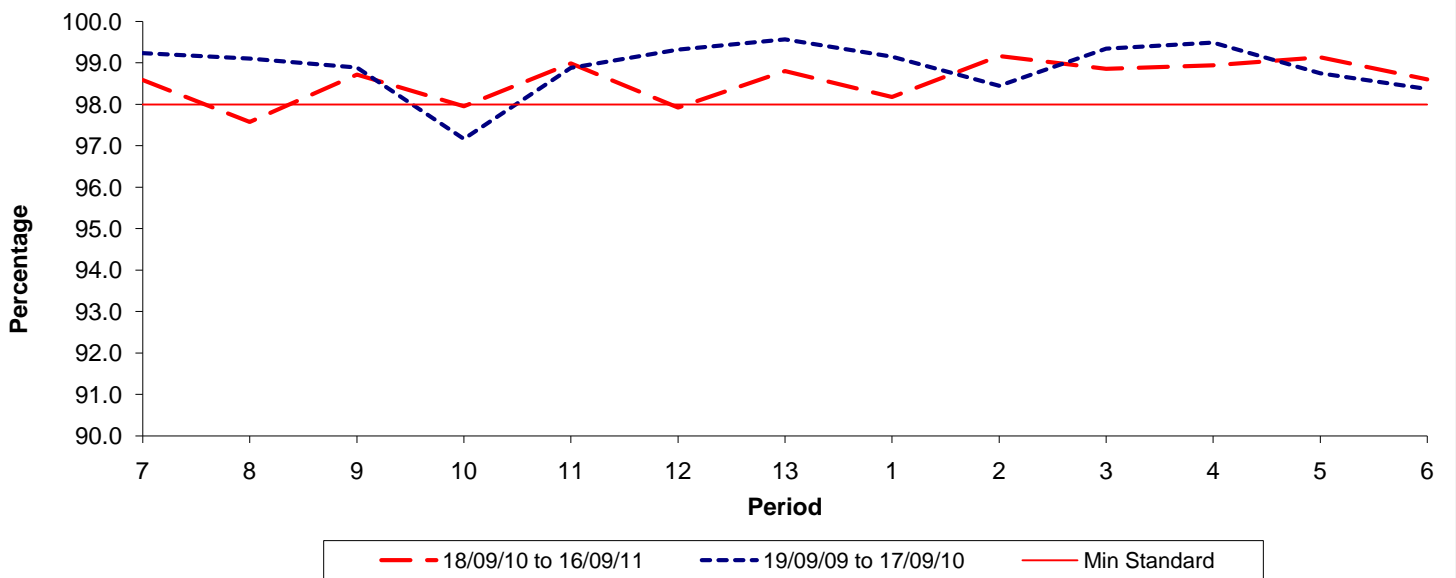

Reliability Performance (Low Frequency)

% Departing On Time

Date Range / Period	7	8	9	10	11	12	13	1	2	3	4	5	6
18/09/10 to 16/09/11	88.20	88.20	87.70	88.80	88.00	88.50	89.60	90.50	91.20	90.80	91.70	93.50	91.80
19/09/09 to 17/09/10	85.90	91.50	90.90	89.90	90.00	94.80	93.40	90.60	88.50	88.20	88.10	89.50	89.40
Min Standard	82.00	82.00	82.00	82.00	82.00	82.00	82.00	82.00	82.00	82.00	82.00	82.00	82.00

On Time figures are based on 12 weeks data

Kilometre Performance

% Kilometres Operated

Date Range / Period	7	8	9	10	11	12	13	1	2	3	4	5	6
18/09/10 to 16/09/11	98.59	97.58	98.72	97.96	98.99	97.93	98.81	98.18	99.17	98.86	98.95	99.14	98.61
19/09/09 to 17/09/10	99.24	99.11	98.89	97.17	98.88	99.32	99.57	99.15	98.45	99.35	99.49	98.75	98.37
Min Standard	98.00	98.00	98.00	98.00	98.00	98.00	98.00	98.00	98.00	98.00	98.00	98.00	98.00

Kilometre figures are based on 4 weeks data