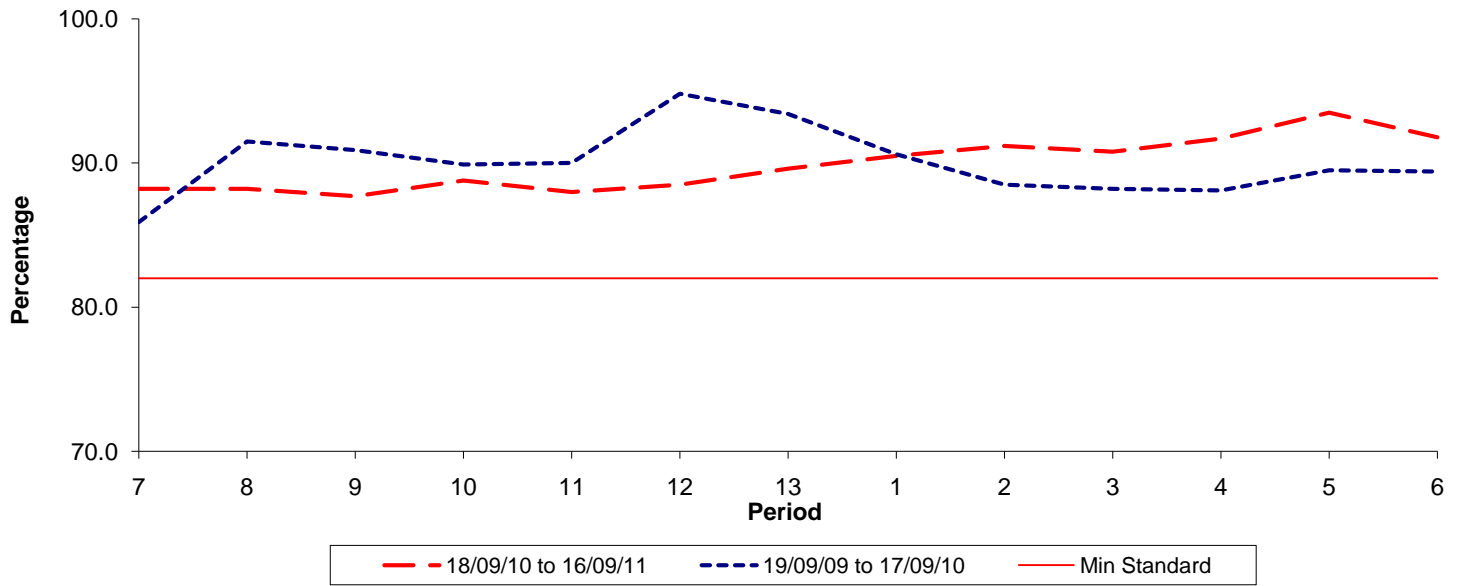

Reliability Performance (Low Frequency)

% Departing On Time

Date Range / Period	7	8	9	10	11	12	13	1	2	3	4	5	6
18/09/10 to 16/09/11	88.20	88.20	87.70	88.80	88.00	88.50	89.60	90.50	91.20	90.80	91.70	93.50	91.80
19/09/09 to 17/09/10	85.90	91.50	90.90	89.90	90.00	94.80	93.40	90.60	88.50	88.20	88.10	89.50	89.40
Min Standard	82.00	82.00	82.00	82.00	82.00	82.00	82.00	82.00	82.00	82.00	82.00	82.00	82.00

On Time figures are based on 12 weeks data

Kilometre Performance

% Kilometres Operated

Date Range / Period	7	8	9	10	11	12	13	1	2	3	4	5	6
18/09/10 to 16/09/11	98.59	97.58	98.72	97.96	98.99	97.93	98.81	98.18	99.17	98.86	98.95	99.14	98.61
19/09/09 to 17/09/10	99.24	99.11	98.89	97.17	98.88	99.32	99.57	99.15	98.45	99.35	99.49	98.75	98.37
Min Standard	98.00	98.00	98.00	98.00	98.00	98.00	98.00	98.00	98.00	98.00	98.00	98.00	98.00

Kilometre figures are based on 4 weeks data