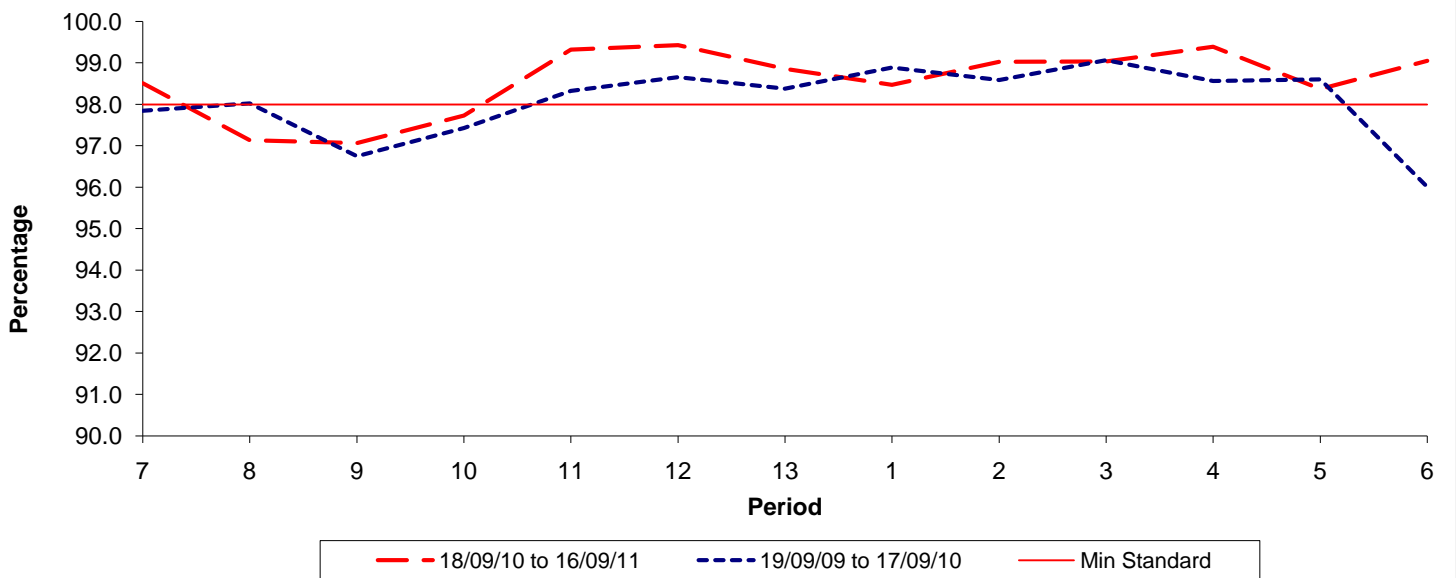

Reliability Performance (Low Frequency)

% Departing On Time

Date Range / Period	7	8	9	10	11	12	13	1	2	3	4	5	6
18/09/10 to 16/09/11	82.80	79.10	80.70	82.70	88.00	87.80	89.10	90.80	92.00	90.70	90.30	90.00	83.60
19/09/09 to 17/09/10	86.40	84.00	81.30	84.80	82.60	86.80	84.80	85.10	82.00	83.40	84.50	86.70	85.60
Min Standard	82.00	82.00	82.00	82.00	82.00	82.00	82.00	82.00	82.00	82.00	82.00	82.00	86.00

On Time figures are based on 12 weeks data

Kilometre Performance

% Kilometres Operated

Date Range / Period	7	8	9	10	11	12	13	1	2	3	4	5	6
18/09/10 to 16/09/11	98.51	97.14	97.07	97.73	99.32	99.43	98.86	98.47	99.03	99.04	99.39	98.37	99.05
19/09/09 to 17/09/10	97.85	98.03	96.75	97.43	98.33	98.66	98.38	98.89	98.59	99.07	98.57	98.61	96.01
Min Standard	98.00	98.00	98.00	98.00	98.00	98.00	98.00	98.00	98.00	98.00	98.00	98.00	98.00

Kilometre figures are based on 4 weeks data