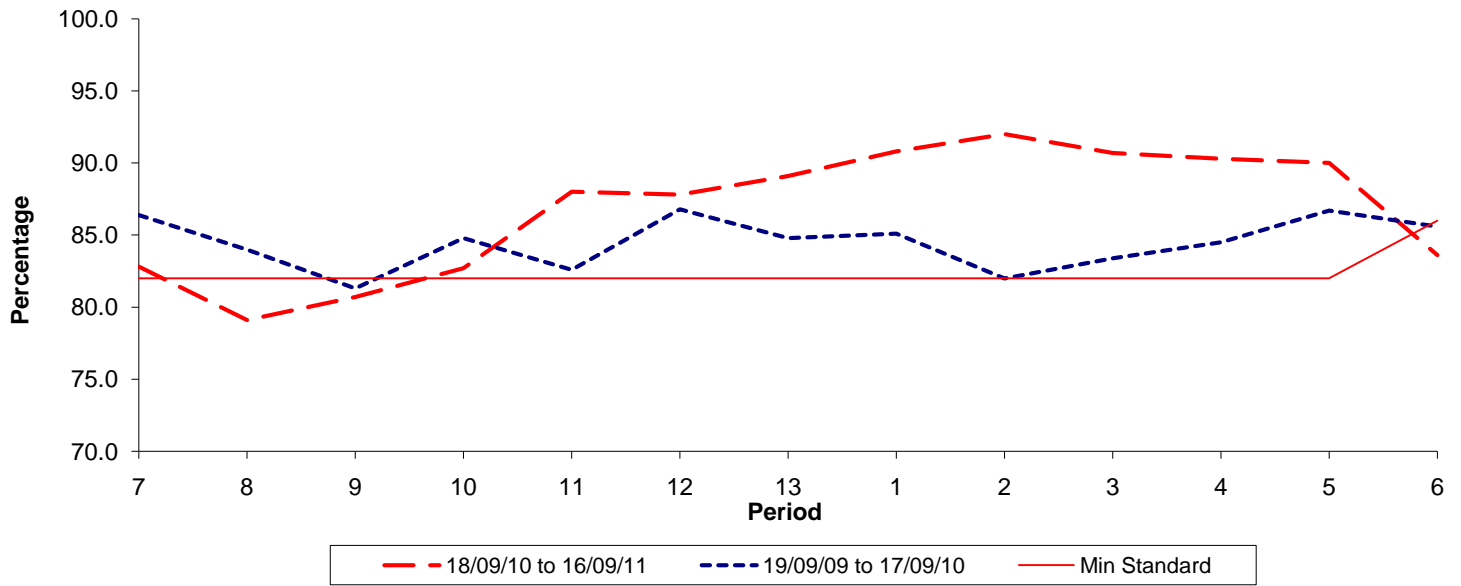

Reliability Performance (Low Frequency)

% Departing On Time

Date Range / Period	7	8	9	10	11	12	13	1	2	3	4	5	6
18/09/10 to 16/09/11	82.80	79.10	80.70	82.70	88.00	87.80	89.10	90.80	92.00	90.70	90.30	90.00	83.60
19/09/09 to 17/09/10	86.40	84.00	81.30	84.80	82.60	86.80	84.80	85.10	82.00	83.40	84.50	86.70	85.60
Min Standard	82.00	82.00	82.00	82.00	82.00	82.00	82.00	82.00	82.00	82.00	82.00	82.00	86.00

On Time figures are based on 12 weeks data

Kilometre Performance

% Kilometres Operated

Date Range / Period	7	8	9	10	11	12	13	1	2	3	4	5	6
18/09/10 to 16/09/11	98.51	97.14	97.07	97.73	99.32	99.43	98.86	98.47	99.03	99.04	99.39	98.37	99.05
19/09/09 to 17/09/10	97.85	98.03	96.75	97.43	98.33	98.66	98.38	98.89	98.59	99.07	98.57	98.61	96.01
Min Standard	98.00	98.00	98.00	98.00	98.00	98.00	98.00	98.00	98.00	98.00	98.00	98.00	98.00

Kilometre figures are based on 4 weeks data