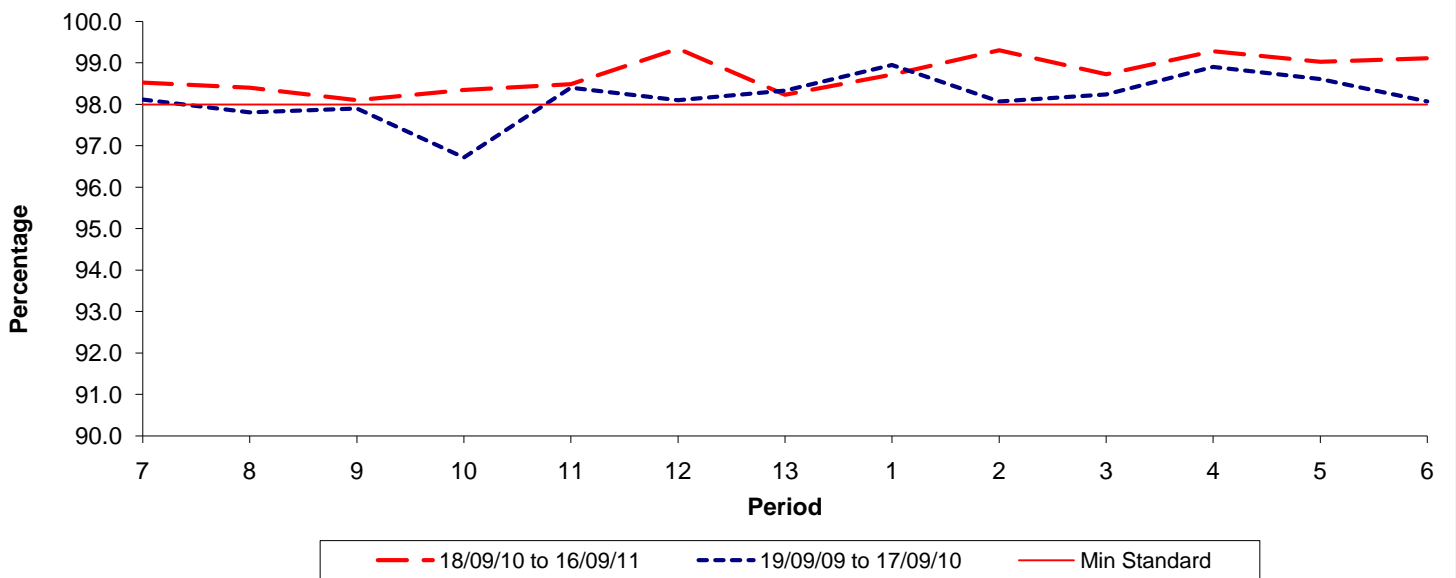

Reliability Performance (Low Frequency)

% Departing On Time

Date Range / Period	7	8	9	10	11	12	13	1	2	3	4	5	6
18/09/10 to 16/09/11	88.40	87.70	83.50	82.20	83.50	87.90	87.80	87.30	87.40	89.50	89.80	91.20	77.70
19/09/09 to 17/09/10	89.30	88.90	88.80	90.60	89.90	89.50	90.10	90.60	92.20	91.90	90.60	89.20	88.40
Min Standard	82.00	82.00	82.00	82.00	82.00	82.00	82.00	82.00	82.00	82.00	82.00	82.00	86.00

On Time figures are based on 12 weeks data

Kilometre Performance

% Kilometres Operated

Date Range / Period	7	8	9	10	11	12	13	1	2	3	4	5	6
18/09/10 to 16/09/11	98.53	98.40	98.10	98.35	98.49	99.35	98.23	98.72	99.31	98.73	99.29	99.03	99.12
19/09/09 to 17/09/10	98.12	97.81	97.90	96.72	98.40	98.10	98.33	98.95	98.07	98.24	98.90	98.61	98.07
Min Standard	98.00	98.00	98.00	98.00	98.00	98.00	98.00	98.00	98.00	98.00	98.00	98.00	98.00

Kilometre figures are based on 4 weeks data