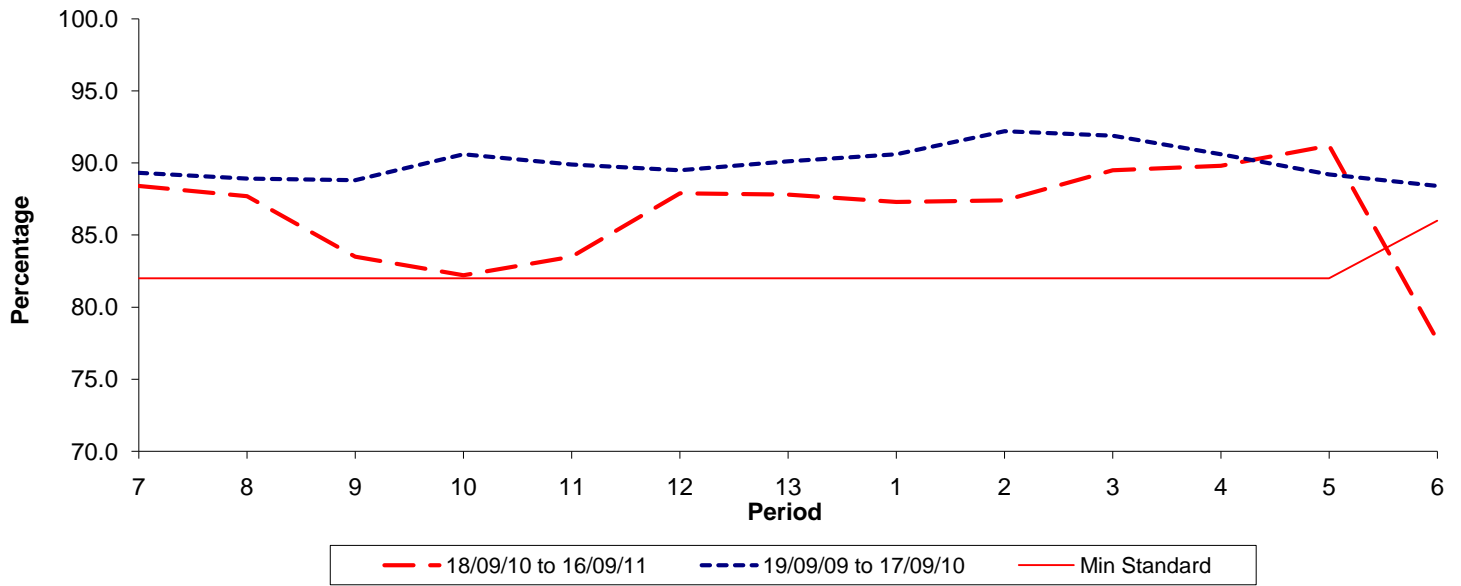

Reliability Performance (Low Frequency)

% Departing On Time

Date Range / Period	7	8	9	10	11	12	13	1	2	3	4	5	6
18/09/10 to 16/09/11	88.40	87.70	83.50	82.20	83.50	87.90	87.80	87.30	87.40	89.50	89.80	91.20	77.70
19/09/09 to 17/09/10	89.30	88.90	88.80	90.60	89.90	89.50	90.10	90.60	92.20	91.90	90.60	89.20	88.40
Min Standard	82.00	82.00	82.00	82.00	82.00	82.00	82.00	82.00	82.00	82.00	82.00	82.00	86.00

On Time figures are based on 12 weeks data

Kilometre Performance

% Kilometres Operated

Date Range / Period	7	8	9	10	11	12	13	1	2	3	4	5	6
18/09/10 to 16/09/11	98.53	98.40	98.10	98.35	98.49	99.35	98.23	98.72	99.31	98.73	99.29	99.03	99.12
19/09/09 to 17/09/10	98.12	97.81	97.90	96.72	98.40	98.10	98.33	98.95	98.07	98.24	98.90	98.61	98.07
Min Standard	98.00	98.00	98.00	98.00	98.00	98.00	98.00	98.00	98.00	98.00	98.00	98.00	98.00

Kilometre figures are based on 4 weeks data