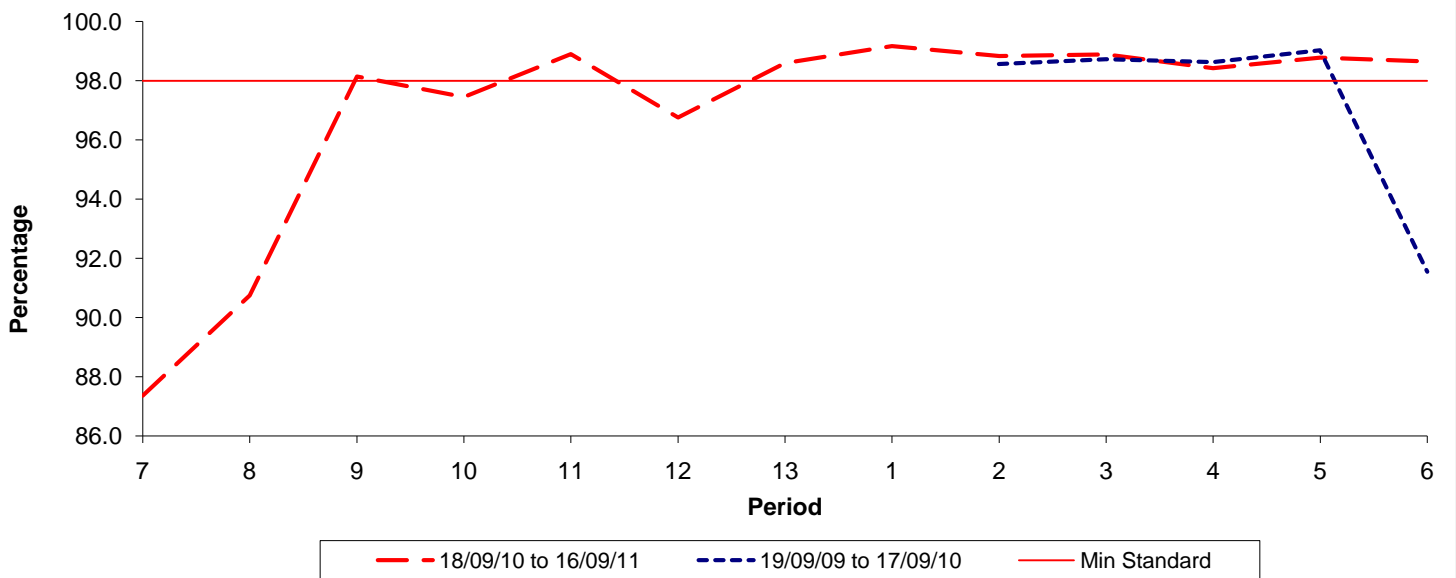

Reliability Performance (Low Frequency)

% Departing On Time

Date Range / Period	7	8	9	10	11	12	13	1	2	3	4	5	6
18/09/10 to 16/09/11	59.80	53.10	61.20	70.30	77.40	78.40	76.80	76.00	72.60	78.00	76.90	78.90	78.30
19/09/09 to 17/09/10									70.80	68.60	67.80	68.60	67.80
Min Standard	74.00	74.00	74.00	74.00	74.00	74.00	74.00	74.00	74.00	74.00	74.00	74.00	74.00

On Time figures are based on 12 weeks data

Kilometre Performance

% Kilometres Operated

Date Range / Period	7	8	9	10	11	12	13	1	2	3	4	5	6
18/09/10 to 16/09/11	87.36	90.75	98.14	97.45	98.90	96.76	98.60	99.17	98.84	98.89	98.42	98.78	98.65
19/09/09 to 17/09/10									98.56	98.73	98.63	99.03	91.54
Min Standard	98.00	98.00	98.00	98.00	98.00	98.00	98.00	98.00	98.00	98.00	98.00	98.00	98.00

Kilometre figures are based on 4 weeks data