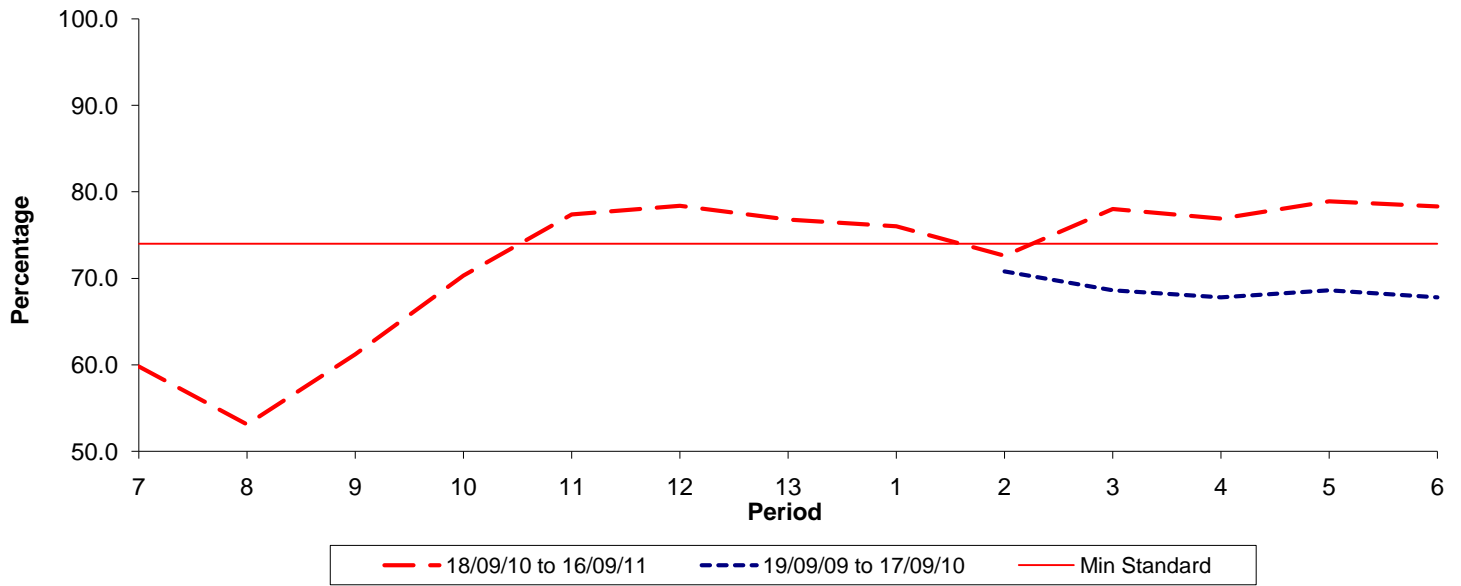

Reliability Performance (Low Frequency)

% Departing On Time

Date Range / Period	7	8	9	10	11	12	13	1	2	3	4	5	6
18/09/10 to 16/09/11	59.80	53.10	61.20	70.30	77.40	78.40	76.80	76.00	72.60	78.00	76.90	78.90	78.30
19/09/09 to 17/09/10									70.80	68.60	67.80	68.60	67.80
Min Standard	74.00	74.00	74.00	74.00	74.00	74.00	74.00	74.00	74.00	74.00	74.00	74.00	74.00

On Time figures are based on 12 weeks data

Kilometre Performance

% Kilometres Operated

Date Range / Period	7	8	9	10	11	12	13	1	2	3	4	5	6
18/09/10 to 16/09/11	87.36	90.75	98.14	97.45	98.90	96.76	98.60	99.17	98.84	98.89	98.42	98.78	98.65
19/09/09 to 17/09/10									98.56	98.73	98.63	99.03	91.54
Min Standard	98.00	98.00	98.00	98.00	98.00	98.00	98.00	98.00	98.00	98.00	98.00	98.00	98.00

Kilometre figures are based on 4 weeks data