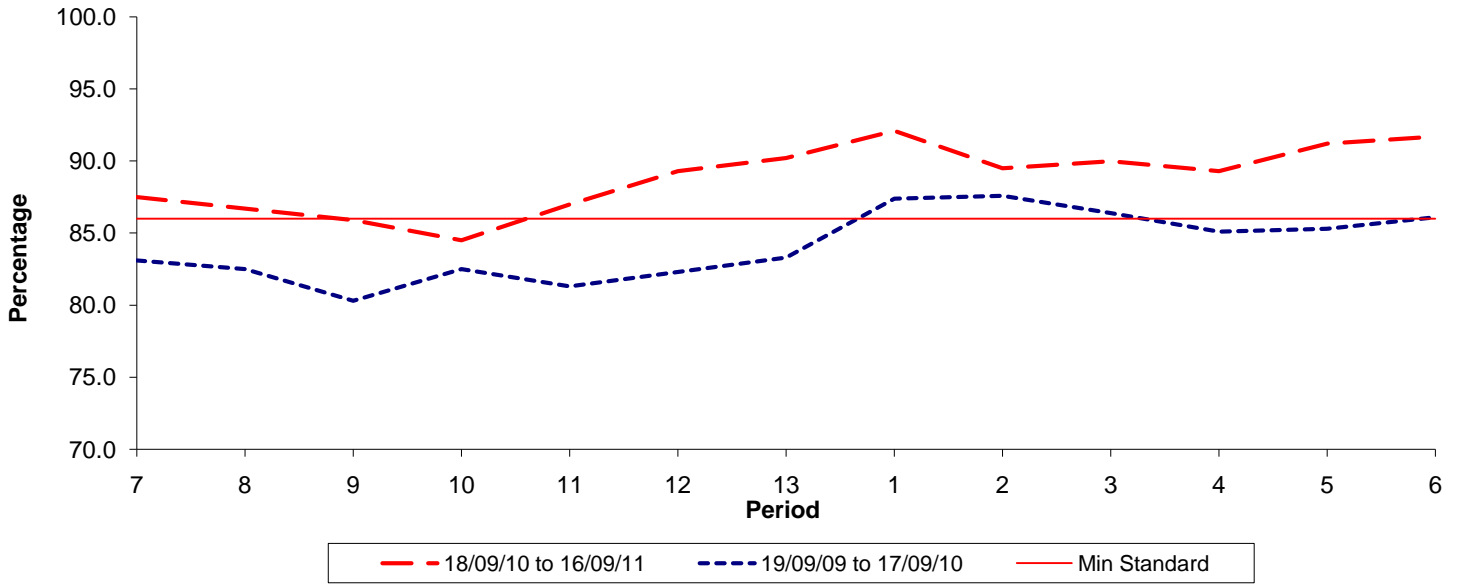

Reliability Performance (Low Frequency)

% Departing On Time

Date Range / Period	7	8	9	10	11	12	13	1	2	3	4	5	6
18/09/10 to 16/09/11	87.50	86.70	85.90	84.50	87.00	89.30	90.20	92.10	89.50	90.00	89.30	91.20	91.70
19/09/09 to 17/09/10	83.10	82.50	80.30	82.50	81.30	82.30	83.30	87.40	87.60	86.40	85.10	85.30	86.10
Min Standard	86.00	86.00	86.00	86.00	86.00	86.00	86.00	86.00	86.00	86.00	86.00	86.00	86.00

On Time figures are based on 12 weeks data

Kilometre Performance

% Kilometres Operated

Date Range / Period	7	8	9	10	11	12	13	1	2	3	4	5	6
18/09/10 to 16/09/11	99.32	98.93	99.16	97.40	99.18	99.57	99.53	99.46	99.59	99.81	99.73	99.43	99.66
19/09/09 to 17/09/10	98.62	99.35	99.41	98.29	99.26	99.11	98.94	99.35	99.69	99.35	99.13	99.14	99.27
Min Standard	98.00	98.00	98.00	98.00	98.00	98.00	98.00	98.00	98.00	98.00	98.00	98.00	98.00

Kilometre figures are based on 4 weeks data