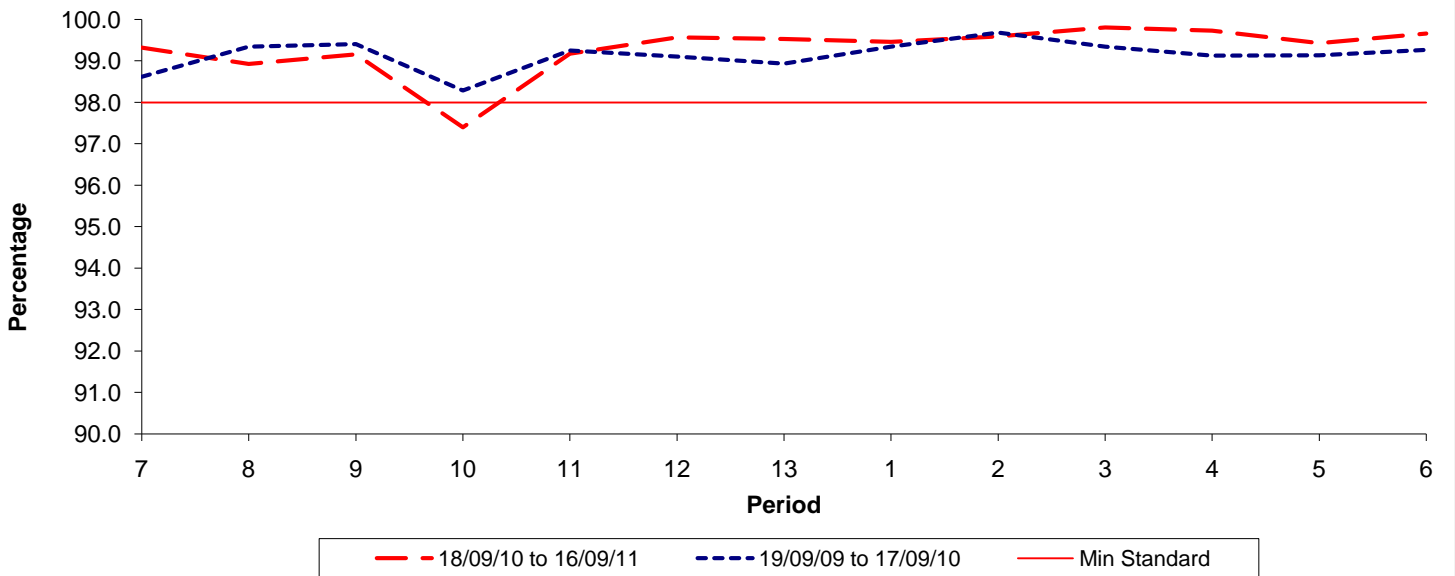

Reliability Performance (Low Frequency)

% Departing On Time

Date Range / Period	7	8	9	10	11	12	13	1	2	3	4	5	6
18/09/10 to 16/09/11	87.50	86.70	85.90	84.50	87.00	89.30	90.20	92.10	89.50	90.00	89.30	91.20	91.70
19/09/09 to 17/09/10	83.10	82.50	80.30	82.50	81.30	82.30	83.30	87.40	87.60	86.40	85.10	85.30	86.10
Min Standard	86.00	86.00	86.00	86.00	86.00	86.00	86.00	86.00	86.00	86.00	86.00	86.00	86.00

On Time figures are based on 12 weeks data

Kilometre Performance

% Kilometres Operated

Date Range / Period	7	8	9	10	11	12	13	1	2	3	4	5	6
18/09/10 to 16/09/11	99.32	98.93	99.16	97.40	99.18	99.57	99.53	99.46	99.59	99.81	99.73	99.43	99.66
19/09/09 to 17/09/10	98.62	99.35	99.41	98.29	99.26	99.11	98.94	99.35	99.69	99.35	99.13	99.14	99.27
Min Standard	98.00	98.00	98.00	98.00	98.00	98.00	98.00	98.00	98.00	98.00	98.00	98.00	98.00

Kilometre figures are based on 4 weeks data