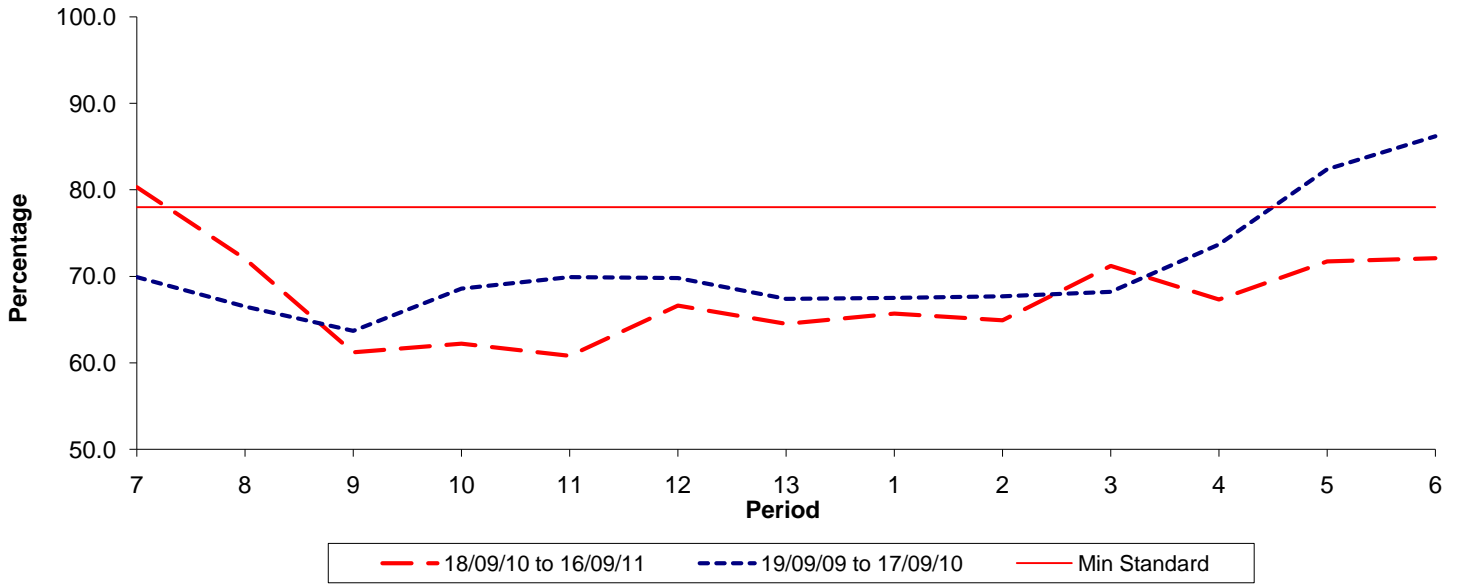

Reliability Performance (Low Frequency)

% Departing On Time

Date Range / Period	7	8	9	10	11	12	13	1	2	3	4	5	6
18/09/10 to 16/09/11	80.30	72.00	61.20	62.20	60.80	66.60	64.50	65.70	64.90	71.20	67.30	71.70	72.10
19/09/09 to 17/09/10	69.90	66.50	63.70	68.60	69.90	69.80	67.40	67.50	67.70	68.20	73.70	82.40	86.20
Min Standard	78.00	78.00	78.00	78.00	78.00	78.00	78.00	78.00	78.00	78.00	78.00	78.00	78.00

On Time figures are based on 12 weeks data

Kilometre Performance

% Kilometres Operated

Date Range / Period	7	8	9	10	11	12	13	1	2	3	4	5	6
18/09/10 to 16/09/11	95.78	95.54	90.38	92.15	96.15	95.33	97.08	97.00	94.91	98.62	94.61	98.78	98.06
19/09/09 to 17/09/10	95.73	96.92	93.86	92.71	96.13	96.08	96.38	98.19	97.30	98.19	98.05	99.23	96.89
Min Standard	98.00	98.00	98.00	98.00	98.00	98.00	98.00	98.00	98.00	98.00	98.00	98.00	98.00

Kilometre figures are based on 4 weeks data