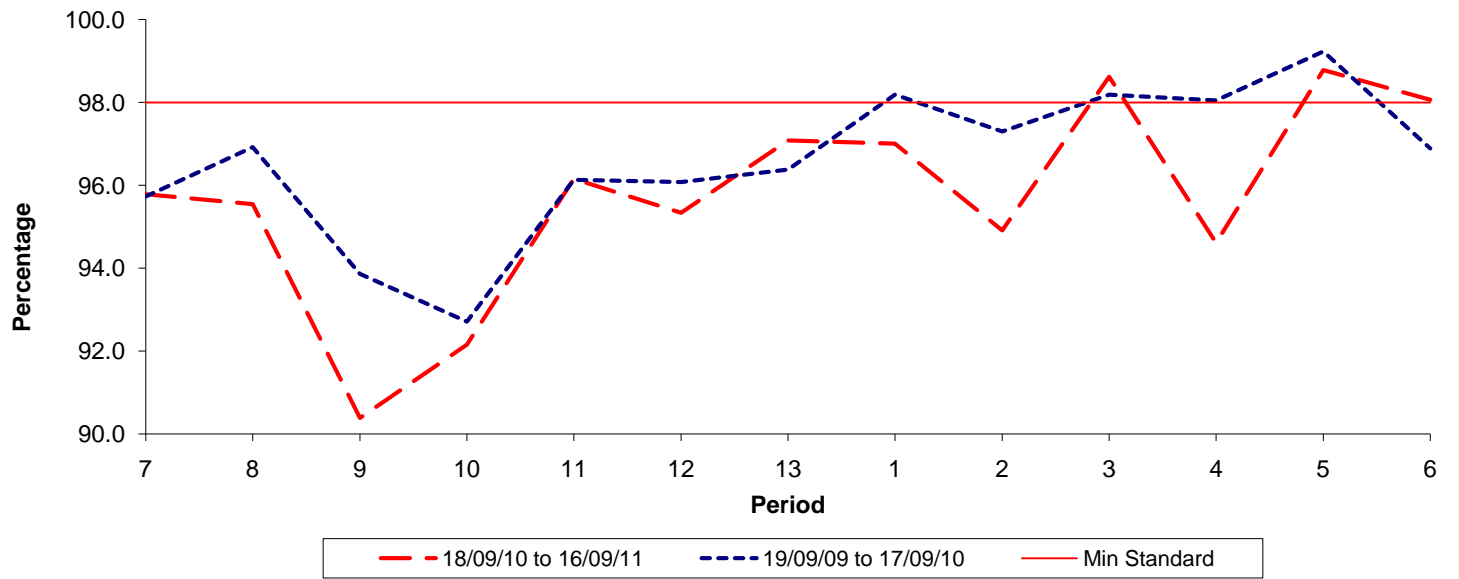

Reliability Performance (Low Frequency)

% Departing On Time

Date Range / Period	7	8	9	10	11	12	13	1	2	3	4	5	6
18/09/10 to 16/09/11	80.30	72.00	61.20	62.20	60.80	66.60	64.50	65.70	64.90	71.20	67.30	71.70	72.10
19/09/09 to 17/09/10	69.90	66.50	63.70	68.60	69.90	69.80	67.40	67.50	67.70	68.20	73.70	82.40	86.20
Min Standard	78.00	78.00	78.00	78.00	78.00	78.00	78.00	78.00	78.00	78.00	78.00	78.00	78.00

On Time figures are based on 12 weeks data

Kilometre Performance

% Kilometres Operated

Date Range / Period	7	8	9	10	11	12	13	1	2	3	4	5	6
18/09/10 to 16/09/11	95.78	95.54	90.38	92.15	96.15	95.33	97.08	97.00	94.91	98.62	94.61	98.78	98.06
19/09/09 to 17/09/10	95.73	96.92	93.86	92.71	96.13	96.08	96.38	98.19	97.30	98.19	98.05	99.23	96.89
Min Standard	98.00	98.00	98.00	98.00	98.00	98.00	98.00	98.00	98.00	98.00	98.00	98.00	98.00

Kilometre figures are based on 4 weeks data