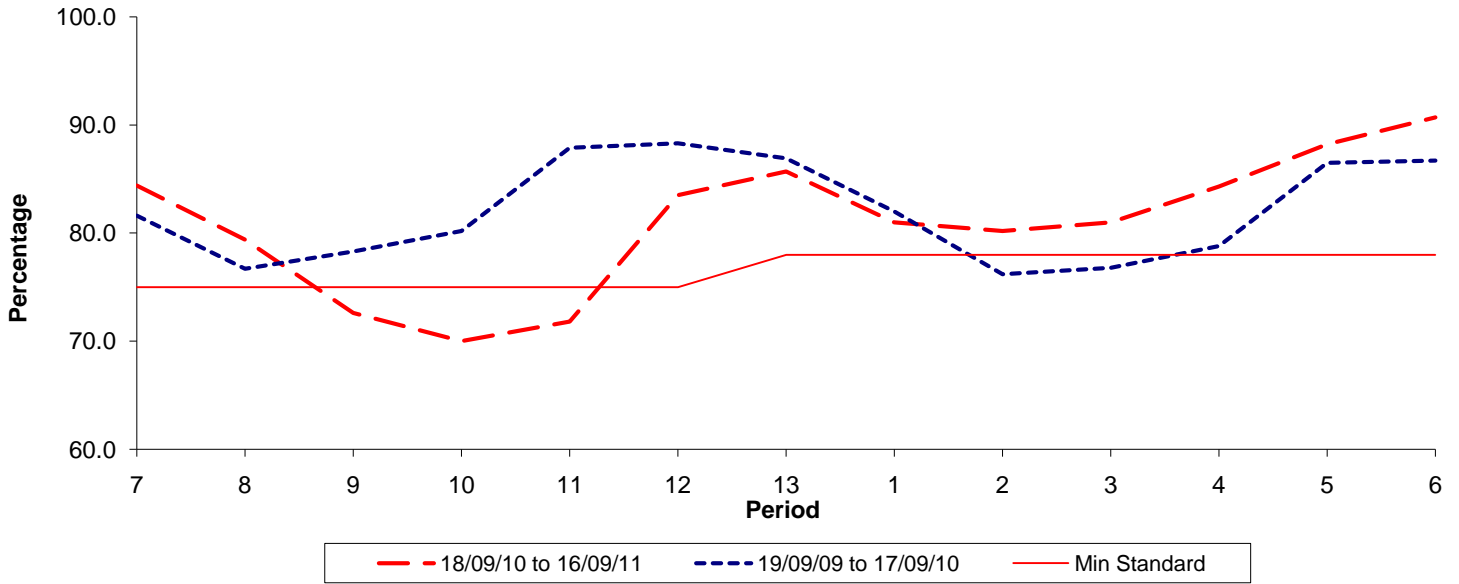

Reliability Performance (Low Frequency)

% Departing On Time

Date Range / Period	7	8	9	10	11	12	13	1	2	3	4	5	6
18/09/10 to 16/09/11	84.40	79.40	72.60	70.00	71.80	83.50	85.70	81.00	80.20	81.00	84.30	88.20	90.70
19/09/09 to 17/09/10	81.60	76.70	78.30	80.20	87.90	88.30	86.90	82.00	76.20	76.80	78.80	86.50	86.70
Min Standard	75.00	75.00	75.00	75.00	75.00	75.00	78.00	78.00	78.00	78.00	78.00	78.00	78.00

On Time figures are based on 12 weeks data

Kilometre Performance

% Kilometres Operated

Date Range / Period	7	8	9	10	11	12	13	1	2	3	4	5	6
18/09/10 to 16/09/11	97.78	96.83	87.65	94.49	98.47	98.43	99.39	98.78	98.73	99.65	93.13	99.76	99.57
19/09/09 to 17/09/10	98.36	98.16	98.22	94.06	97.49	98.83	97.45	97.85	97.93	97.59	97.32	98.80	98.30
Min Standard	98.00	98.00	98.00	98.00	98.00	98.00	98.00	98.00	98.00	98.00	98.00	98.00	98.00

Kilometre figures are based on 4 weeks data