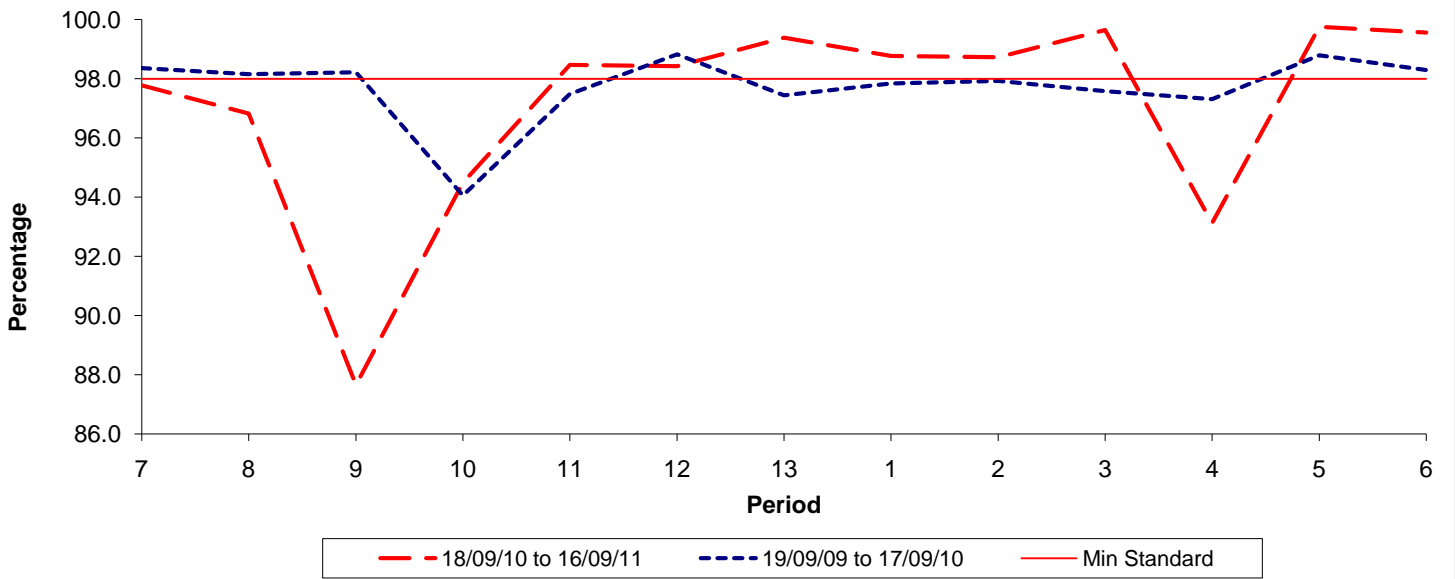

Reliability Performance (Low Frequency)

% Departing On Time

Date Range / Period	7	8	9	10	11	12	13	1	2	3	4	5	6
18/09/10 to 16/09/11	84.40	79.40	72.60	70.00	71.80	83.50	85.70	81.00	80.20	81.00	84.30	88.20	90.70
19/09/09 to 17/09/10	81.60	76.70	78.30	80.20	87.90	88.30	86.90	82.00	76.20	76.80	78.80	86.50	86.70
Min Standard	75.00	75.00	75.00	75.00	75.00	75.00	78.00	78.00	78.00	78.00	78.00	78.00	78.00

On Time figures are based on 12 weeks data

Kilometre Performance

% Kilometres Operated

Date Range / Period	7	8	9	10	11	12	13	1	2	3	4	5	6
18/09/10 to 16/09/11	97.78	96.83	87.65	94.49	98.47	98.43	99.39	98.78	98.73	99.65	93.13	99.76	99.57
19/09/09 to 17/09/10	98.36	98.16	98.22	94.06	97.49	98.83	97.45	97.85	97.93	97.59	97.32	98.80	98.30
Min Standard	98.00	98.00	98.00	98.00	98.00	98.00	98.00	98.00	98.00	98.00	98.00	98.00	98.00

Kilometre figures are based on 4 weeks data