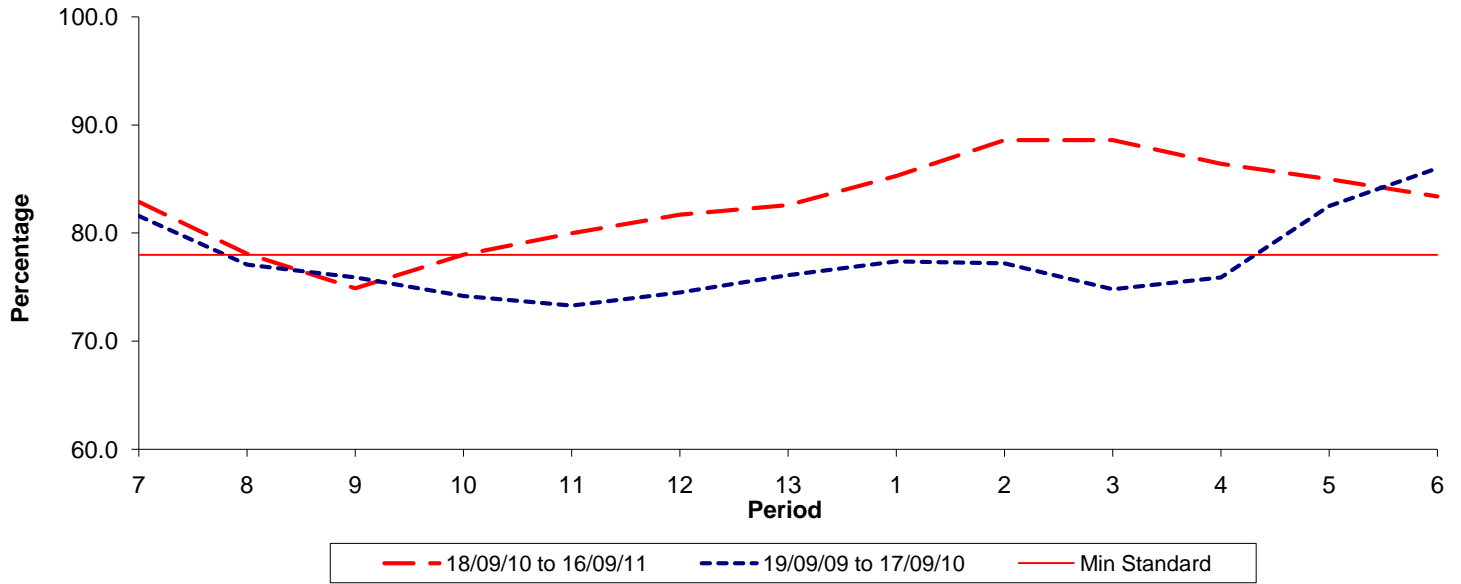

Reliability Performance (Low Frequency)

% Departing On Time

Date Range / Period	7	8	9	10	11	12	13	1	2	3	4	5	6
18/09/10 to 16/09/11	82.90	78.10	74.90	78.00	80.00	81.70	82.60	85.30	88.60	88.60	86.40	85.00	83.40
19/09/09 to 17/09/10	81.60	77.10	75.90	74.20	73.30	74.50	76.10	77.40	77.20	74.80	75.90	82.50	86.00
Min Standard	78.00	78.00	78.00	78.00	78.00	78.00	78.00	78.00	78.00	78.00	78.00	78.00	78.00

On Time figures are based on 12 weeks data

Kilometre Performance

% Kilometres Operated

Date Range / Period	7	8	9	10	11	12	13	1	2	3	4	5	6
18/09/10 to 16/09/11	95.38	97.38	90.29	94.67	97.84	98.28	98.89	98.17	98.57	99.13	99.13	99.01	98.57
19/09/09 to 17/09/10	96.02	96.02	94.57	95.07	96.89	96.38	96.36	97.97	97.74	97.74	96.52	98.40	97.05
Min Standard	98.00	98.00	98.00	98.00	98.00	98.00	98.00	98.00	98.00	98.00	98.00	98.00	98.00

Kilometre figures are based on 4 weeks data