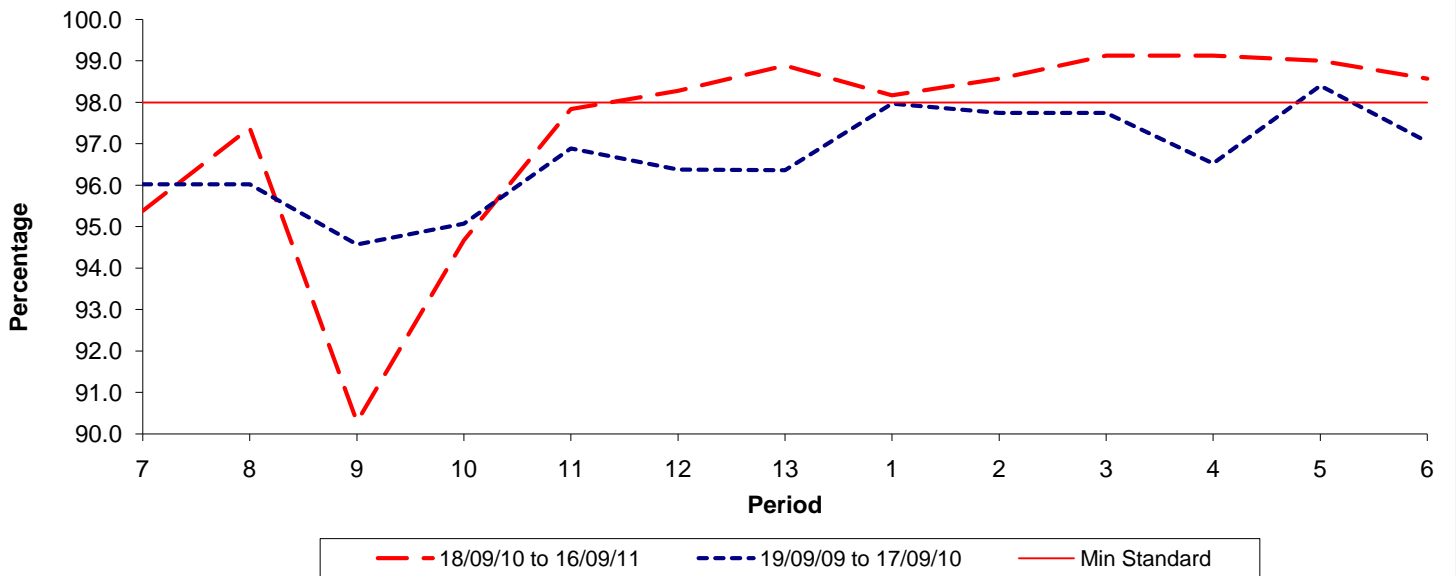

Reliability Performance (Low Frequency)

% Departing On Time

Date Range / Period	7	8	9	10	11	12	13	1	2	3	4	5	6
18/09/10 to 16/09/11	82.90	78.10	74.90	78.00	80.00	81.70	82.60	85.30	88.60	88.60	86.40	85.00	83.40
19/09/09 to 17/09/10	81.60	77.10	75.90	74.20	73.30	74.50	76.10	77.40	77.20	74.80	75.90	82.50	86.00
Min Standard	78.00	78.00	78.00	78.00	78.00	78.00	78.00	78.00	78.00	78.00	78.00	78.00	78.00

On Time figures are based on 12 weeks data

Kilometre Performance

% Kilometres Operated

Date Range / Period	7	8	9	10	11	12	13	1	2	3	4	5	6
18/09/10 to 16/09/11	95.38	97.38	90.29	94.67	97.84	98.28	98.89	98.17	98.57	99.13	99.13	99.01	98.57
19/09/09 to 17/09/10	96.02	96.02	94.57	95.07	96.89	96.38	96.36	97.97	97.74	97.74	96.52	98.40	97.05
Min Standard	98.00	98.00	98.00	98.00	98.00	98.00	98.00	98.00	98.00	98.00	98.00	98.00	98.00

Kilometre figures are based on 4 weeks data