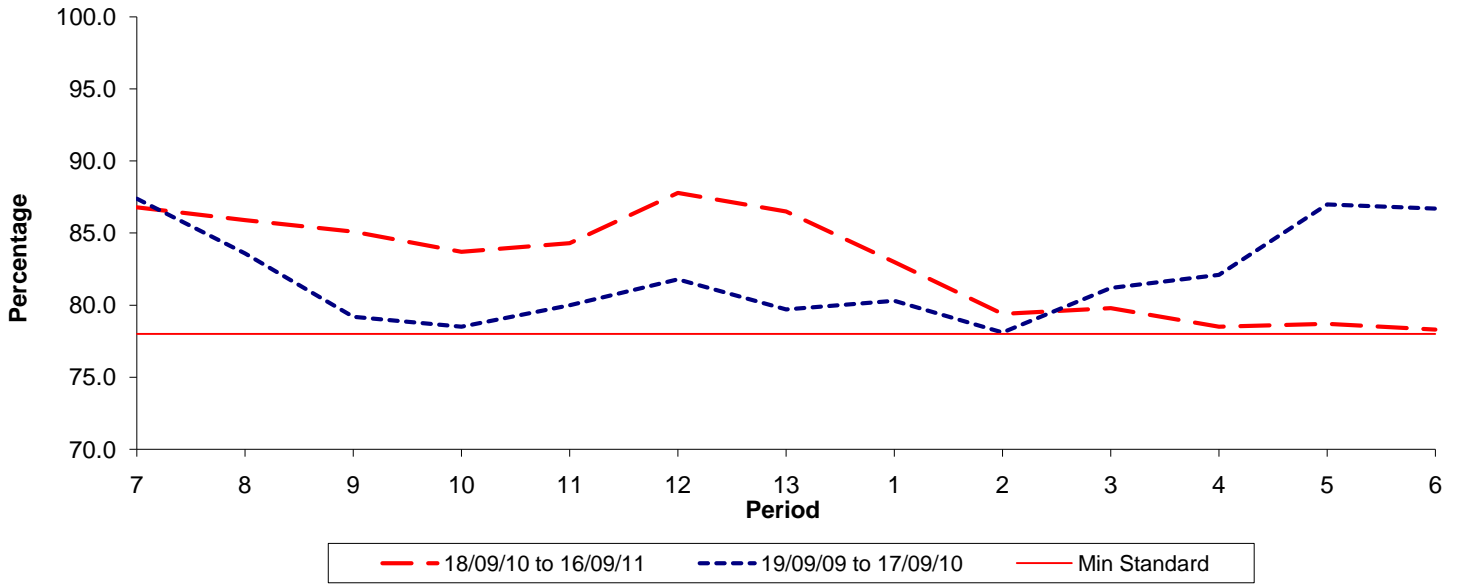

**Reliability Performance ( Low Frequency )**

**% Departing On Time**

Date Range / Period	7	8	9	10	11	12	13	1	2	3	4	5	6
18/09/10 to 16/09/11	86.80	85.90	85.10	83.70	84.30	87.80	86.50	83.00	79.40	79.80	78.50	78.70	78.30
19/09/09 to 17/09/10	87.40	83.60	79.20	78.50	80.00	81.80	79.70	80.30	78.10	81.20	82.10	87.00	86.70
Min Standard	78.00	78.00	78.00	78.00	78.00	78.00	78.00	78.00	78.00	78.00	78.00	78.00	78.00

On Time figures are based on 12 weeks data

**Kilometre Performance**

**% Kilometres Operated**

Date Range / Period	7	8	9	10	11	12	13	1	2	3	4	5	6
18/09/10 to 16/09/11	98.90	98.49	92.15	95.92	98.93	98.30	98.50	96.60	95.93	99.12	95.36	98.70	98.91
19/09/09 to 17/09/10	97.34	98.00	97.06	94.99	97.71	97.14	97.53	98.33	97.27	98.34	98.11	99.35	98.49
Min Standard	98.00	98.00	98.00	98.00	98.00	98.00	98.00	98.00	98.00	98.00	98.00	98.00	98.00

Kilometre figures are based on 4 weeks data