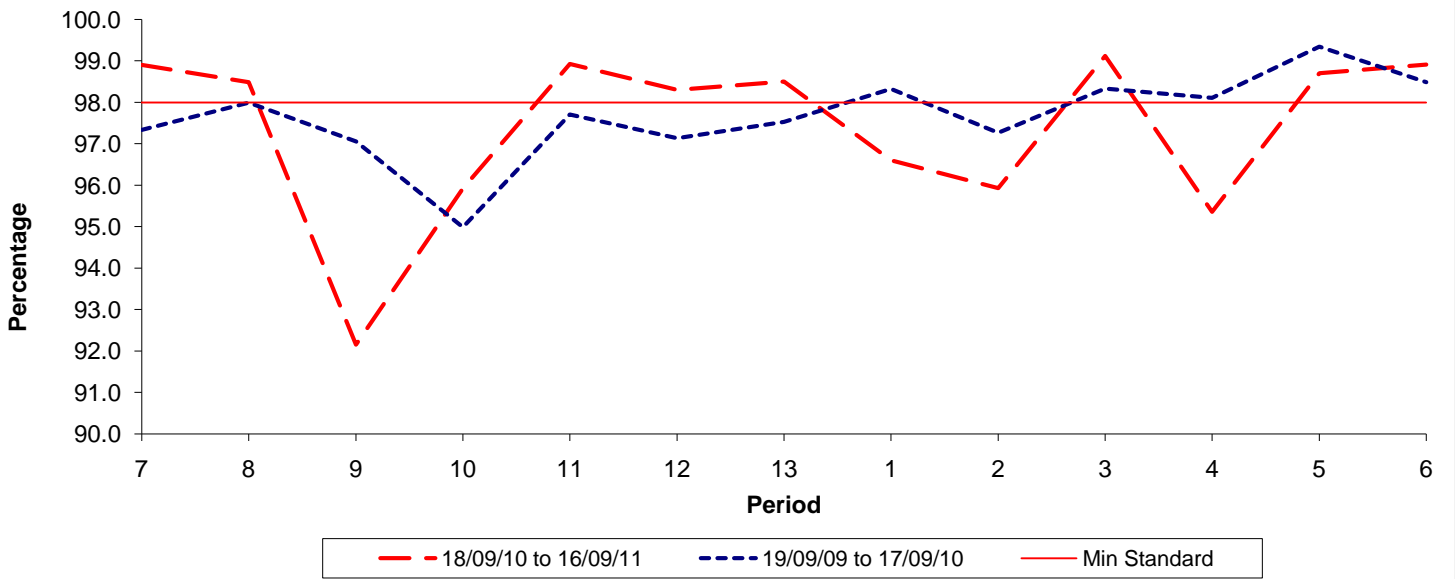

**Reliability Performance ( Low Frequency )**

**% Departing On Time**

Date Range / Period	7	8	9	10	11	12	13	1	2	3	4	5	6
18/09/10 to 16/09/11	86.80	85.90	85.10	83.70	84.30	87.80	86.50	83.00	79.40	79.80	78.50	78.70	78.30
19/09/09 to 17/09/10	87.40	83.60	79.20	78.50	80.00	81.80	79.70	80.30	78.10	81.20	82.10	87.00	86.70
Min Standard	78.00	78.00	78.00	78.00	78.00	78.00	78.00	78.00	78.00	78.00	78.00	78.00	78.00

On Time figures are based on 12 weeks data

**Kilometre Performance**

**% Kilometres Operated**

Date Range / Period	7	8	9	10	11	12	13	1	2	3	4	5	6
18/09/10 to 16/09/11	98.90	98.49	92.15	95.92	98.93	98.30	98.50	96.60	95.93	99.12	95.36	98.70	98.91
19/09/09 to 17/09/10	97.34	98.00	97.06	94.99	97.71	97.14	97.53	98.33	97.27	98.34	98.11	99.35	98.49
Min Standard	98.00	98.00	98.00	98.00	98.00	98.00	98.00	98.00	98.00	98.00	98.00	98.00	98.00

Kilometre figures are based on 4 weeks data