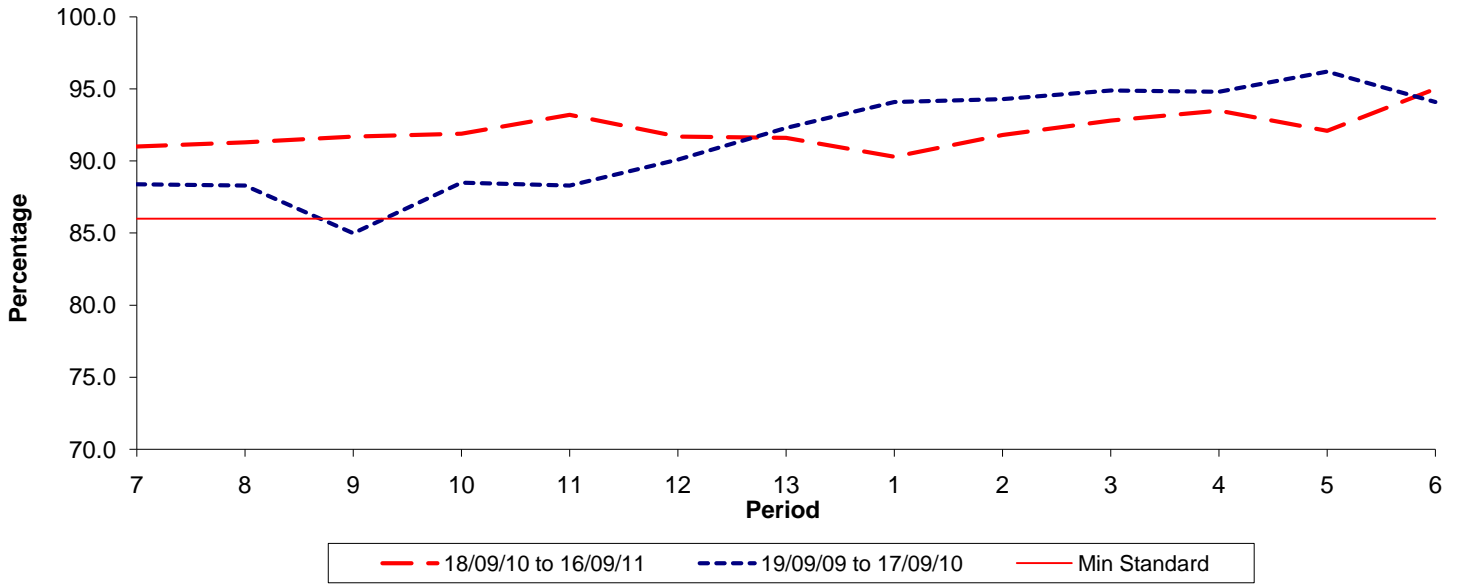

Reliability Performance (Low Frequency)

% Departing On Time

Date Range / Period	7	8	9	10	11	12	13	1	2	3	4	5	6
18/09/10 to 16/09/11	91.00	91.30	91.70	91.90	93.20	91.70	91.60	90.30	91.80	92.80	93.50	92.10	95.00
19/09/09 to 17/09/10	88.40	88.30	85.00	88.50	88.30	90.10	92.30	94.10	94.30	94.90	94.80	96.20	94.10
Min Standard	86.00	86.00	86.00	86.00	86.00	86.00	86.00	86.00	86.00	86.00	86.00	86.00	86.00

On Time figures are based on 12 weeks data

Kilometre Performance

% Kilometres Operated

Date Range / Period	7	8	9	10	11	12	13	1	2	3	4	5	6
18/09/10 to 16/09/11	98.49	98.62	99.36	97.83	99.35	99.49	99.44	99.58	99.30	99.71	99.17	99.72	99.43
19/09/09 to 17/09/10	97.78	97.08	97.34	98.29	98.42	97.23	99.69	99.35	99.24	99.14	99.55	99.51	99.35
Min Standard	98.00	98.00	98.00	98.00	98.00	98.00	98.00	98.00	98.00	98.00	98.00	98.00	98.00

Kilometre figures are based on 4 weeks data