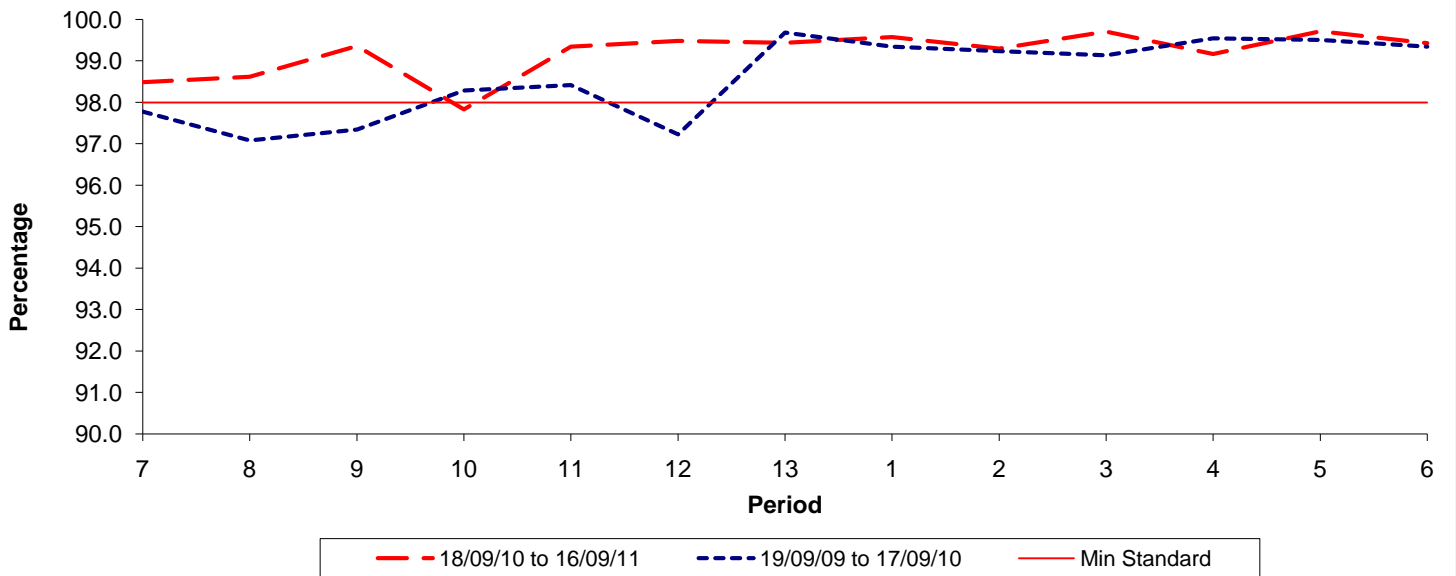

Reliability Performance (Low Frequency)

% Departing On Time

Date Range / Period	7	8	9	10	11	12	13	1	2	3	4	5	6
18/09/10 to 16/09/11	91.00	91.30	91.70	91.90	93.20	91.70	91.60	90.30	91.80	92.80	93.50	92.10	95.00
19/09/09 to 17/09/10	88.40	88.30	85.00	88.50	88.30	90.10	92.30	94.10	94.30	94.90	94.80	96.20	94.10
Min Standard	86.00	86.00	86.00	86.00	86.00	86.00	86.00	86.00	86.00	86.00	86.00	86.00	86.00

On Time figures are based on 12 weeks data

Kilometre Performance

% Kilometres Operated

Date Range / Period	7	8	9	10	11	12	13	1	2	3	4	5	6
18/09/10 to 16/09/11	98.49	98.62	99.36	97.83	99.35	99.49	99.44	99.58	99.30	99.71	99.17	99.72	99.43
19/09/09 to 17/09/10	97.78	97.08	97.34	98.29	98.42	97.23	99.69	99.35	99.24	99.14	99.55	99.51	99.35
Min Standard	98.00	98.00	98.00	98.00	98.00	98.00	98.00	98.00	98.00	98.00	98.00	98.00	98.00

Kilometre figures are based on 4 weeks data