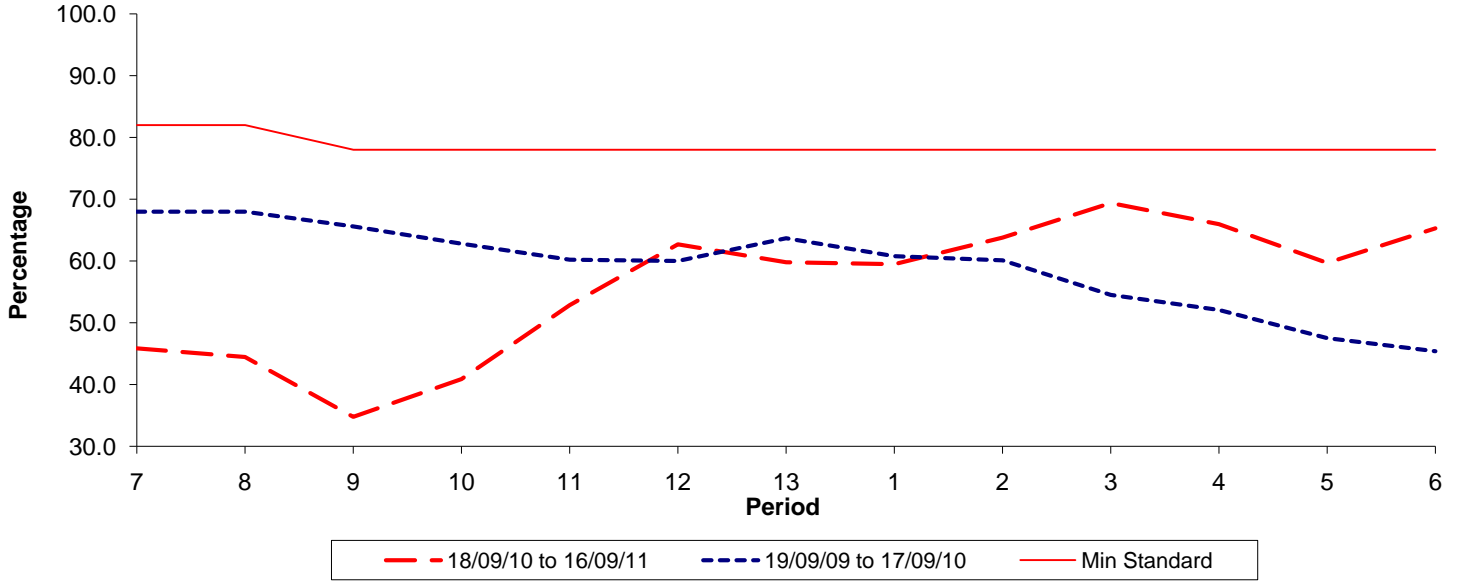

Reliability Performance (Low Frequency)

% Departing On Time

Date Range / Period	7	8	9	10	11	12	13	1	2	3	4	5	6
18/09/10 to 16/09/11	45.90	44.50	34.80	40.90	52.90	62.70	59.80	59.50	63.80	69.40	66.00	59.70	65.30
19/09/09 to 17/09/10	68.00	68.00	65.60	62.80	60.20	60.00	63.70	60.80	60.10	54.50	52.10	47.50	45.40
Min Standard	82.00	82.00	78.00	78.00	78.00	78.00	78.00	78.00	78.00	78.00	78.00	78.00	78.00

On Time figures are based on 12 weeks data

Kilometre Performance

% Kilometres Operated

Date Range / Period	7	8	9	10	11	12	13	1	2	3	4	5	6
18/09/10 to 16/09/11	76.53	82.76	74.43	90.62	98.49	95.73	91.79	94.78	95.05	92.76	88.77	93.33	93.85
19/09/09 to 17/09/10	95.26	94.45	90.22	94.38	95.61	94.59	93.25	94.87	87.87	84.97	85.13	89.77	87.28
Min Standard	98.00	98.00	98.00	98.00	98.00	98.00	98.00	98.00	98.00	98.00	98.00	98.00	98.00

Kilometre figures are based on 4 weeks data