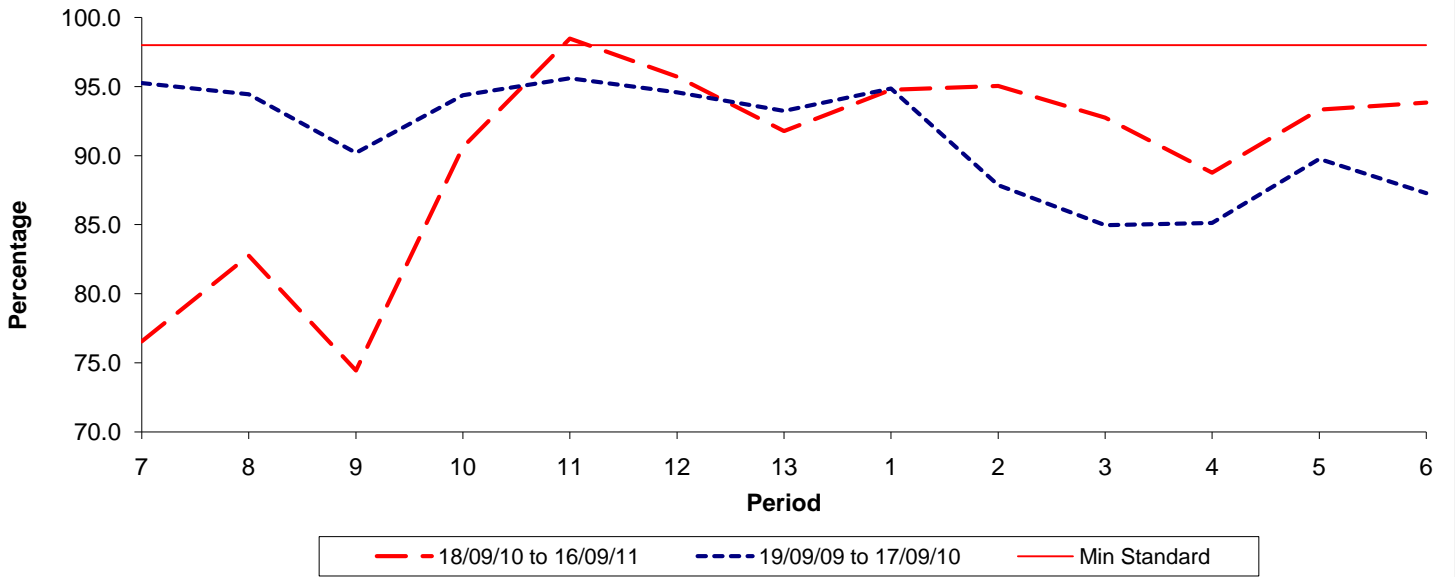

Reliability Performance (Low Frequency)

% Departing On Time

Date Range / Period	7	8	9	10	11	12	13	1	2	3	4	5	6
18/09/10 to 16/09/11	45.90	44.50	34.80	40.90	52.90	62.70	59.80	59.50	63.80	69.40	66.00	59.70	65.30
19/09/09 to 17/09/10	68.00	68.00	65.60	62.80	60.20	60.00	63.70	60.80	60.10	54.50	52.10	47.50	45.40
Min Standard	82.00	82.00	78.00	78.00	78.00	78.00	78.00	78.00	78.00	78.00	78.00	78.00	78.00

On Time figures are based on 12 weeks data

Kilometre Performance

% Kilometres Operated

Date Range / Period	7	8	9	10	11	12	13	1	2	3	4	5	6
18/09/10 to 16/09/11	76.53	82.76	74.43	90.62	98.49	95.73	91.79	94.78	95.05	92.76	88.77	93.33	93.85
19/09/09 to 17/09/10	95.26	94.45	90.22	94.38	95.61	94.59	93.25	94.87	87.87	84.97	85.13	89.77	87.28
Min Standard	98.00	98.00	98.00	98.00	98.00	98.00	98.00	98.00	98.00	98.00	98.00	98.00	98.00

Kilometre figures are based on 4 weeks data