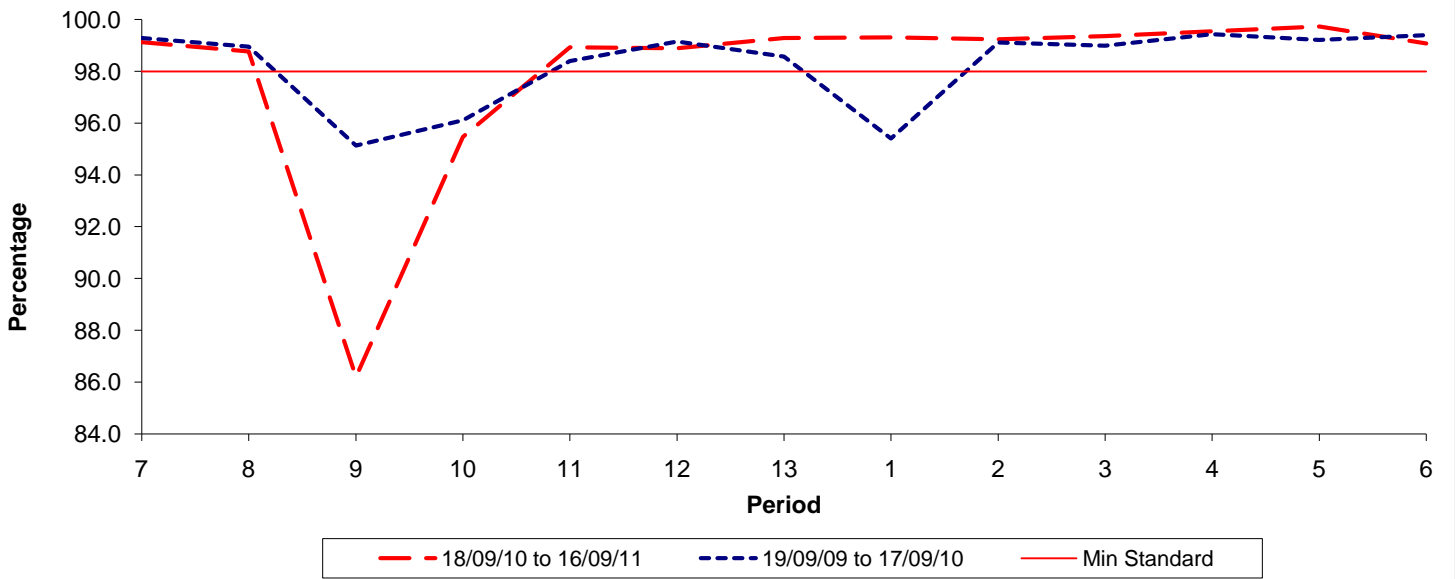

Reliability Performance (Low Frequency)

% Departing On Time

Date Range / Period	7	8	9	10	11	12	13	1	2	3	4	5	6
18/09/10 to 16/09/11	83.70	80.30	72.70	68.10	65.10	75.70	80.40	85.50	86.80	87.20	85.40	89.10	87.90
19/09/09 to 17/09/10	85.20	81.70	76.70	73.60	76.50	82.00	82.20	78.30	73.70	72.40	76.90	82.80	84.10
Min Standard	78.00	78.00	78.00	78.00	78.00	78.00	78.00	78.00	78.00	78.00	78.00	78.00	78.00

On Time figures are based on 12 weeks data

Kilometre Performance

% Kilometres Operated

Date Range / Period	7	8	9	10	11	12	13	1	2	3	4	5	6
18/09/10 to 16/09/11	99.13	98.77	86.20	95.47	98.93	98.89	99.29	99.31	99.24	99.36	99.54	99.73	99.07
19/09/09 to 17/09/10	99.29	98.96	95.14	96.12	98.40	99.16	98.57	95.41	99.12	98.99	99.44	99.22	99.40
Min Standard	98.00	98.00	98.00	98.00	98.00	98.00	98.00	98.00	98.00	98.00	98.00	98.00	98.00

Kilometre figures are based on 4 weeks data