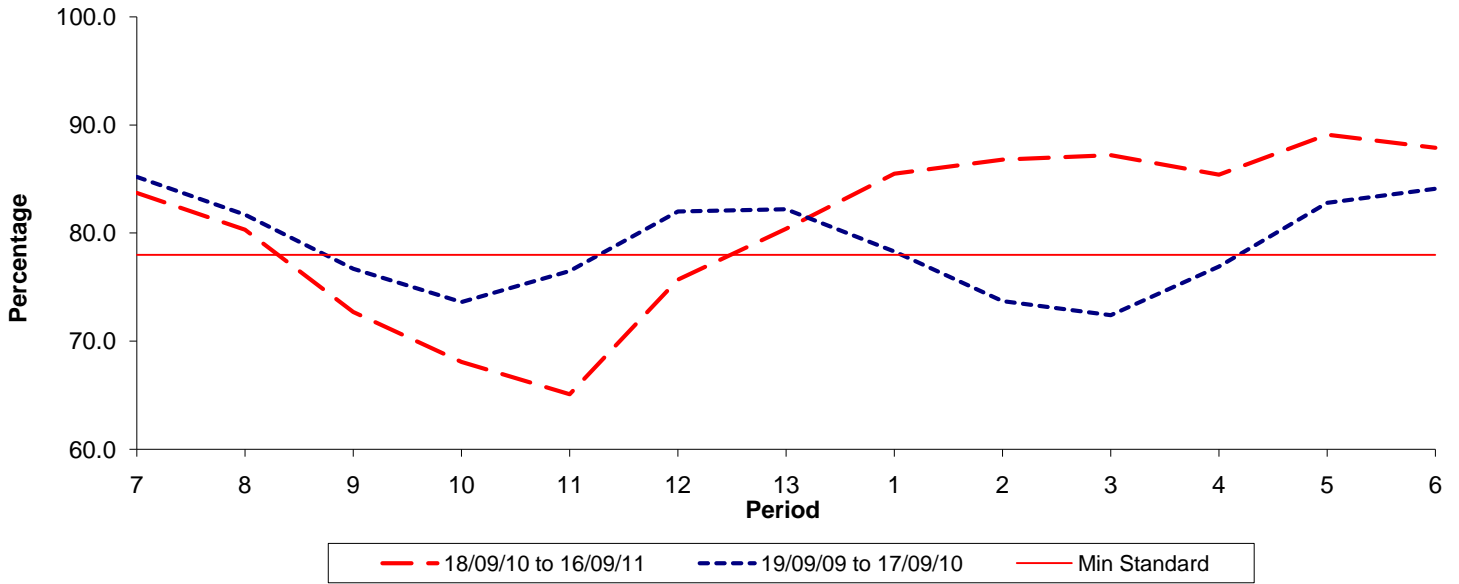

Reliability Performance (Low Frequency)

% Departing On Time

Date Range / Period	7	8	9	10	11	12	13	1	2	3	4	5	6
18/09/10 to 16/09/11	83.70	80.30	72.70	68.10	65.10	75.70	80.40	85.50	86.80	87.20	85.40	89.10	87.90
19/09/09 to 17/09/10	85.20	81.70	76.70	73.60	76.50	82.00	82.20	78.30	73.70	72.40	76.90	82.80	84.10
Min Standard	78.00	78.00	78.00	78.00	78.00	78.00	78.00	78.00	78.00	78.00	78.00	78.00	78.00

On Time figures are based on 12 weeks data

Kilometre Performance

% Kilometres Operated

Date Range / Period	7	8	9	10	11	12	13	1	2	3	4	5	6
18/09/10 to 16/09/11	99.13	98.77	86.20	95.47	98.93	98.89	99.29	99.31	99.24	99.36	99.54	99.73	99.07
19/09/09 to 17/09/10	99.29	98.96	95.14	96.12	98.40	99.16	98.57	95.41	99.12	98.99	99.44	99.22	99.40
Min Standard	98.00	98.00	98.00	98.00	98.00	98.00	98.00	98.00	98.00	98.00	98.00	98.00	98.00

Kilometre figures are based on 4 weeks data