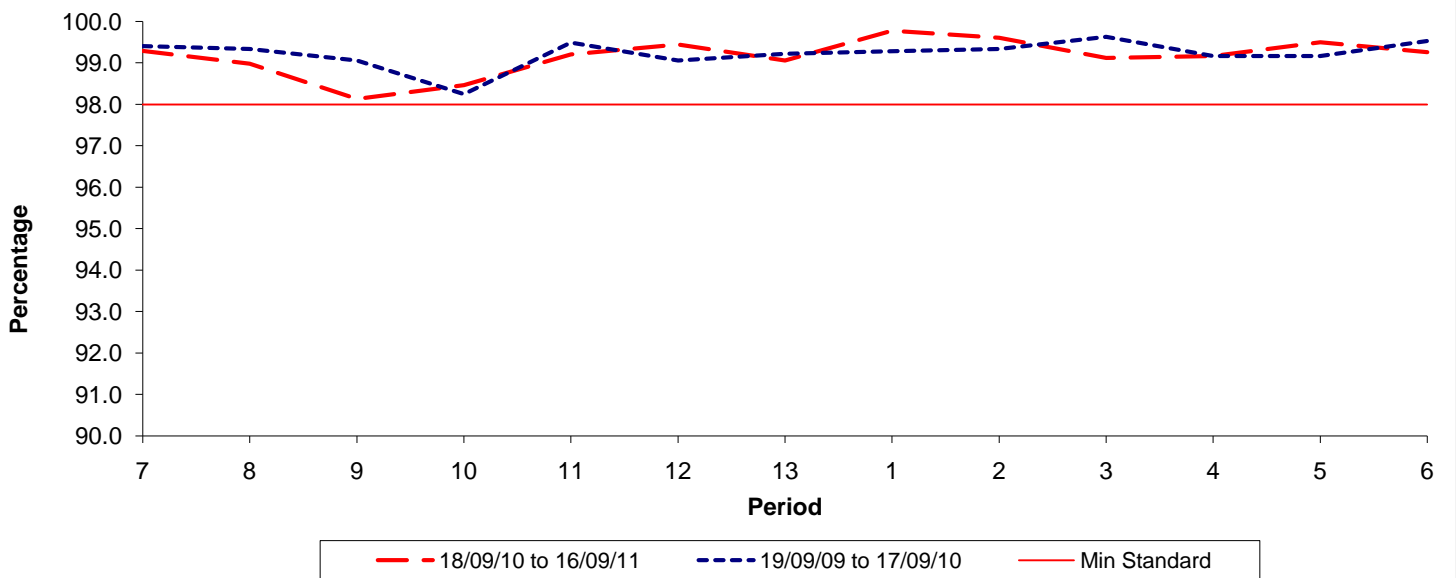

**Reliability Performance ( Low Frequency )**

**% Departing On Time**

Date Range / Period	7	8	9	10	11	12	13	1	2	3	4	5	6
18/09/10 to 16/09/11	87.50	79.30	74.60	69.40	86.50	88.40	84.10	78.30	77.60	86.30	93.40	93.00	91.90
19/09/09 to 17/09/10	84.90	87.60	85.50	82.60	79.60	83.40	83.40	85.70	86.30	85.30	81.90	82.60	84.70
Min Standard	82.00	82.00	82.00	82.00	82.00	82.00	82.00	82.00	82.00	82.00	82.00	82.00	82.00

On Time figures are based on 12 weeks data

**Kilometre Performance**

**% Kilometres Operated**

Date Range / Period	7	8	9	10	11	12	13	1	2	3	4	5	6
18/09/10 to 16/09/11	99.29	98.98	98.13	98.46	99.21	99.45	99.06	99.78	99.61	99.12	99.17	99.50	99.26
19/09/09 to 17/09/10	99.41	99.34	99.06	98.25	99.49	99.06	99.22	99.28	99.34	99.63	99.17	99.17	99.53
Min Standard	98.00	98.00	98.00	98.00	98.00	98.00	98.00	98.00	98.00	98.00	98.00	98.00	98.00

Kilometre figures are based on 4 weeks data