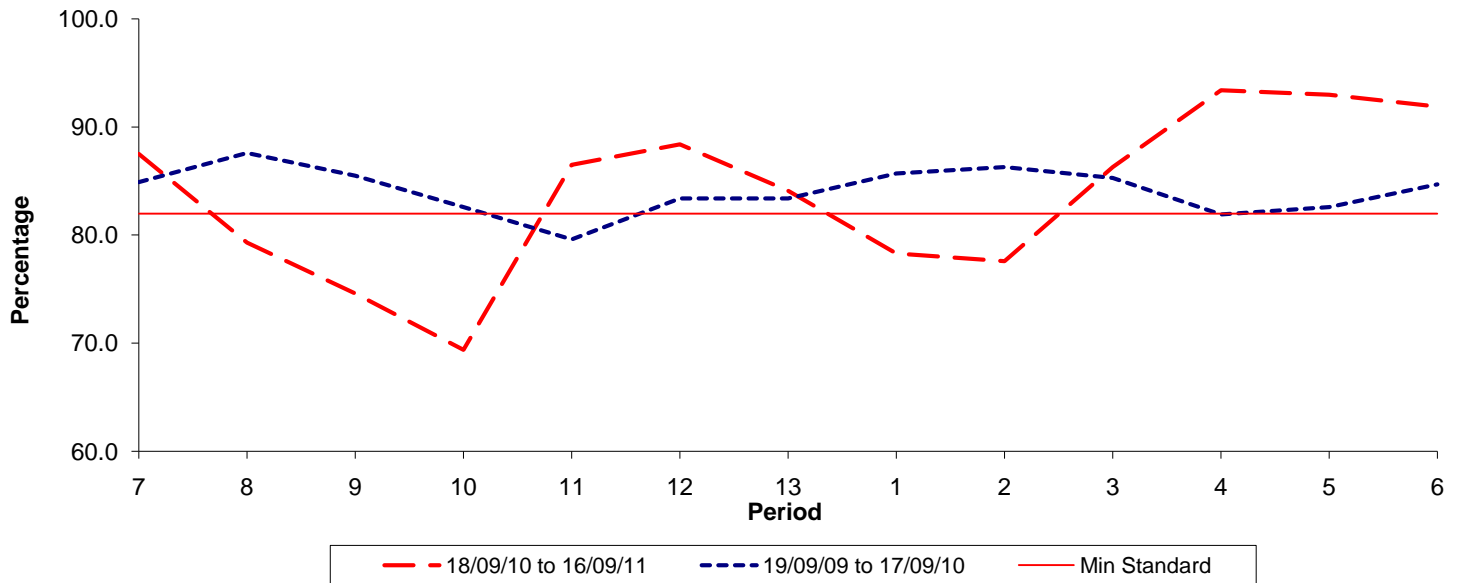

**Reliability Performance ( Low Frequency )**

**% Departing On Time**

Date Range / Period	7	8	9	10	11	12	13	1	2	3	4	5	6
18/09/10 to 16/09/11	87.50	79.30	74.60	69.40	86.50	88.40	84.10	78.30	77.60	86.30	93.40	93.00	91.90
19/09/09 to 17/09/10	84.90	87.60	85.50	82.60	79.60	83.40	83.40	85.70	86.30	85.30	81.90	82.60	84.70
Min Standard	82.00	82.00	82.00	82.00	82.00	82.00	82.00	82.00	82.00	82.00	82.00	82.00	82.00

On Time figures are based on 12 weeks data

**Kilometre Performance**

**% Kilometres Operated**

Date Range / Period	7	8	9	10	11	12	13	1	2	3	4	5	6
18/09/10 to 16/09/11	99.29	98.98	98.13	98.46	99.21	99.45	99.06	99.78	99.61	99.12	99.17	99.50	99.26
19/09/09 to 17/09/10	99.41	99.34	99.06	98.25	99.49	99.06	99.22	99.28	99.34	99.63	99.17	99.17	99.53
Min Standard	98.00	98.00	98.00	98.00	98.00	98.00	98.00	98.00	98.00	98.00	98.00	98.00	98.00

Kilometre figures are based on 4 weeks data