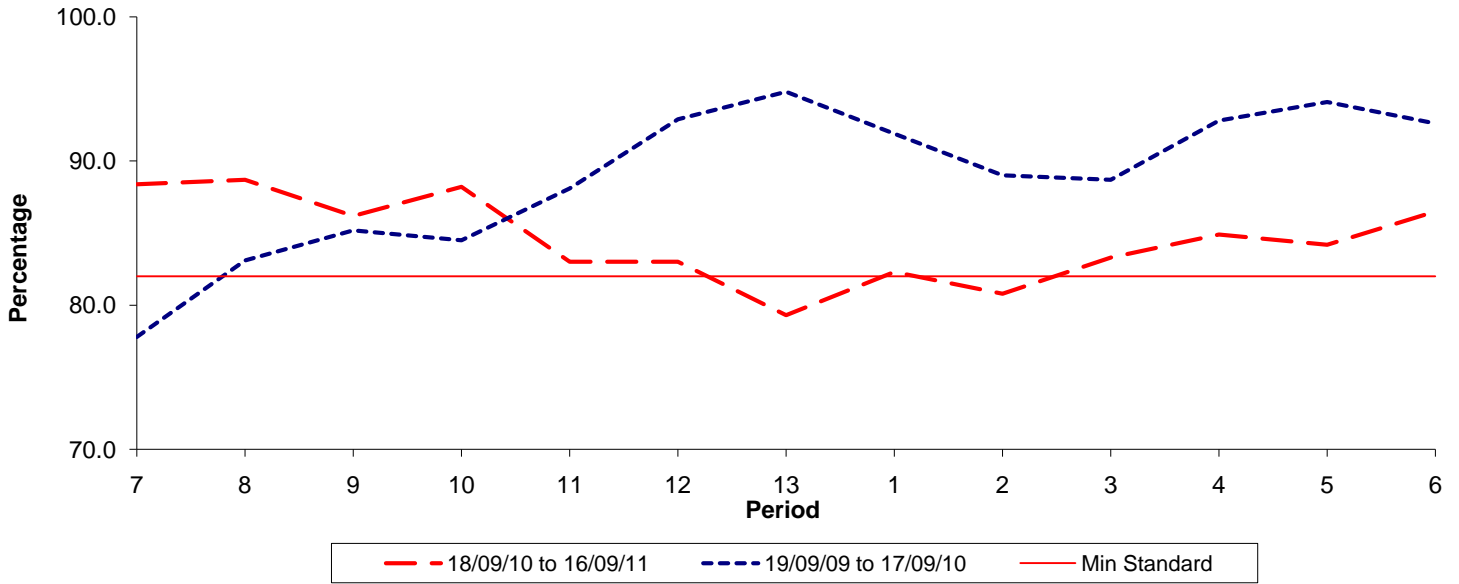

**Reliability Performance ( Low Frequency )**

**% Departing On Time**

Date Range / Period	7	8	9	10	11	12	13	1	2	3	4	5	6
18/09/10 to 16/09/11	88.40	88.70	86.20	88.20	83.00	83.00	79.30	82.30	80.80	83.30	84.90	84.20	86.50
19/09/09 to 17/09/10	77.80	83.10	85.20	84.50	88.10	92.90	94.80	91.90	89.00	88.70	92.80	94.10	92.60
Min Standard	82.00	82.00	82.00	82.00	82.00	82.00	82.00	82.00	82.00	82.00	82.00	82.00	82.00

On Time figures are based on 12 weeks data

**Kilometre Performance**

**% Kilometres Operated**

Date Range / Period	7	8	9	10	11	12	13	1	2	3	4	5	6
18/09/10 to 16/09/11	99.03	99.05	97.28	98.65	99.04	99.40	99.73	98.25	99.83	98.53	99.92	99.15	99.66
19/09/09 to 17/09/10	99.78	99.50	99.57	97.28	99.69	99.91	99.72	99.64	98.94	100.00	99.94	98.72	99.34
Min Standard	98.00	98.00	98.00	98.00	98.00	98.00	98.00	98.00	98.00	98.00	98.00	98.00	98.00

Kilometre figures are based on 4 weeks data