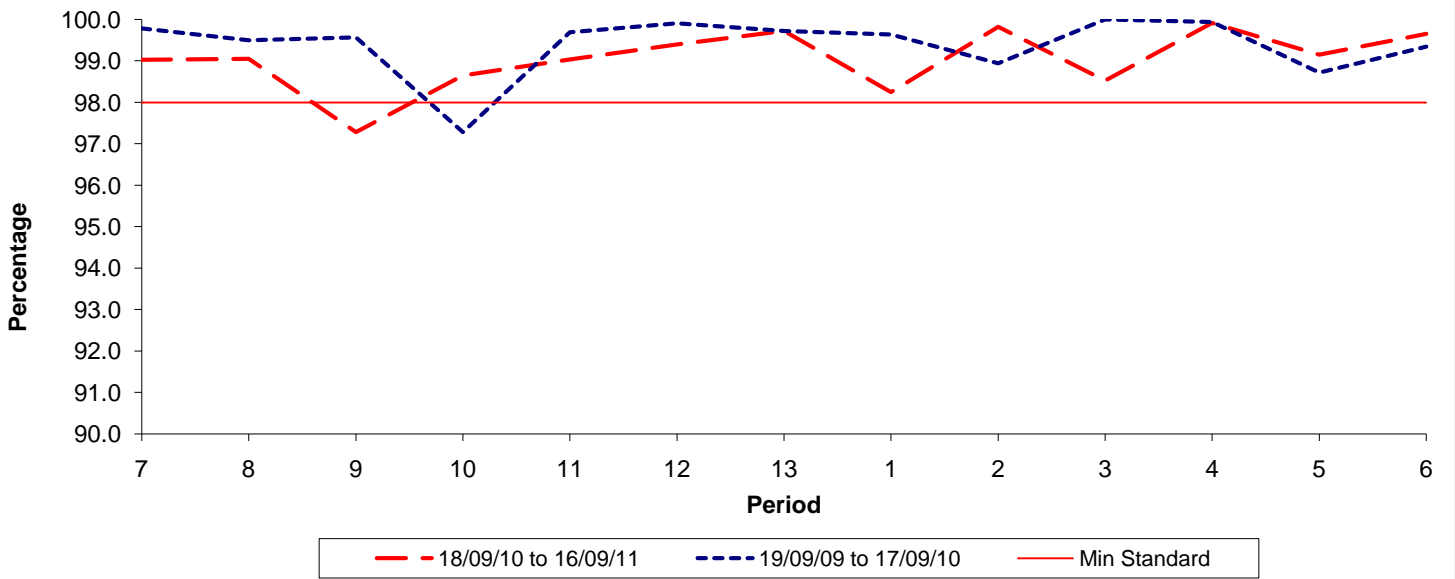

**Reliability Performance ( Low Frequency )**

**% Departing On Time**

Date Range / Period	7	8	9	10	11	12	13	1	2	3	4	5	6
18/09/10 to 16/09/11	88.40	88.70	86.20	88.20	83.00	83.00	79.30	82.30	80.80	83.30	84.90	84.20	86.50
19/09/09 to 17/09/10	77.80	83.10	85.20	84.50	88.10	92.90	94.80	91.90	89.00	88.70	92.80	94.10	92.60
Min Standard	82.00	82.00	82.00	82.00	82.00	82.00	82.00	82.00	82.00	82.00	82.00	82.00	82.00

On Time figures are based on 12 weeks data

**Kilometre Performance**

**% Kilometres Operated**

Date Range / Period	7	8	9	10	11	12	13	1	2	3	4	5	6
18/09/10 to 16/09/11	99.03	99.05	97.28	98.65	99.04	99.40	99.73	98.25	99.83	98.53	99.92	99.15	99.66
19/09/09 to 17/09/10	99.78	99.50	99.57	97.28	99.69	99.91	99.72	99.64	98.94	100.00	99.94	98.72	99.34
Min Standard	98.00	98.00	98.00	98.00	98.00	98.00	98.00	98.00	98.00	98.00	98.00	98.00	98.00

Kilometre figures are based on 4 weeks data