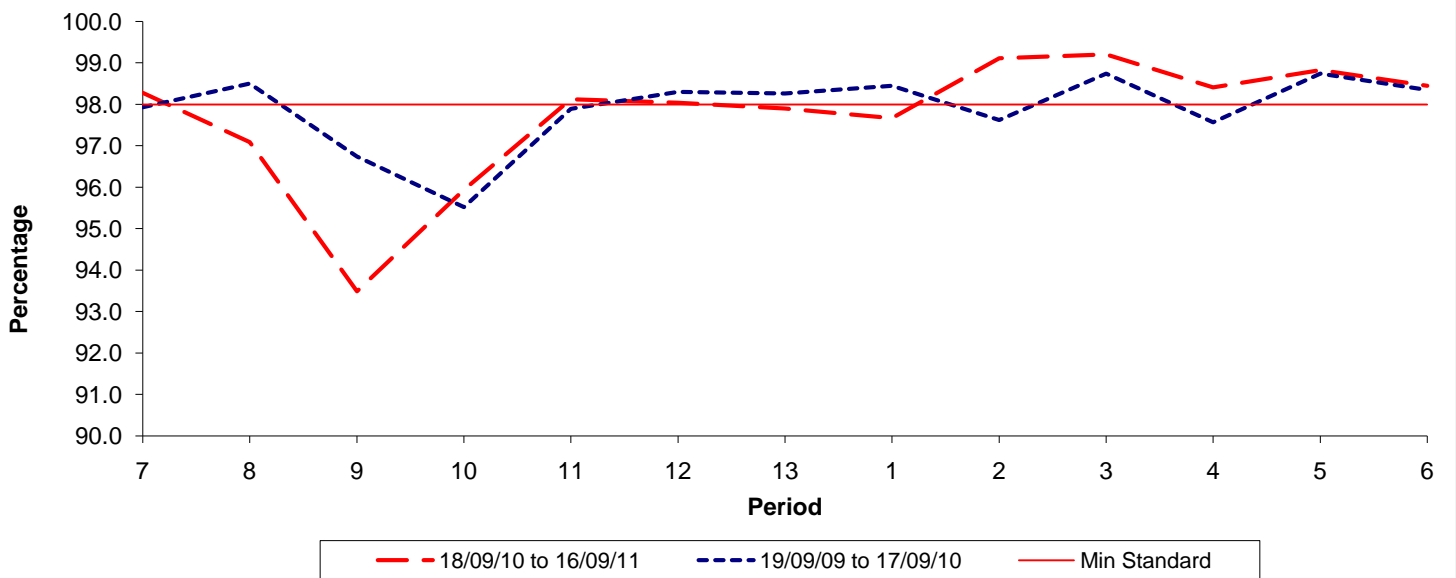

Reliability Performance (Low Frequency)

% Departing On Time

Date Range / Period	7	8	9	10	11	12	13	1	2	3	4	5	6
18/09/10 to 16/09/11	87.10	86.00	78.30	78.90	72.40	76.30	77.90	80.90	83.30	83.00	84.90	83.00	83.70
19/09/09 to 17/09/10	85.20	84.20	80.70	78.50	81.30	85.40	86.50	86.50	84.00	85.70	84.00	87.40	85.90
Min Standard	78.00	78.00	78.00	78.00	78.00	78.00	78.00	78.00	78.00	78.00	78.00	78.00	78.00

On Time figures are based on 12 weeks data

Kilometre Performance

% Kilometres Operated

Date Range / Period	7	8	9	10	11	12	13	1	2	3	4	5	6
18/09/10 to 16/09/11	98.28	97.09	93.49	95.94	98.13	98.04	97.90	97.67	99.12	99.21	98.41	98.83	98.45
19/09/09 to 17/09/10	97.93	98.50	96.74	95.52	97.89	98.30	98.26	98.45	97.62	98.74	97.57	98.74	98.35
Min Standard	98.00	98.00	98.00	98.00	98.00	98.00	98.00	98.00	98.00	98.00	98.00	98.00	98.00

Kilometre figures are based on 4 weeks data