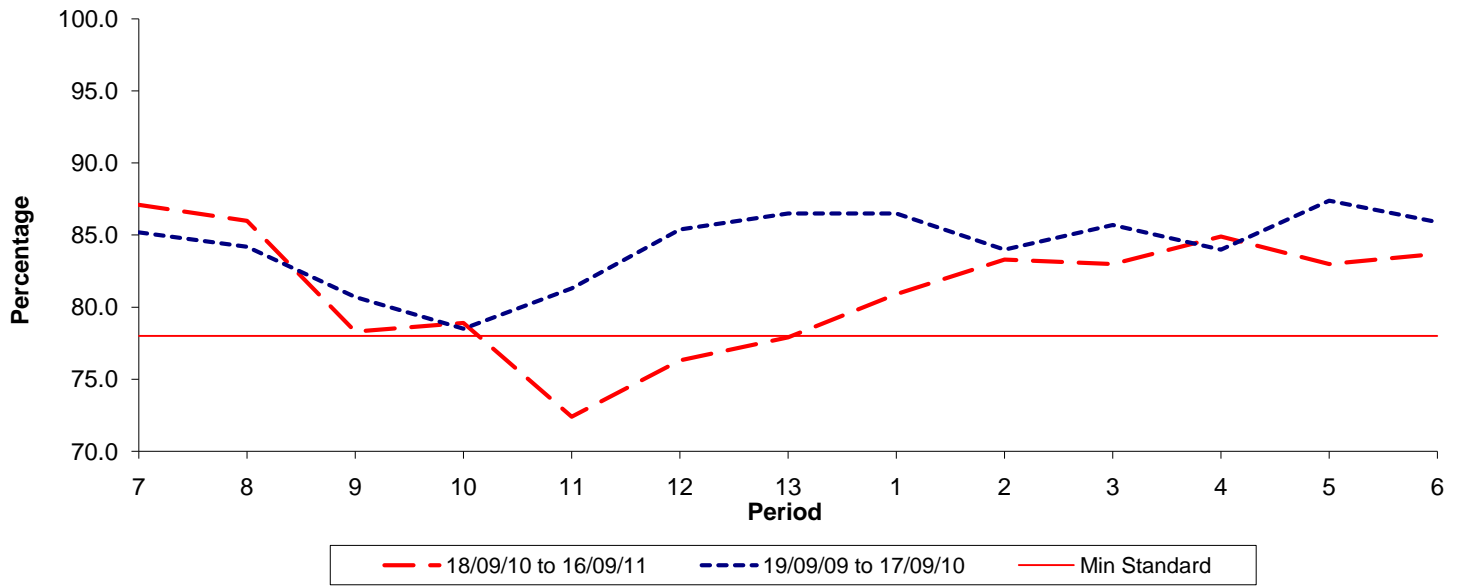

Reliability Performance (Low Frequency)

% Departing On Time

Date Range / Period	7	8	9	10	11	12	13	1	2	3	4	5	6
18/09/10 to 16/09/11	87.10	86.00	78.30	78.90	72.40	76.30	77.90	80.90	83.30	83.00	84.90	83.00	83.70
19/09/09 to 17/09/10	85.20	84.20	80.70	78.50	81.30	85.40	86.50	86.50	84.00	85.70	84.00	87.40	85.90
Min Standard	78.00	78.00	78.00	78.00	78.00	78.00	78.00	78.00	78.00	78.00	78.00	78.00	78.00

On Time figures are based on 12 weeks data

Kilometre Performance

% Kilometres Operated

Date Range / Period	7	8	9	10	11	12	13	1	2	3	4	5	6
18/09/10 to 16/09/11	98.28	97.09	93.49	95.94	98.13	98.04	97.90	97.67	99.12	99.21	98.41	98.83	98.45
19/09/09 to 17/09/10	97.93	98.50	96.74	95.52	97.89	98.30	98.26	98.45	97.62	98.74	97.57	98.74	98.35
Min Standard	98.00	98.00	98.00	98.00	98.00	98.00	98.00	98.00	98.00	98.00	98.00	98.00	98.00

Kilometre figures are based on 4 weeks data