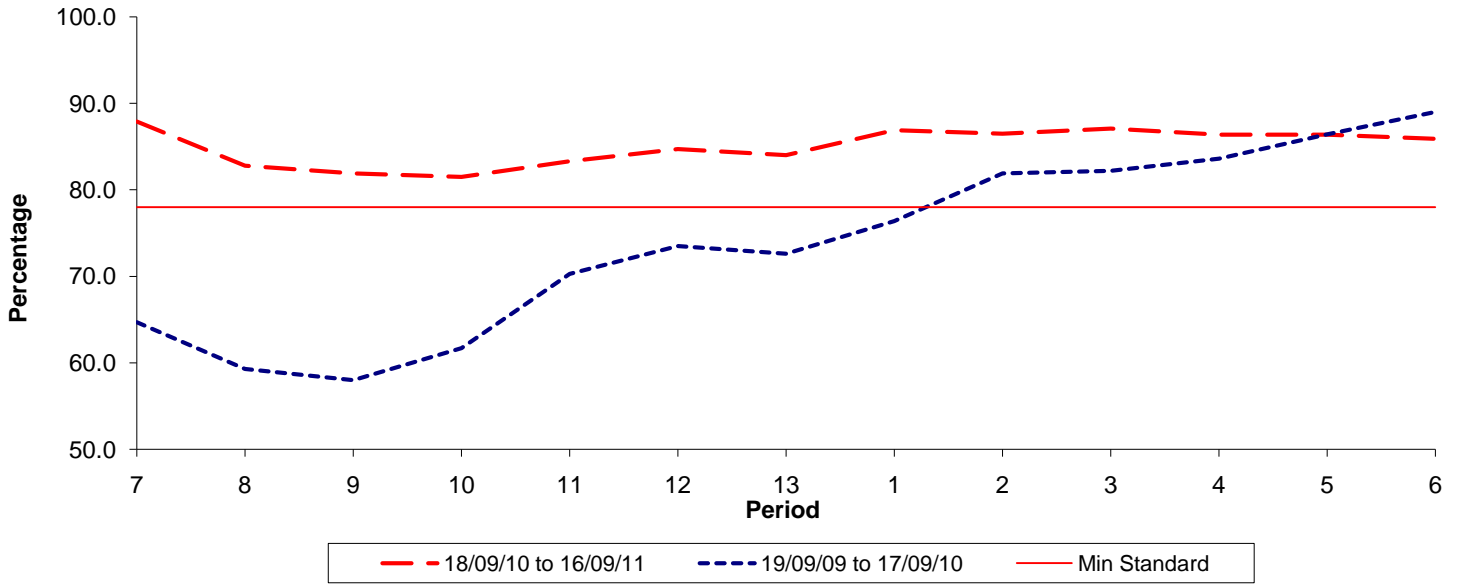

Reliability Performance (Low Frequency)

% Departing On Time

Date Range / Period	7	8	9	10	11	12	13	1	2	3	4	5	6
18/09/10 to 16/09/11	87.90	82.80	81.90	81.50	83.30	84.70	84.00	86.90	86.50	87.10	86.40	86.40	85.90
19/09/09 to 17/09/10	64.70	59.30	58.00	61.70	70.30	73.50	72.60	76.40	81.90	82.20	83.60	86.40	89.00
Min Standard	78.00	78.00	78.00	78.00	78.00	78.00	78.00	78.00	78.00	78.00	78.00	78.00	78.00

On Time figures are based on 12 weeks data

Kilometre Performance

% Kilometres Operated

Date Range / Period	7	8	9	10	11	12	13	1	2	3	4	5	6
18/09/10 to 16/09/11	98.38	98.05	98.11	98.03	97.97	98.64	98.14	98.82	98.07	98.94	98.38	98.72	97.16
19/09/09 to 17/09/10	95.70	94.96	96.39	97.71	97.49	97.95	97.57	99.09	99.41	97.08	98.27	99.40	98.27
Min Standard	98.00	98.00	98.00	98.00	98.00	98.00	98.00	98.00	98.00	98.00	98.00	98.00	98.00

Kilometre figures are based on 4 weeks data