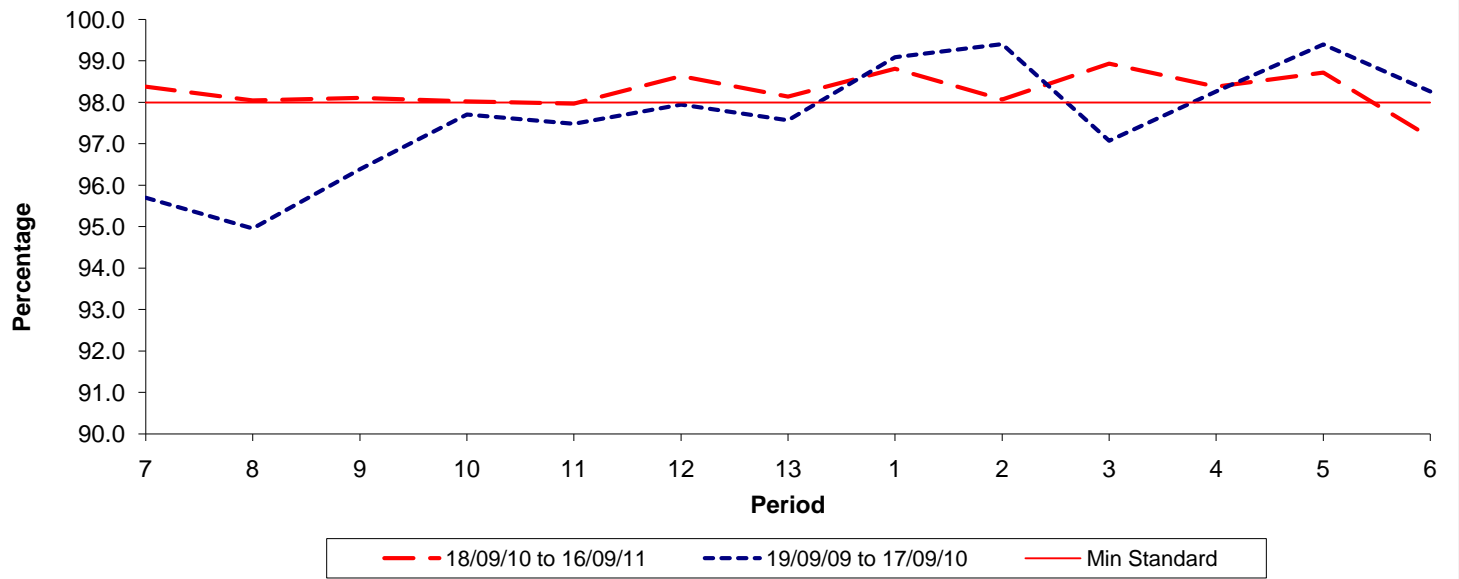

Reliability Performance (Low Frequency)

% Departing On Time

Date Range / Period	7	8	9	10	11	12	13	1	2	3	4	5	6
18/09/10 to 16/09/11	87.90	82.80	81.90	81.50	83.30	84.70	84.00	86.90	86.50	87.10	86.40	86.40	85.90
19/09/09 to 17/09/10	64.70	59.30	58.00	61.70	70.30	73.50	72.60	76.40	81.90	82.20	83.60	86.40	89.00
Min Standard	78.00	78.00	78.00	78.00	78.00	78.00	78.00	78.00	78.00	78.00	78.00	78.00	78.00

On Time figures are based on 12 weeks data

Kilometre Performance

% Kilometres Operated

Date Range / Period	7	8	9	10	11	12	13	1	2	3	4	5	6
18/09/10 to 16/09/11	98.38	98.05	98.11	98.03	97.97	98.64	98.14	98.82	98.07	98.94	98.38	98.72	97.16
19/09/09 to 17/09/10	95.70	94.96	96.39	97.71	97.49	97.95	97.57	99.09	99.41	97.08	98.27	99.40	98.27
Min Standard	98.00	98.00	98.00	98.00	98.00	98.00	98.00	98.00	98.00	98.00	98.00	98.00	98.00

Kilometre figures are based on 4 weeks data