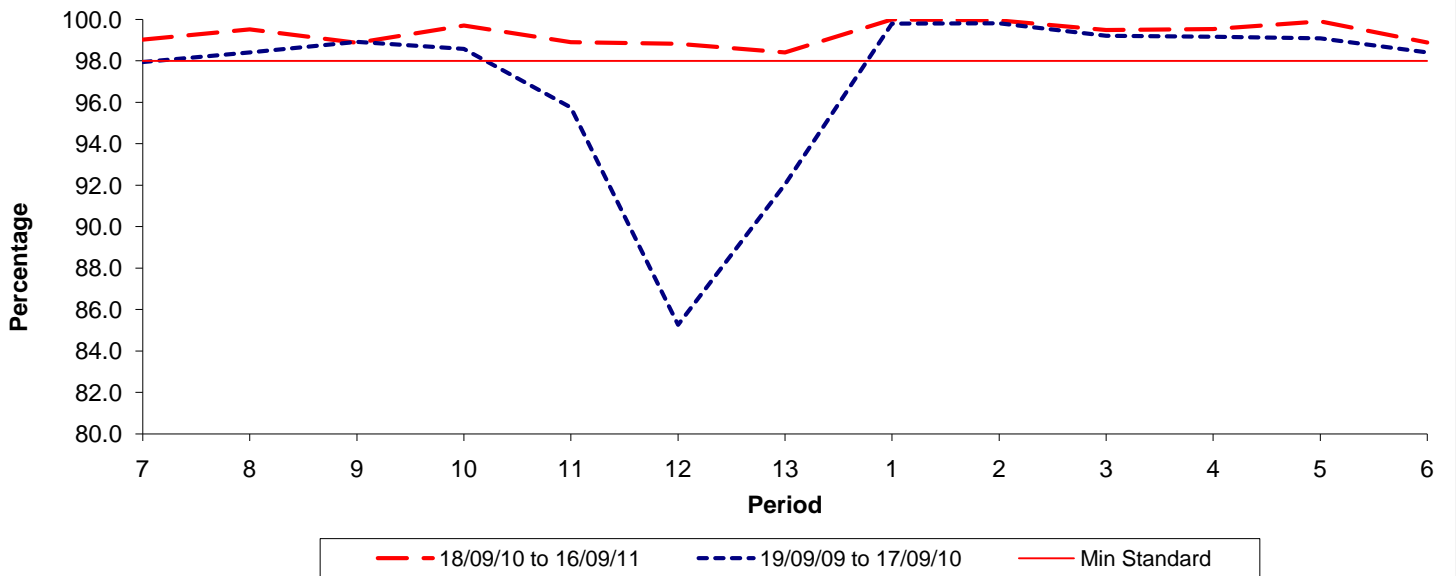

Reliability Performance (Low Frequency)

% Departing On Time

Date Range / Period	7	8	9	10	11	12	13	1	2	3	4	5	6
18/09/10 to 16/09/11	83.30	81.60	82.50	89.20	86.90	86.30	88.10	93.40	93.70	91.20	86.10	87.80	85.50
19/09/09 to 17/09/10	85.10	79.90	81.30	79.10	84.20	86.40	85.90	87.00	88.50	90.80	88.80	90.90	89.10
Min Standard	75.00	75.00	75.00	75.00	75.00	75.00	75.00	75.00	75.00	75.00	75.00	75.00	75.00

On Time figures are based on 12 weeks data

Kilometre Performance

% Kilometres Operated

Date Range / Period	7	8	9	10	11	12	13	1	2	3	4	5	6
18/09/10 to 16/09/11	99.03	99.52	98.88	99.70	98.91	98.82	98.41	100.00	99.95	99.49	99.53	99.90	98.89
19/09/09 to 17/09/10	97.95	98.41	98.93	98.59	95.76	85.27	92.05	99.80	99.82	99.22	99.17	99.10	98.42
Min Standard	98.00	98.00	98.00	98.00	98.00	98.00	98.00	98.00	98.00	98.00	98.00	98.00	98.00

Kilometre figures are based on 4 weeks data