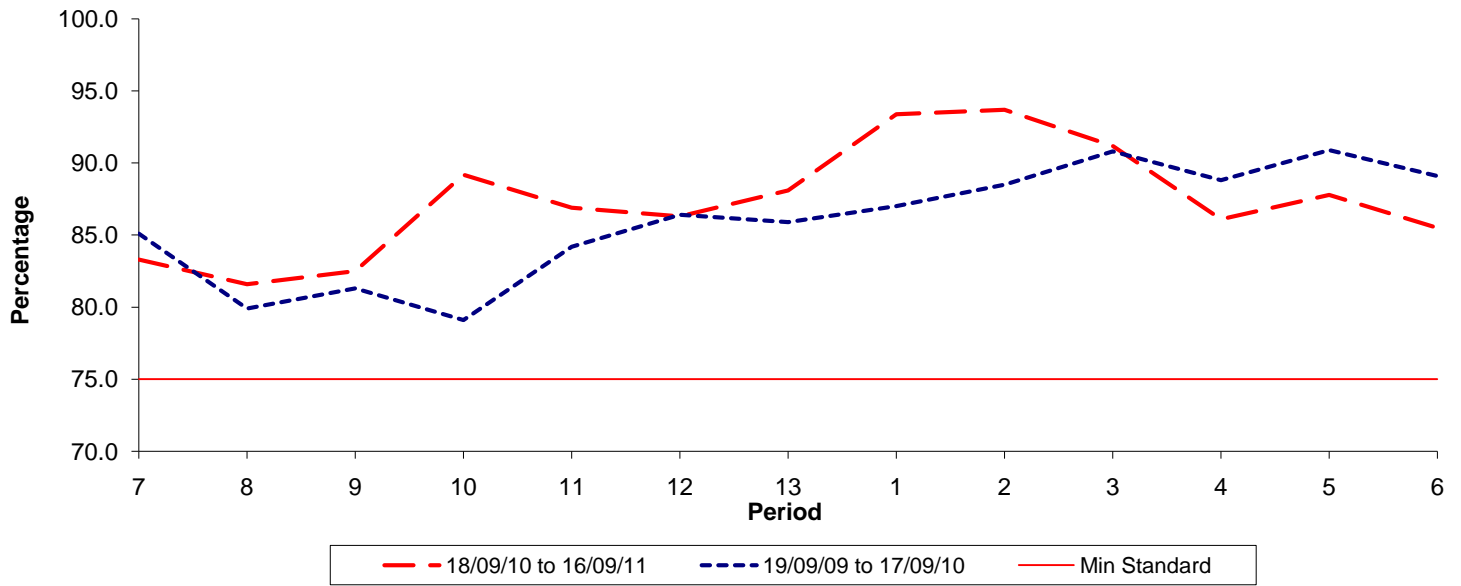

Reliability Performance (Low Frequency)

% Departing On Time

Date Range / Period	7	8	9	10	11	12	13	1	2	3	4	5	6
18/09/10 to 16/09/11	83.30	81.60	82.50	89.20	86.90	86.30	88.10	93.40	93.70	91.20	86.10	87.80	85.50
19/09/09 to 17/09/10	85.10	79.90	81.30	79.10	84.20	86.40	85.90	87.00	88.50	90.80	88.80	90.90	89.10
Min Standard	75.00	75.00	75.00	75.00	75.00	75.00	75.00	75.00	75.00	75.00	75.00	75.00	75.00

On Time figures are based on 12 weeks data

Kilometre Performance

% Kilometres Operated

Date Range / Period	7	8	9	10	11	12	13	1	2	3	4	5	6
18/09/10 to 16/09/11	99.03	99.52	98.88	99.70	98.91	98.82	98.41	100.00	99.95	99.49	99.53	99.90	98.89
19/09/09 to 17/09/10	97.95	98.41	98.93	98.59	95.76	85.27	92.05	99.80	99.82	99.22	99.17	99.10	98.42
Min Standard	98.00	98.00	98.00	98.00	98.00	98.00	98.00	98.00	98.00	98.00	98.00	98.00	98.00

Kilometre figures are based on 4 weeks data