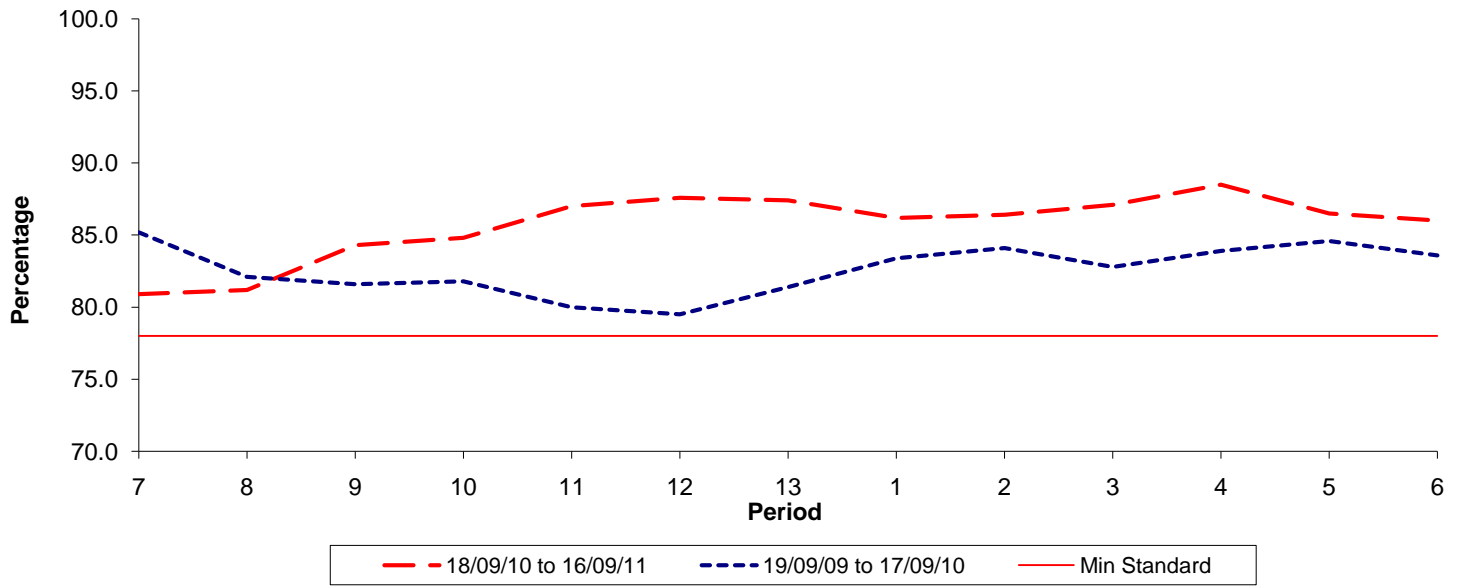

Reliability Performance (Low Frequency)

% Departing On Time

Date Range / Period	7	8	9	10	11	12	13	1	2	3	4	5	6
18/09/10 to 16/09/11	80.90	81.20	84.30	84.80	87.00	87.60	87.40	86.20	86.40	87.10	88.50	86.50	86.00
19/09/09 to 17/09/10	85.20	82.10	81.60	81.80	80.00	79.50	81.40	83.40	84.10	82.80	83.90	84.60	83.60
Min Standard	78.00	78.00	78.00	78.00	78.00	78.00	78.00	78.00	78.00	78.00	78.00	78.00	78.00

On Time figures are based on 12 weeks data

Kilometre Performance

% Kilometres Operated

Date Range / Period	7	8	9	10	11	12	13	1	2	3	4	5	6
18/09/10 to 16/09/11	99.03	98.88	99.38	97.98	99.17	98.74	99.01	99.26	99.34	99.27	99.51	99.41	99.37
19/09/09 to 17/09/10	98.35	99.32	98.82	98.53	99.40	99.26	98.77	98.66	99.06	98.57	97.46	98.96	97.63
Min Standard	98.00	98.00	98.00	98.00	98.00	98.00	98.00	98.00	98.00	98.00	98.00	98.00	98.00

Kilometre figures are based on 4 weeks data