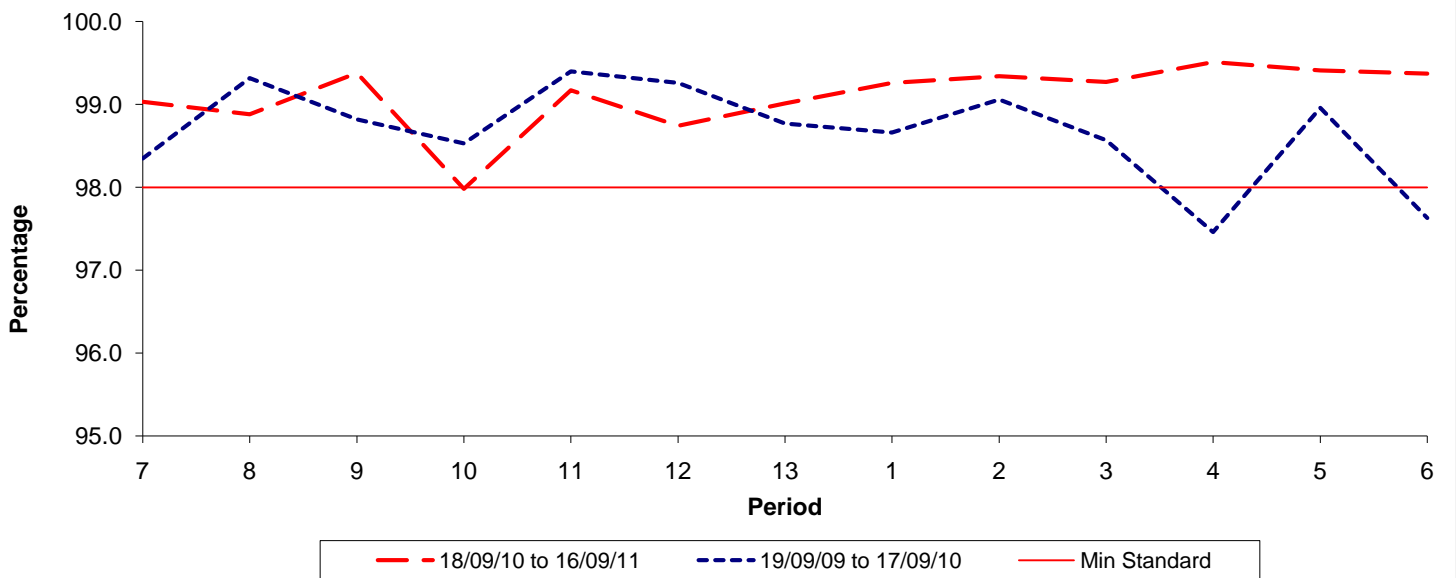

Reliability Performance (Low Frequency)

% Departing On Time

Date Range / Period	7	8	9	10	11	12	13	1	2	3	4	5	6
18/09/10 to 16/09/11	80.90	81.20	84.30	84.80	87.00	87.60	87.40	86.20	86.40	87.10	88.50	86.50	86.00
19/09/09 to 17/09/10	85.20	82.10	81.60	81.80	80.00	79.50	81.40	83.40	84.10	82.80	83.90	84.60	83.60
Min Standard	78.00	78.00	78.00	78.00	78.00	78.00	78.00	78.00	78.00	78.00	78.00	78.00	78.00

On Time figures are based on 12 weeks data

Kilometre Performance

% Kilometres Operated

Date Range / Period	7	8	9	10	11	12	13	1	2	3	4	5	6
18/09/10 to 16/09/11	99.03	98.88	99.38	97.98	99.17	98.74	99.01	99.26	99.34	99.27	99.51	99.41	99.37
19/09/09 to 17/09/10	98.35	99.32	98.82	98.53	99.40	99.26	98.77	98.66	99.06	98.57	97.46	98.96	97.63
Min Standard	98.00	98.00	98.00	98.00	98.00	98.00	98.00	98.00	98.00	98.00	98.00	98.00	98.00

Kilometre figures are based on 4 weeks data