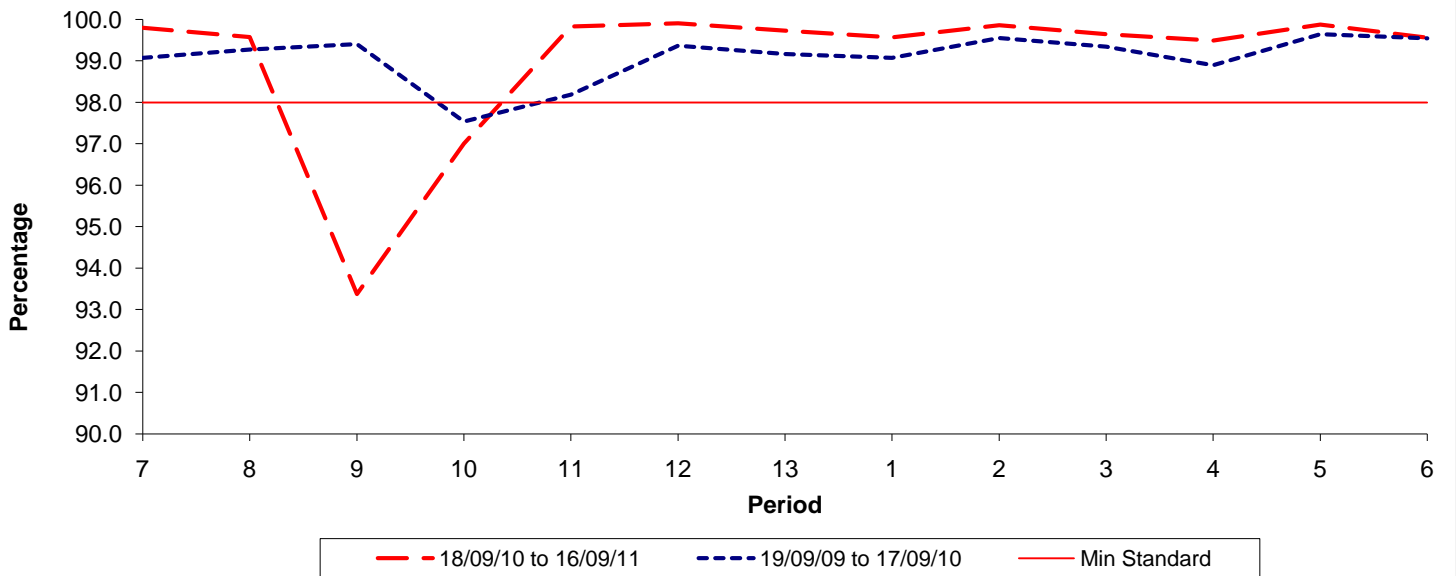

Reliability Performance (Low Frequency)

% Departing On Time

Date Range / Period	7	8	9	10	11	12	13	1	2	3	4	5	6
18/09/10 to 16/09/11	87.20	84.90	85.80	79.90	78.00	81.30	83.80	85.90	82.60	85.50	87.40	87.10	87.30
19/09/09 to 17/09/10	86.10	80.60	76.70	74.50	74.90	74.60	68.40	68.00	69.50	77.90	82.10	86.70	86.60
Min Standard	82.00	82.00	82.00	82.00	82.00	82.00	82.00	82.00	82.00	82.00	82.00	82.00	82.00

On Time figures are based on 12 weeks data

Kilometre Performance

% Kilometres Operated

Date Range / Period	7	8	9	10	11	12	13	1	2	3	4	5	6
18/09/10 to 16/09/11	99.80	99.58	93.37	97.00	99.83	99.91	99.73	99.57	99.86	99.65	99.49	99.88	99.56
19/09/09 to 17/09/10	99.08	99.28	99.41	97.54	98.19	99.37	99.17	99.08	99.56	99.35	98.90	99.65	99.55
Min Standard	98.00	98.00	98.00	98.00	98.00	98.00	98.00	98.00	98.00	98.00	98.00	98.00	98.00

Kilometre figures are based on 4 weeks data