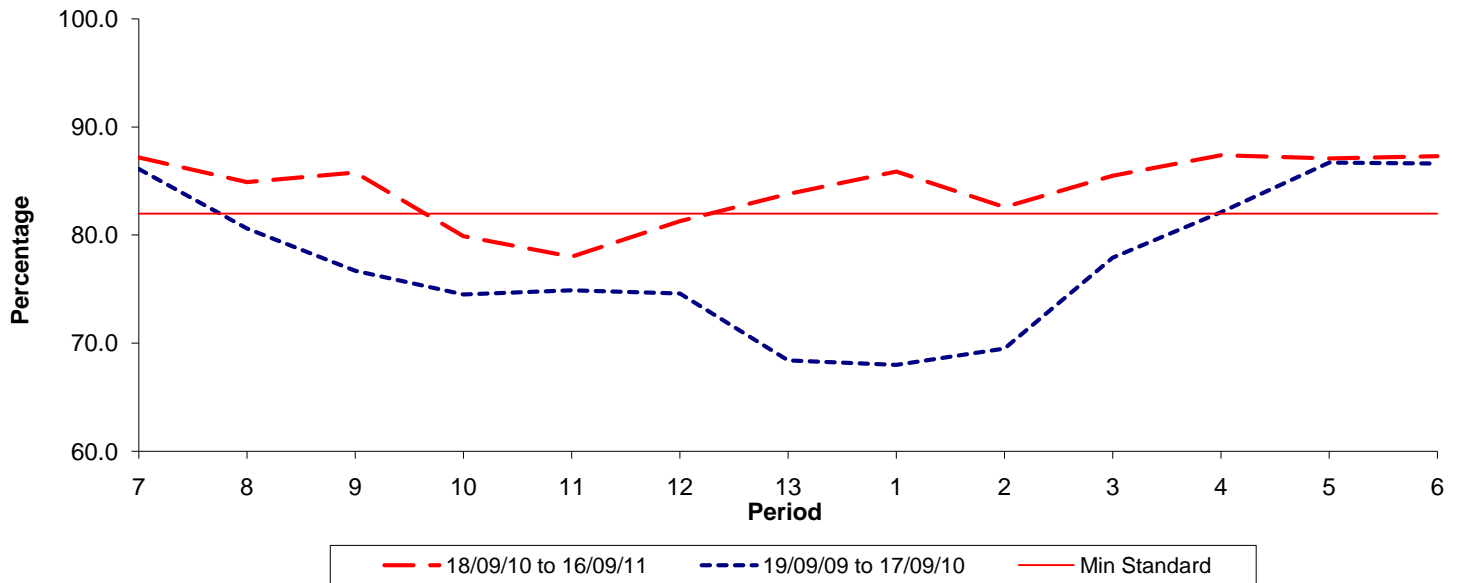

Reliability Performance (Low Frequency)

% Departing On Time

Date Range / Period	7	8	9	10	11	12	13	1	2	3	4	5	6
18/09/10 to 16/09/11	87.20	84.90	85.80	79.90	78.00	81.30	83.80	85.90	82.60	85.50	87.40	87.10	87.30
19/09/09 to 17/09/10	86.10	80.60	76.70	74.50	74.90	74.60	68.40	68.00	69.50	77.90	82.10	86.70	86.60
Min Standard	82.00	82.00	82.00	82.00	82.00	82.00	82.00	82.00	82.00	82.00	82.00	82.00	82.00

On Time figures are based on 12 weeks data

Kilometre Performance

% Kilometres Operated

Date Range / Period	7	8	9	10	11	12	13	1	2	3	4	5	6
18/09/10 to 16/09/11	99.80	99.58	93.37	97.00	99.83	99.91	99.73	99.57	99.86	99.65	99.49	99.88	99.56
19/09/09 to 17/09/10	99.08	99.28	99.41	97.54	98.19	99.37	99.17	99.08	99.56	99.35	98.90	99.65	99.55
Min Standard	98.00	98.00	98.00	98.00	98.00	98.00	98.00	98.00	98.00	98.00	98.00	98.00	98.00

Kilometre figures are based on 4 weeks data