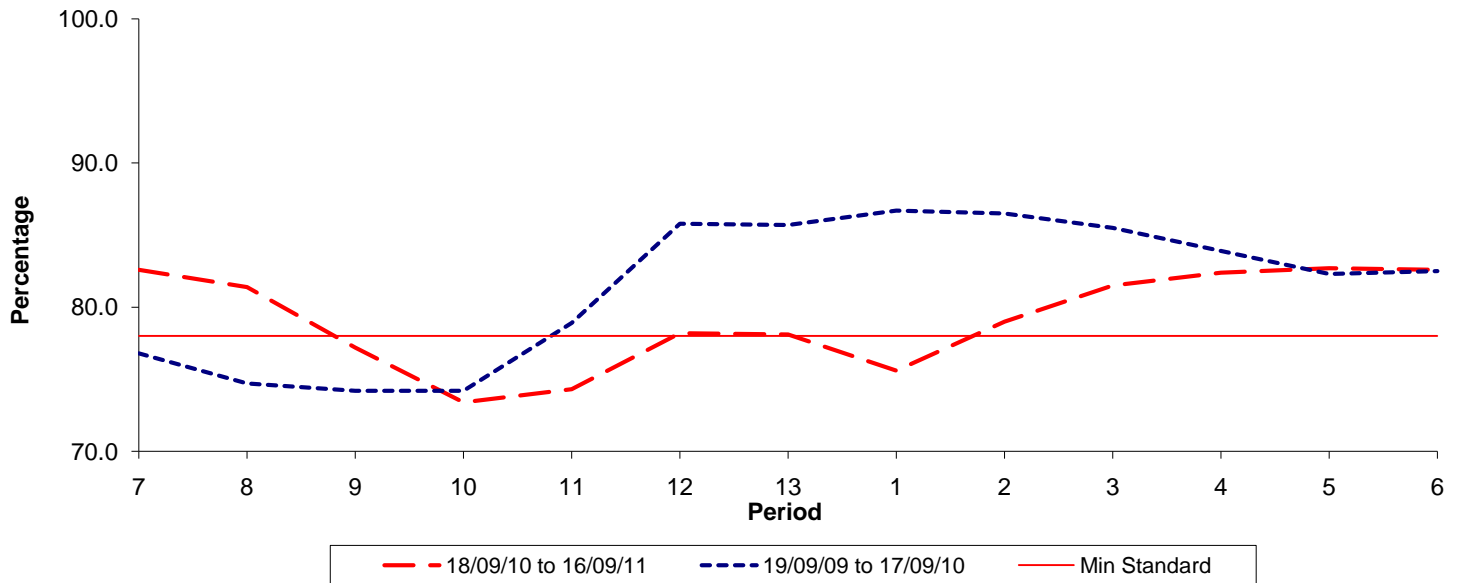

Reliability Performance (Low Frequency)

% Departing On Time

Date Range / Period	7	8	9	10	11	12	13	1	2	3	4	5	6
18/09/10 to 16/09/11	82.60	81.40	77.20	73.40	74.30	78.20	78.10	75.60	79.00	81.50	82.40	82.70	82.60
19/09/09 to 17/09/10	76.80	74.70	74.20	74.20	78.90	85.80	85.70	86.70	86.50	85.50	83.90	82.30	82.50
Min Standard	78.00	78.00	78.00	78.00	78.00	78.00	78.00	78.00	78.00	78.00	78.00	78.00	78.00

On Time figures are based on 12 weeks data

Kilometre Performance

% Kilometres Operated

Date Range / Period	7	8	9	10	11	12	13	1	2	3	4	5	6
18/09/10 to 16/09/11	98.29	98.77	97.83	98.09	98.56	99.14	98.42	98.43	99.00	98.68	98.45	99.02	98.52
19/09/09 to 17/09/10	98.60	98.39	97.83	96.88	98.85	99.40	98.35	99.15	99.22	99.04	98.81	99.26	98.86
Min Standard	98.00	98.00	98.00	98.00	98.00	98.00	98.00	98.00	98.00	98.00	98.00	98.00	98.00

Kilometre figures are based on 4 weeks data