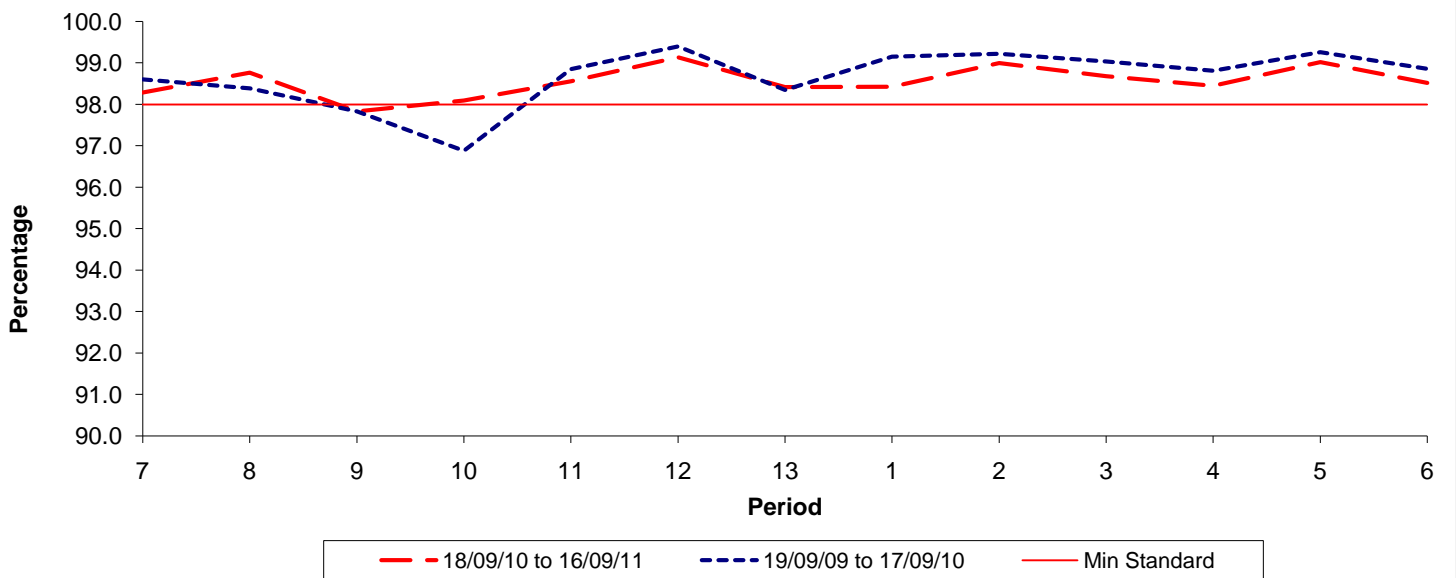

Reliability Performance (Low Frequency)

% Departing On Time

Date Range / Period	7	8	9	10	11	12	13	1	2	3	4	5	6
18/09/10 to 16/09/11	82.60	81.40	77.20	73.40	74.30	78.20	78.10	75.60	79.00	81.50	82.40	82.70	82.60
19/09/09 to 17/09/10	76.80	74.70	74.20	74.20	78.90	85.80	85.70	86.70	86.50	85.50	83.90	82.30	82.50
Min Standard	78.00	78.00	78.00	78.00	78.00	78.00	78.00	78.00	78.00	78.00	78.00	78.00	78.00

On Time figures are based on 12 weeks data

Kilometre Performance

% Kilometres Operated

Date Range / Period	7	8	9	10	11	12	13	1	2	3	4	5	6
18/09/10 to 16/09/11	98.29	98.77	97.83	98.09	98.56	99.14	98.42	98.43	99.00	98.68	98.45	99.02	98.52
19/09/09 to 17/09/10	98.60	98.39	97.83	96.88	98.85	99.40	98.35	99.15	99.22	99.04	98.81	99.26	98.86
Min Standard	98.00	98.00	98.00	98.00	98.00	98.00	98.00	98.00	98.00	98.00	98.00	98.00	98.00

Kilometre figures are based on 4 weeks data